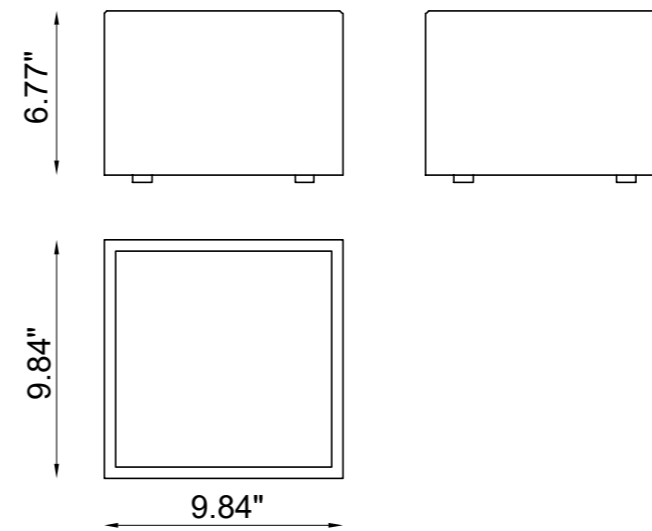

VALO IP65

Engineering, innovation and technique get together to give life to Valo IP65, a floor lighting device for indoor and outdoor use made of DurCoral®. Thanks to its aesthetic and technical features and its charming and innovative design, it integrates itself in a discreet way in the space where it is installed. Through light, Valo IP65 enhances details, giving new life to spaces, highlighting furnitures and architectures, valorizing terraces, walkways and gardens, with the precise aim: to create light settings of unique style and design.

designplan™ 

79 Trenton Avenue
Frenchtown, NJ 08825

www.designplan.com

Tel: (908) 996-7710
Fax: (908) 996-7042

TECHNICAL FEATURES

Code	BU1624.DC.US
Type	Ground lamp 
Material	DC: DurCoral®
Weight	16.53 lbs
Mounting	Ground lamp
IP rating	IP65
Lamp type	LED 
Lamp wattage	18W
Luminous efficacy	89 lm/W - 3000K
Light distribution	Wide beam 120°
Light color	White 3000K White 2700K (on request)
CRI	>85

* The absorption capacity per ft³ calculated by the American organization TCNA (Tile Council of North America) is measured for an average room of 8.86' in height and therefore expressed in ft²