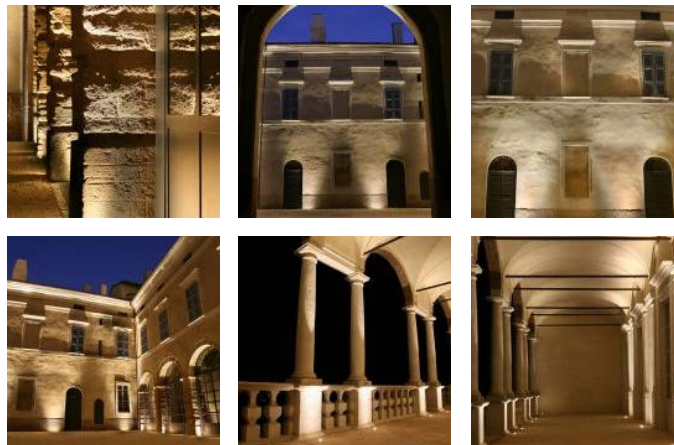

# Villa Medici del Vascello

## San Giovanni in Croce, Cremona, Italy

In 2014, after 9 years of architectural improvements, Villa Medici del Vascello was opened to the public. It is a historic residence located in San Giovanni in Croce (province of Cremona).

Studio Luce Sacchi oversaw the lighting project, installing various L&L LED lights. The brief was to create a stunning setting with the lighting enhancing the imposing edifice and respecting its rigorous shapes.

The Bright 2.0 recessed lighting devices were installed on the first floor balcony of the Villa. This spacious terrace was built in the 17th century and overlooks the entrance to the Villa in all of its grandeur. The elegant serliana structure is enhanced by the lights placed at the base of the columns, thanks to their bright, warm, 3000K coloured light. The 20° angle illuminates all of the column, including the capital. The inner balcony is enhanced once again by the River 1.0 linear profiles; in the end, a choice for the 10°x45° optical angle was made: the light covering the ceiling and wall is just of the right intensity and uniform in all spots.