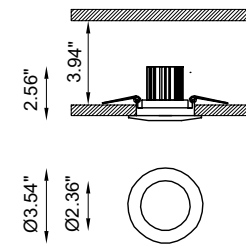

XJR9

CODE COMPOSITION

BU1041 WH 2 R 40 E _ WD

light colour

27	2700K
30	3000K
40	4000K

example of code composition BU1041 WH 2 R 40 E 30 WD

TECHNICAL FEATURES

Code	BU1041 XX
Type	Tilttable downlight and wall recessed $\pm 30^\circ$
Material	Aluminum
Finishing	White
Weight	0.44 lbs
Mounting	Wall and ceiling recessed
IP rating	IP20
Control gear	Constant current electronic driver (not included)
Cut out for plasterboard	$\varnothing 2.95"$
Lamp type	LED 500 mA Vf: 18 VDC
Lamp wattage	1 x 9W
Luminous efficacy	1125 lm - 3000K
Light distribution	Wide beam 40°
Fitting	-
Light colour	White 3000K White 2700K 4000K (on request)
Voltage connection	By driver (optional)
CRI	>90
Emergency	-