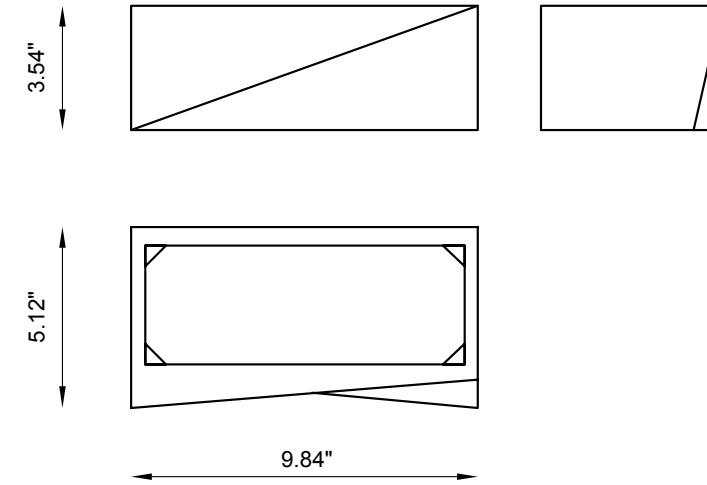

# YIN

Yin, a bi-emission indoor lamp of AirCoral® installable on walls, has a multifaceted form which creates a light capable of interacting with the space the product is placed in and with the product itself. The emanated beam, in fact, generates a juxtaposition of light and shadow on the surface of the luminaire, while the form breaks the walls linearity, imposing its presence in a very original way.

## TECHNICAL FEATURES

Code	BU2816.AC
Type	Wall lamp ■
Material	AC: AirCoral®
Absorption capacity*	59.19 ft <sup>2</sup>
Mounting	Wall mounting
IP rating	IP20
Control gear	Dimmable constant current driver
Lamp type	LED 350mA ⊕
Lamp wattage	2 x 6.5W
Luminous efficacy	2 x 810 lm - 3000K
Light distribution	Wide beam 120°
Fitting	-
Light colour	White 3000K White 2700K   4000K
Voltage connection	120-277VAC
CRI	>90