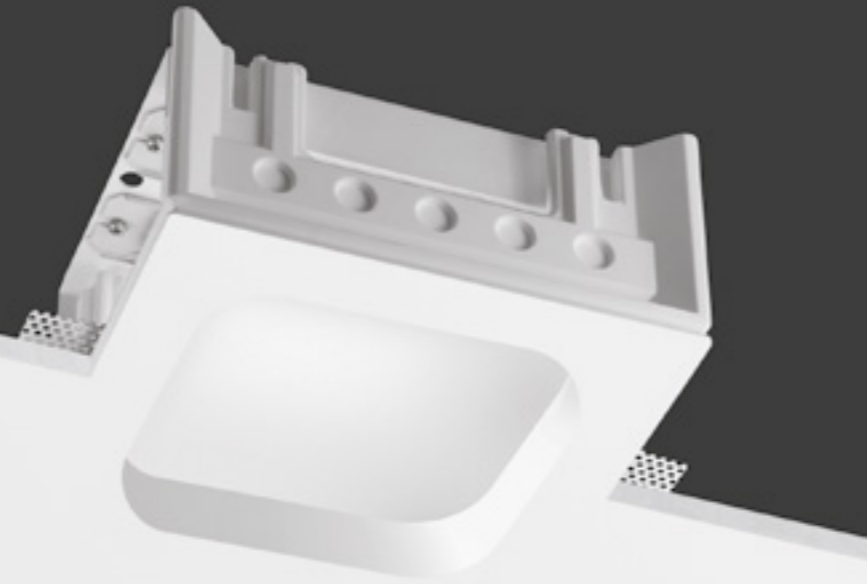

ZOOM

RECESSED FITTING WITH REAR GLASS AND SINUOUS SHAPES.

A light that enhances details, that illuminates gently, to decorate in an innovative way: Zoom is an indoor totally disappearing recessed luminaire, installable on plasterboard ceilings. Its body in AirCoral® is designed to become an integral part of the plasterboard ceiling and to completely disappear from the view in order to give absolute importance to the light beam.

TECHNICAL FEATURES

Code	BU6181.AC (fig. B)	BU6183.AC (fig. B)
Type	Downlight 90°	Downlight 90°
Material	AC: AirCoral®	AC: AirCoral®
Absorption capacity*	83.1 ft²	83.1 ft²
Weight	7.05 lbs	7.05 lbs
Mounting	Ceiling recessed	Ceiling recessed
IP rating	IP40	IP40
Control gear	Constant current electronic driver	Dimmable constant current driver
Cut out for plasterboard	9.65" x 9.65"	9.65" x 9.65"
Lamp type	LED 1050mA	LED 350mA
Lamp wattage	1 x 40W	2 x 6.5W
Luminous efficacy	4680 lm - 3000K	2 x 810 lm - 3000K
Light distribution	Wide beam 40°	Wide beam 120°
Fitting	-	-
Light color	White 3000K White 2700K 4000K (on request)	White 3000K White 2700K 4000K (on request)
Light hole	6.89" x 6.89"	6.89" x 6.89"
Voltage connection	220-240V · 50/60Hz	220-240V · 50/60Hz
CRI	>90	>90
Note	Extra white satin glass. Frosted glass recessed 1.18" into the ceiling.	Extra white satin glass. Frosted glass recessed 1.18" into the ceiling. Trailing-edge and leading-edge dimming (20 - 100%).

OPTIONAL ACCESSORIES

product code	optional code	description	info
6171.AC	00010KIT	Kit LED dimmable	Bulb 10W · 12V

* The absorption capacity per m² calculated by the American organization TCNA (Tile Council of North America) is measured for an average room of 2,7 m in height and therefore expressed in m²