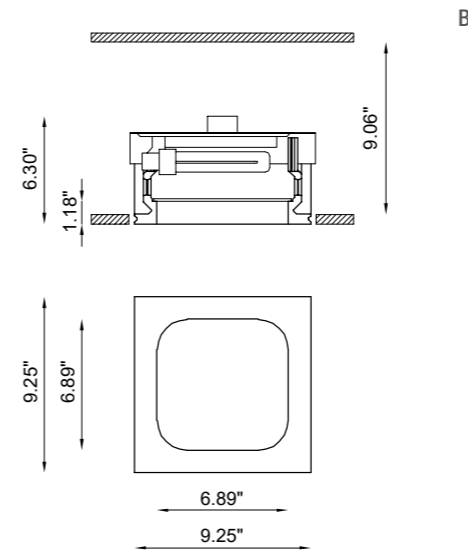

ZOOM

RECESSED FITTING WITH REAR GLASS AND SINUOUS SHAPES.

A light that enhances details, that illuminates gently, to decorate in an innovative way: Zoom is an indoor totally disappearing recessed luminaire, installable on plasterboard ceilings. Its body in AirCoral® is designed to become an integral part of the plasterboard ceiling and to completely disappear from the view in order to give absolute importance to the light beam.

TECHNICAL FEATURES

Code	BU6181.AC (fig. B)	BU6183.AC (fig. B)
Type	Downlight 90°	Downlight 90°
Material	AC: AirCoral®	AC: AirCoral®
Absorption capacity*	83.1 ft²	83.1 ft²
Weight	7.05 lbs	7.05 lbs
Mounting	Ceiling recessed	Ceiling recessed
IP rating	IP40	IP40
Control gear	Constant current electronic driver	Dimmable constant current driver
Cut out for plasterboard	9.65" x 9.65"	9.65" x 9.65"
Lamp type	LED 1050mA	LED 350mA
Lamp wattage	1 x 40W	2 x 6.5W
Luminous efficacy	4680 lm - 3000K	2 x 810 lm - 3000K
Light distribution	Wide beam 40°	Wide beam 120°
Fitting	-	-
Light color	White 3000K White 2700K 4000K (on request)	White 3000K White 2700K 4000K (on request)
Light hole	6.89" x 6.89"	6.89" x 6.89"
Voltage connection	220-240V · 50/60Hz	220-240V · 50/60Hz
CRI	>90	>90
Note	Extra white satin glass. Frosted glass recessed 1.18" into the ceiling.	Extra white satin glass. Frosted glass recessed 1.18" into the ceiling. Trailing-edge and leading-edge dimming (20 - 100%).

OPTIONAL ACCESSORIES

product code	optional code	description	info
6171.AC	00010KIT	Kit LED dimmable	Bulb 10W · 12V

* The absorption capacity per m² calculated by the American organization TCNA (Tile Council of North America) is measured for an average room of 2,7 m in height and therefore expressed in m²