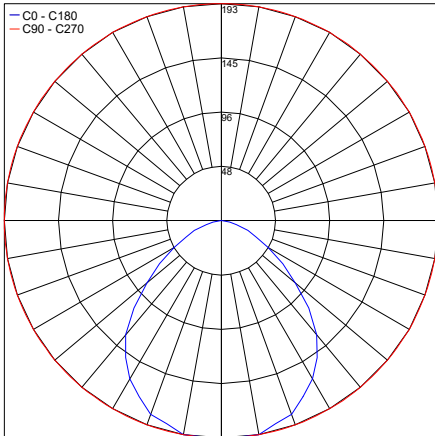

SUGGESTED POWER SUPPLIES

700mA

Part Number	Description	Input/Output	# of Fixtures
PPLT00465-P	0-10V Dimming to 1.0%	120-277VAC to 350mA, 20W, Class 2, DAMP	1-1
PPLT00308-P	0-10V Dimming to 0.1%	120-277VAC to 350mA, 30W, Class 2, DAMP	1-2
PPLT00538-P	0-10V Dimming to 0.1% (4 channels)	120-277VAC to 350mA, 100W, Class 2	1-2 (1-8)

For other power supply options consult factory.

ACCESSORIES - Installation (included)

HOUSING BOX - Included

PHOTOMETRIC DATA

Open - 3000K

Maximum Candela = 192.8

— C0 - C180
— C90 - C270