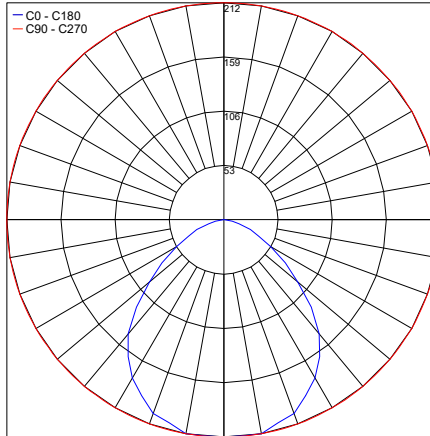

Open - 4000K

Maximum Candela = 212.1

— C0 - C180
— C90 - C270