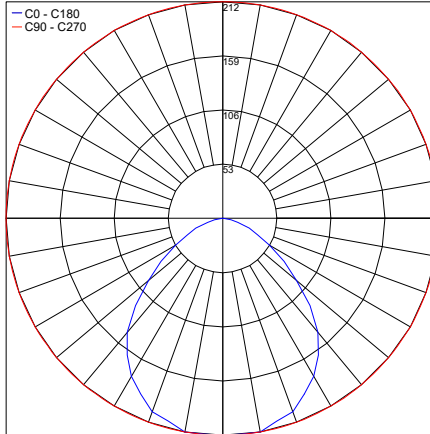

Striped - 4000K

Maximum Candela = 212.1

— C0 - C180
— C90 - C270