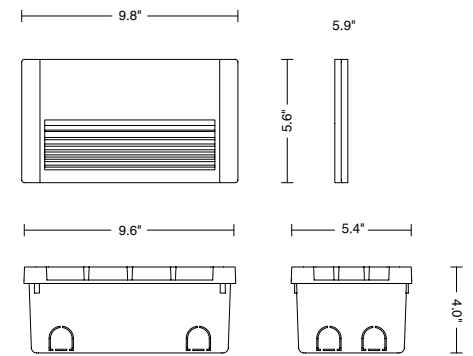

LANDA BRICK LIGHT_AS

Landa Brick Light_AS is the asymmetrical version of Brick Light recessed die-cast aluminum wall fixture, suitable for outdoor installation and illuminating walkways, paths and private entrances. It has an asymmetrical light beam and polycarbonate opal diffuser. The body is in die-cast aluminum with finishes available in graphite and light gray. Dark sky compliant.

TECHNICAL DATA

Wattage	12W (700mA)
Power Supply	Remote, not included. See page 2.
Construction	Body: Die-cast Aluminum Lens: Polycarbonate Opal Diffuser
CCT	2700K, 3000K, 4000K
BUG Rating	B0-U0-G0
CRI	>90
Delivered Lumens	95 lm (3000K)
Efficacy	6.5 lm/W
Optics	Asymmetric
Finishes	Graphite, Gray
Fixture Dimensions	9.9" l x 5.6" h x 4.0" depth
Fixture Weight	3.53 lbs
Lumen Maintenance	L80, B15 >60,000hrs (Ta 40°C)
Color Consistency	3-Step MacAdam
IP Rating	IP65
Impact Resistance	IK08

Fixture Dimensions

DARK SKY COMPLIANT

ORDERING INFORMATION

Example: LNBK40IPAAHBDZL.US. Power Supplies ordered separately.

LNBK4	0 IPA	A		BDZ		US
Model No.	Size	Optics	CCT	BDZ	Finish	US
LNBK4	0 IPA	A - Asymmetric	Y - 2700K H - 3000K N - 4000K	BDZ	H - Gray L - Graphite	US