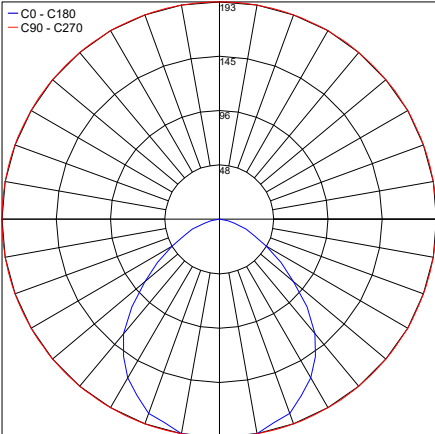

Striped - 3000K

Maximum Candela = 192.8

— C0 - C180
— C90 - C270