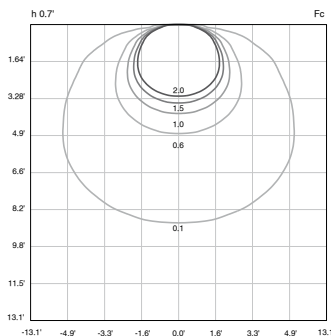

INCLUDED ACCESSORIES

Code	Description
-	Housing box

Open

Striped

brick light | 5W

DIFFUSE

TECHNICAL SPECIFICATIONS

	DIFFUSE
Source lamp	LED 5W
Total wattage	7W
Voltage	350mA, 50-60 Hz
Control	On/Off • dimmable on request
Light color	3000K • 4000K • other colors on request
Delivered lumens *Lumens at source	383 lm (700 lm*) @ 3000K 383 lm (700 lm*) @ 4000K
Luminous efficacy	55 lm/W @ 3000K 55 lm/W @ 4000K
McADAM steps	3
Beam	Diffuse
CRI	> 90
Lifetime	L70 > 50.000 h Ta 40°C
IP rating	IP65
IK rating	IK04