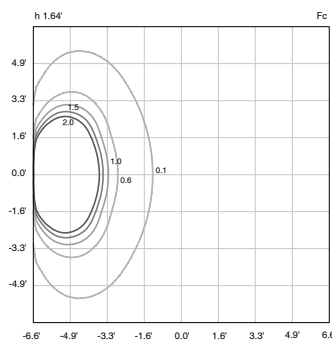

brick light | 5W

DIFFUSE

TECHNICAL SPECIFICATIONS

<i>Source lamp</i>	LED 5W
<i>Total wattage</i>	7W
<i>Voltage</i>	350mA, 50-60 Hz
<i>Control</i>	On/Off • dimmable on request
<i>Light color</i>	3000K • 4000K • other colors on request
<i>Delivered lumens</i> <i>*Lumens at source</i>	383 lm (700 lm*) @ 3000K 383 lm (700 lm*) @ 4000K
<i>Luminous efficacy</i>	55 lm/W @ 3000K 55 lm/W @ 4000K
<i>McADAM steps</i>	3
<i>Beam</i>	Diffuse
<i>CRI</i>	> 90
<i>Life time</i>	L70 > 50.000 h Ta 40°C
<i>IP rating</i>	IP65
<i>IK rating</i>	IK04

bricklight_as | 12W

ASYMMETRIC

TECHNICAL SPECIFICATIONS

	ASYMMETRIC
Source lamp	LED 12W
Total wattage	15W
Voltage	350mA, 50-60 Hz
Control	On/Off • dimmable on request
Light color	3000K • 4000K • other colors on request
Delivered lumens *Lumens at Source	95 lm (1040 lm*) @ 3000K 95 lm (1040 lm*) @ 4000K
Luminous efficacy	6,5 lm/W @ 3000K 6,5 lm/W @ 4000K
McADAM steps	3
Beam	Asymmetric
CRI	> 90
Life time	L70 > 50.000 h Ta 40°C
IP rating	IP65
IK rating	IK08