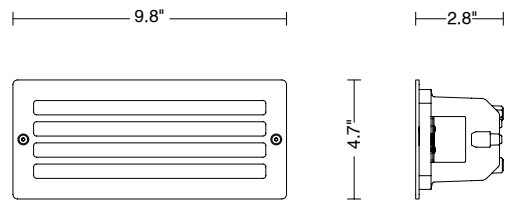

MATERIALS

Body	Die-cast aluminum EN47100
Diffuser	Frosted tempered glass 0.20"
Finishing	Inox AISI 316L

ORDER CODE

BK 3 _ IPA D _ BAZ Z	
Light color	N 4000K
	H 3000K
Model	2 Open
	3 Striped
Example	BK 3 2 IPA D N BAZ Z

INCLUDED ACCESSORIES

Code	Description
-	Housing box

Striped