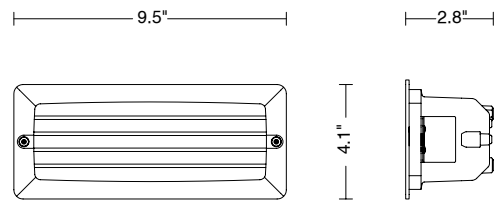

INCLUDED ACCESSORIES

Code	Description
-	Housing box

Open

Striped

brick light | 5W

DIFFUSE

TECHNICAL SPECIFICATIONS

	DIFFUSE
Source lamp	LED 5W
Total wattage	7W
Voltage	350mA, 50-60 Hz
Control	On/Off • dimmable on request
Light color	3000K • 4000K • other colors on request
Delivered lumens *Lumens at source	383 lm (700 lm*) @ 3000K 383 lm (700 lm*) @ 4000K
Luminous efficacy	55 lm/W @ 3000K 55 lm/W @ 4000K
McADAM steps	3
Beam	Diffuse
CRI	> 90
Lifetime	L70 > 50.000 h Ta 40°C
IP rating	IP65
IK rating	IK04