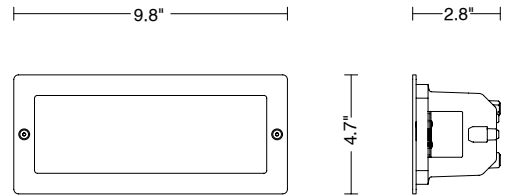

MATERIALS

Body	Die-cast aluminum EN47100
Diffuser	Frosted tempered glass 0.20"
Finishing	Inox AISI 316L

ORDER CODE

BK 3 _ IPA D _ BAZ Z	
Light color	N 4000K
	H 3000K
Model	2 Open
	3 Striped
Example	BK 3 2 IPA D N BAZ Z

INCLUDED ACCESSORIES

Code	Description
-	Housing box

Open