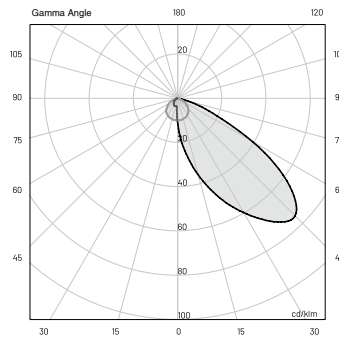

bricklight_as | 12W

ASYMMETRIC

TECHNICAL SPECIFICATIONS

	ASYMMETRIC
Source lamp	LED 12W
Total wattage	15W
Voltage	350mA, 50-60 Hz
Control	On/Off • dimmable on request
Light color	3000K • 4000K • other colors on request
Delivered lumens *Lumens at Source	95 lm (1040 lm*) @ 3000K 95 lm (1040 lm*) @ 4000K
Luminous efficacy	6,5 lm/W @ 3000K 6,5 lm/W @ 4000K
McADAM steps	3
Beam	Asymmetric
CRI	> 90
Life time	L70 > 50.000 h Ta 40°C
IP rating	IP65
IK rating	IK08