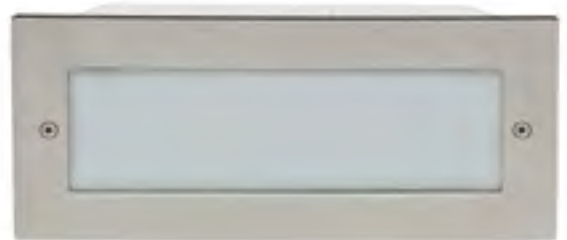

The classic of the classics, a name a guarantee. Brick light is a 5W fixture ideal for wall installations, able to provide diffused light in outdoor areas through a 0.20" tempered and sandblasted glass.

A fixture available with or without grid, extremely easy to install; a recessed product in die-cast aluminum composed of a wide range of front finishes in AISI 316L stainless steel, gray, black, white.

INCLUDED ACCESSORIES

Code	Description
-	Housing box

Open

Striped

brick light | 5W

DIFFUSE

TECHNICAL SPECIFICATIONS

	DIFFUSE
Source lamp	LED 5W
Total wattage	7W
Voltage	350mA, 50-60 Hz
Control	On/Off • dimmable on request
Light color	3000K • 4000K • other colors on request
Delivered lumens *Lumens at source	383 lm (700 lm*) @ 3000K 383 lm (700 lm*) @ 4000K
Luminous efficacy	55 lm/W @ 3000K 55 lm/W @ 4000K
McADAM steps	3
Beam	Diffuse
CRI	> 90
Lifetime	L70 > 50.000 h Ta 40°C
IP rating	IP65
IK rating	IK04

INCLUDED ACCESSORIES

Code	Description
-	Housing box

Open

Striped

brick light_as

The asymmetrical version of Brick light, for an extremely essential luminaire that illuminates walkways and outdoor access paths and private entrances through essential light. Brick light_as is a 12 W recessed luminaire for wall installations with an asymmetrical light beam and polycarbonate opal diffuser. The body is in die-cast aluminum with finishes available in graphite and light grey.