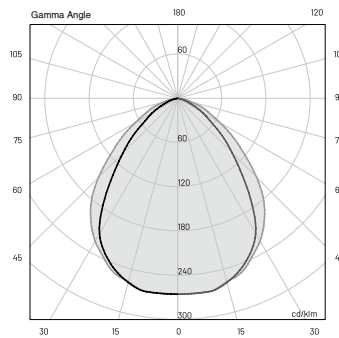

INCLUDED ACCESSORIES

Code	Description
-	Housing box

Open

Striped

brick light | 5W

DIFFUSE

TECHNICAL SPECIFICATIONS

	DIFFUSE
Source lamp	LED 5W
Total wattage	7W
Voltage	350mA, 50-60 Hz
Control	On/Off • dimmable on request
Light color	3000K • 4000K • other colors on request
Delivered lumens *Lumens at source	383 lm (700 lm*) @ 3000K 383 lm (700 lm*) @ 4000K
Luminous efficacy	55 lm/W @ 3000K 55 lm/W @ 4000K
McADAM steps	3
Beam	Diffuse
CRI	> 90
Lifetime	L70 > 50.000 h Ta 40°C
IP rating	IP65
IK rating	IK04