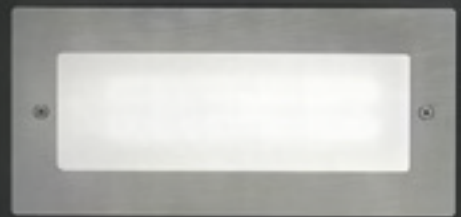

A classic,
the evergreen.

brick light

design by Landa R&D

designplan

79 Trenton Avenue
Frenchtown, NJ 08825

www.designplan.com

Tel: (908) 996-7710
Fax: (908) 996-7042