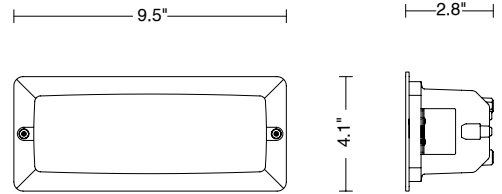

MATERIALS

Body	Die-cast aluminum EN47100
Diffuser	Frosted tempered glass 0.20"
Finishing	Polyester powder paint

ORDER CODE

BK 3 _ IPA D _ BAZ _		
	Finishing	H Gray ●
		G Black ●
		U White ○
	Light color	N 4000K
		H 3000K
	Model	0 Open
		1 Striped
Example		BK 3 0 IPA D H BAZ G

INCLUDED ACCESSORIES

Code	Description
-	Housing box

Open

Striped

brick light | 5W

DIFFUSE

TECHNICAL SPECIFICATIONS

	DIFFUSE
Source lamp	LED 5W
Total wattage	7W
Voltage	350mA, 50-60 Hz
Control	On/Off • dimmable on request
Light color	3000K • 4000K • other colors on request
Delivered lumens *Lumens at source	383 lm (700 lm*) @ 3000K 383 lm (700 lm*) @ 4000K
Luminous efficacy	55 lm/W @ 3000K 55 lm/W @ 4000K
McADAM steps	3
Beam	Diffuse
CRI	> 90
Lifetime	L70 > 50.000 h Ta 40°C
IP rating	IP65
IK rating	IK04