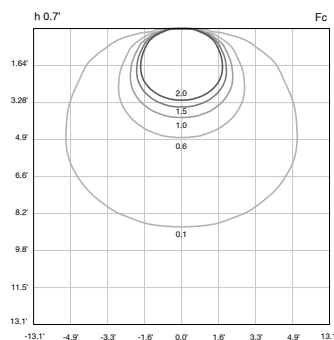

## TECHNICAL SPECIFICATIONS

Source lamp	LED 5W
Total wattage	7W
Voltage	350mA, 50-60 Hz
Control	On/Off • dimmable on request
Light color	3000K • 4000K • other colors on request
Delivered lumens *Lumens at source	383 lm (700 lm*) @ 3000K 383 lm (700 lm*) @ 4000K
Luminous efficacy	55 lm/W @ 3000K 55 lm/W @ 4000K
McADAM steps	3
Beam	Diffuse
CRI	> 90
Life time	L70 > 50.000 h Ta 40°C
IP rating	IP65
IK rating	IK04