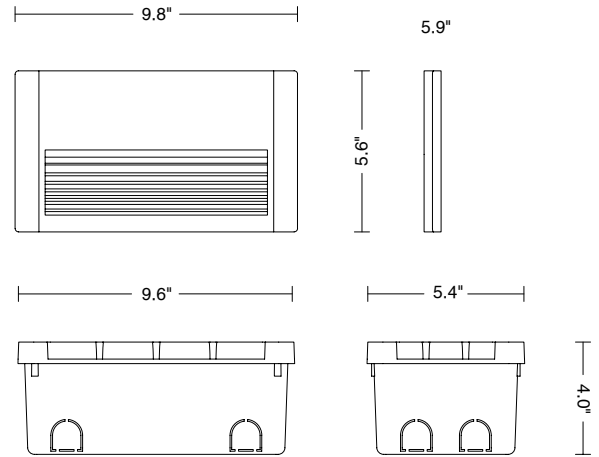

MATERIALS

Body	Die-cast aluminum
Diffuser	Opal polycarbonate
Finishing	Polyester powder paint

ORDER CODE

BK 4 0 IPA A _ B 10 _

Finishing	L	Graphite	●
	H	Gray	●
Light color	N	4000 K	
	H	3000 K	

Example BK 4 0 IPA A N B 10 L