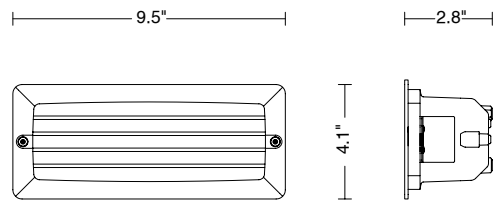

MATERIALS

Body	Die-cast aluminum EN47100
Diffuser	Frosted tempered glass 0.20"
Finishing	Polyester powder paint

ORDER CODE

BK 3	_	IPAD	_	B 10	_	Finishing	H	Gray	●
						G	Black	●	
						Light color	U	White	○
							N	4000K	
							H	3000K	
						Model	0	Open	
							1	Striped	
						Example	BK 3 0 IPAD HB 10 G		

INCLUDED ACCESSORIES

Code	Description
-	Housing box

Striped