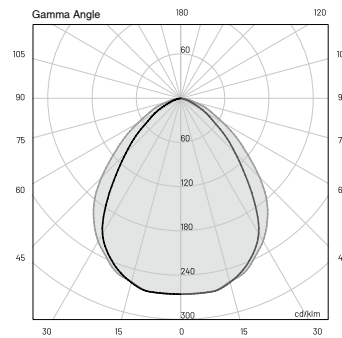

## TECHNICAL SPECIFICATIONS

Source lamp	LED 5W
Total wattage	7W
Voltage	350mA, 50-60 Hz
Control	On/Off • dimmable on request
Light color	3000K • 4000K • other colors on request
Delivered lumens *Lumens at source	383 lm (700 lm*) @ 3000K 383 lm (700 lm*) @ 4000K
Luminous efficacy	55 lm/W @ 3000K 55 lm/W @ 4000K
McADAM steps	3
Beam	Diffuse
CRI	> 90
Life time	L70 > 50.000 h Ta 40°C
IP rating	IP65
IK rating	IK04