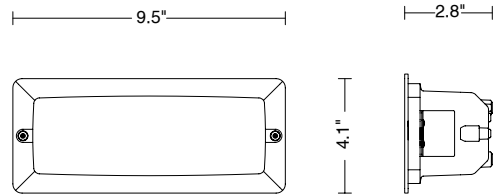

MATERIALS

Body	Die-cast aluminum EN47100
Diffuser	Frosted tempered glass 0.20"
Finishing	Polyester powder paint

ORDER CODE

BK 3	_	IPAD	_	B 10	_	Finishing	H	Gray	●
						G	Black	●	
						Light color	U	White	○
							N	4000K	
							H	3000K	
						Model	0	Open	
							1	Striped	
						Example	BK 3 0 IPAD HB 10 G		

INCLUDED ACCESSORIES

Code	Description
-	Housing box

Open