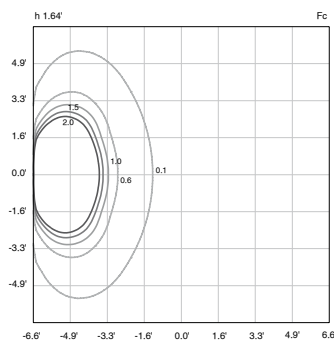

brick light_as | 12W

ASYMMETRIC

TECHNICAL SPECIFICATIONS

<i>Source lamp</i>	LED 12W
<i>Total wattage</i>	15W
<i>Voltage</i>	350mA, 50-60 Hz
<i>Control</i>	On/Off • dimmable on request
<i>Light color</i>	3000K • 4000K • other colors on request
<i>Delivered lumens</i> <i>*Lumens at Source</i>	95 lm (1040 lm*) @ 3000K 95 lm (1040 lm*) @ 4000K
<i>Luminous efficacy</i>	6,5 lm/W @ 3000K 6,5 lm/W @ 4000K
<i>McADAM steps</i>	3
<i>Beam</i>	Asymmetric
<i>CRI</i>	> 90
<i>Life time</i>	L70 > 50.000 h Ta 40°C
<i>IP rating</i>	IP65
<i>IK rating</i>	IK08