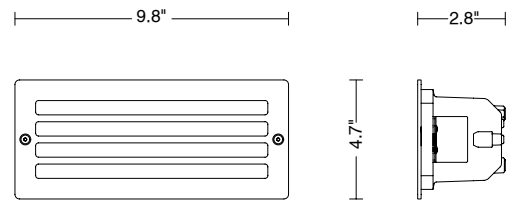

MATERIALS

Body	Die-cast aluminum EN47100
Diffuser	Frosted tempered glass 0.20"
Finishing	Inox AISI 316L

ORDER CODE

BK 3 _ IPAD _ B 10 Z	Light color	N	4000K
		H	3000K
Model	2	Open	
	3	Striped	
Example		BK 3 2 IPAD N B 10 Z	

INCLUDED ACCESSORIES

Code	Description
-	Housing box

Striped