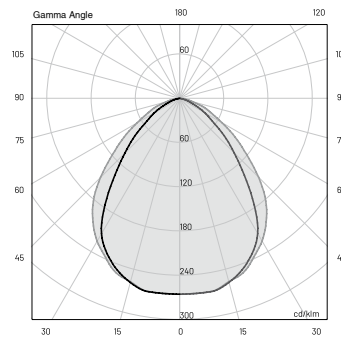

TECHNICAL SPECIFICATIONS

	DIFFUSE
Source lamp	LED 5W
Total wattage	7W
Voltage	350mA, 50-60 Hz
Control	On/Off • dimmable on request
Light color	3000K • 4000K • other colors on request
Delivered lumens *Lumens at source	383 lm (700 lm*) @ 3000K 383 lm (700 lm*) @ 4000K
Luminous efficacy	55 lm/W @ 3000K 55 lm/W @ 4000K
McADAM steps	3
Beam	Diffuse
CRI	> 90
Lifetime	L70 > 50.000 h Ta 40°C
IP rating	IP65
IK rating	IK04