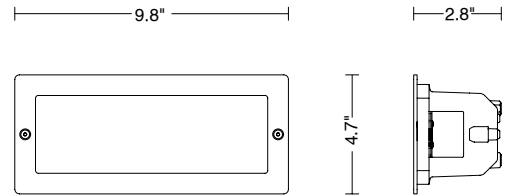

MATERIALS

Body	Die-cast aluminum EN47100
Diffuser	Frosted tempered glass 0.20"
Finishing	Inox AISI 316L

ORDER CODE

BK 3 _ IPAD _ B 10 Z	Light color	N	4000K
		H	3000K
Model	2	Open	
	3	Striped	
Example		BK 3 2 IPAD N B 10 Z	

INCLUDED ACCESSORIES

Code	Description
-	Housing box

Open