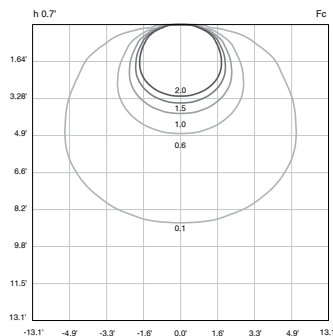

TECHNICAL SPECIFICATIONS

	DIFFUSE
Source lamp	LED 5W
Total wattage	7W
Voltage	350mA, 50-60 Hz
Control	On/Off • dimmable on request
Light color	3000K • 4000K • other colors on request
Delivered lumens *Lumens at source	383 lm (700 lm*) @ 3000K 383 lm (700 lm*) @ 4000K
Luminous efficacy	55 lm/W @ 3000K 55 lm/W @ 4000K
McADAM steps	3
Beam	Diffuse
CRI	> 90
Lifetime	L70 > 50.000 h Ta 40°C
IP rating	IP65
IK rating	IK04