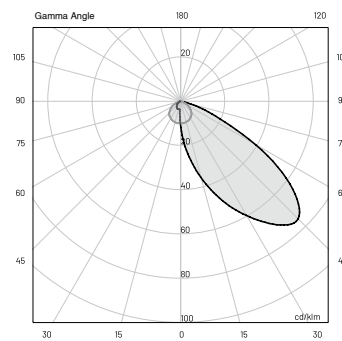

brick light_as | 12W

ASYMMETRIC

TECHNICAL SPECIFICATIONS

<i>Source lamp</i>	LED 12W
<i>Total wattage</i>	15W
<i>Voltage</i>	350mA, 50-60 Hz
<i>Control</i>	On/Off • dimmable on request
<i>Light color</i>	3000K • 4000K • other colors on request
<i>Delivered lumens</i> <i>*Lumens at Source</i>	95 lm (1040 lm*) @ 3000K 95 lm (1040 lm*) @ 4000K
<i>Luminous efficacy</i>	6,5 lm/W @ 3000K 6,5 lm/W @ 4000K
<i>McADAM steps</i>	3
<i>Beam</i>	Asymmetric
<i>CRI</i>	> 90
<i>Life time</i>	L70 > 50.000 h Ta 40°C
<i>IP rating</i>	IP65
<i>IK rating</i>	IK08