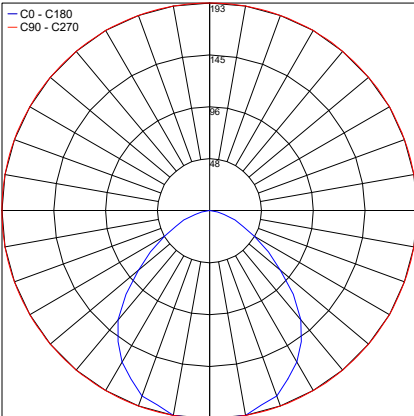

Striped - 3000K

Maximum Candela = 192.8

— C0 - C180
— C90 - C270