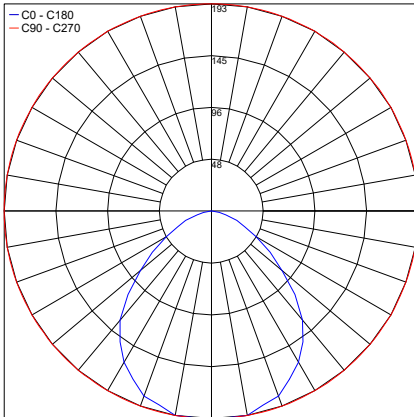

ACCESSORIES - Installation

HOUSING BOX - *Included*

PHOTOMETRIC DATA

Open - 3000K

Maximum Candela = 192.8

— C0 - C180
— C90 - C270