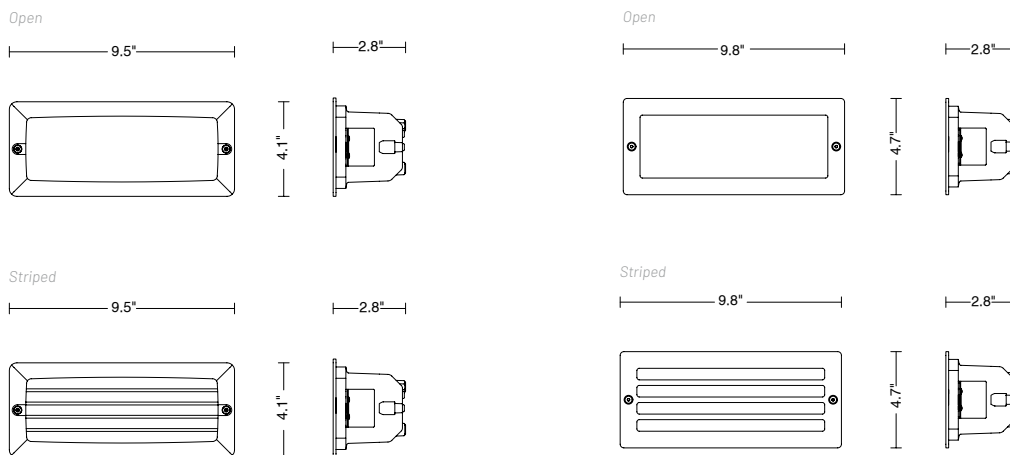

TECHNICAL DATA

Wattage	5W (350mA)
Power Supply	Remote, not included. See page 2.
Construction	Body: Die-cast aluminum Lens: Tempered, Sandblasted Glass 0.2"
CCT	3000K, 4000K (other colors on request)
BUG Rating	B0-U0-G0
CRI	>90
Delivered Lumens	383 lm (3000K)
Efficacy	55 lm/W
Optics	Diffuse
Finishes	Stainless Steel, Gray, Black, White
Fixture Dimensions	9.5" l x 4.1" h x 2.8" depth
Lumen Maintenance	L70 >50,000hrs (Ta 40°C)
Color Consistency	3-Step MacAdam
IP Rating	IP65
Impact Resistance	IK04

ORDERING INFORMATION

Example: LNBK30IPADHBAZG.US. Power Supplies ordered separately.

LNBK3		D		BAZ		US
Model No.	Size	Optics	CCT		Finish	
LNBK3	0 IPA- Open 1 IPA- Striped	D - Diffuse	N - 4000K H - 3000K	BAZ	H - Gray G - Black U - White	US
	2 IPA - Open (SS) 3 IPA - Striped (SS)				Z - Stainless Steel	

Job Name/Date:

Fixture Type Designation:

FIXTURE DIMENSIONS

Stainless Steel Finish

SUGGESTED POWER SUPPLIES

350mA

Part Number	Description	Input/Output	# of Fixtures
PPLT00468	Phase Dim (120V only)	120VAC to 350mA, 14W, Class 2	1-1
PPLT00465-P	0-10V Dimming to 1.0%	120-277VAC to 350mA, 20W, Class 2, DAMP	1-1
PPLT00214	0-10V Dimming to 10%	120-277VAC to 350mA, 30W, Class 2, IP66	2-2
PPLT00263	Leading / Trailing Edge Dimming to 10% (120V only)	120-277VAC to 350mA, 32W, Class 2	1-1
PPLT00538-P	0-10V Dimming to 0.1% (4 channels)	120-277VAC to 350mA, 100W, Class 2	1-1 (1-4)