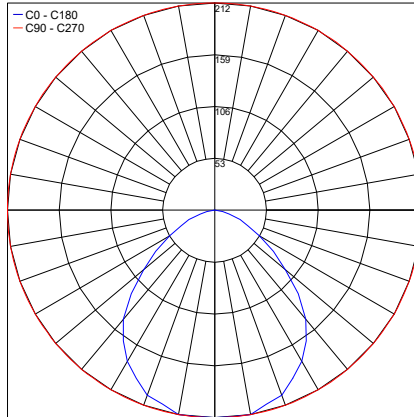

Open - 4000K

Maximum Candela = 212.1

— C0 - C180
— C90 - C270