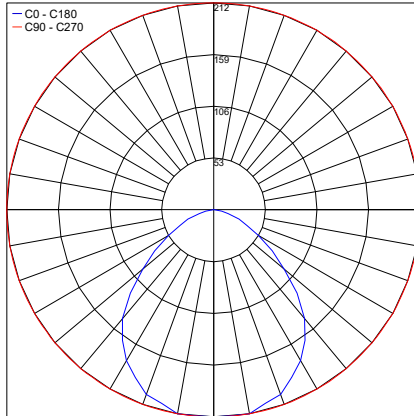

Striped - 4000K

Maximum Candela = 212.1

— C0 - C180
— C90 - C270

Job Name/Date:

Fixture Type Designation: