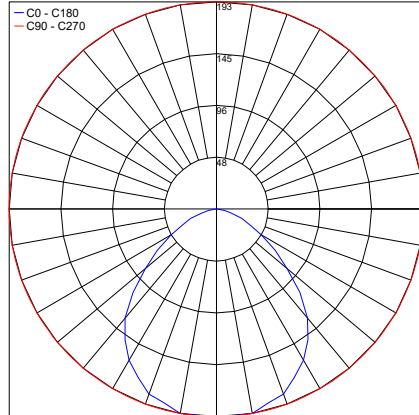

Open - 4000K

Maximum Candela = 212.1

Striped - 3000K

Maximum Candela = 192.8

Striped - 4000K

Maximum Candela = 212.1

Job Name/Date:

Fixture Type Designation: