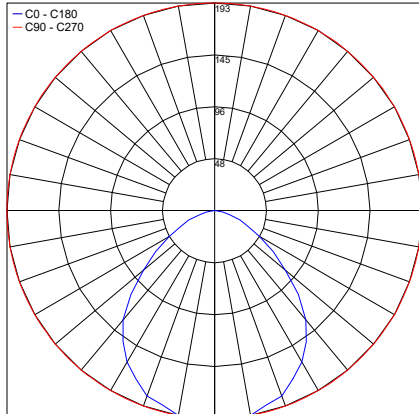

TECHNICAL DATA

Wattage	5W (350mA)
Power Supply	Remote, not included. See page 2.
Construction	Body: Die-cast Aluminum Lens: Tempered, Sandblasted Glass 0.2"
CCT	2700K, 3000K, 4000K
BUG Rating	B0-U0-G0
CRI	>90
Delivered Lumens	383 lm (3000K)
Efficacy	55 lm/W
Optics	Diffuse
Finishes	Gray, Black, White, Stainless Steel
Fixture Dimensions	9.5" l x 4.1" h x 2.8" depth
Fixture Weight	2.31 lbs
Lumen Maintenance	L80, B15 >60,000hrs (Ta 40°C)
Color Consistency	3-Step MacAdam
IP Rating	IP65
Impact Resistance	IK04

Open - 4000K

Maximum Candela = 212.1

Striped - 3000K

Maximum Candela = 192.8

Striped - 4000K

Maximum Candela = 212.1

Job Name/Date:

Fixture Type Designation: