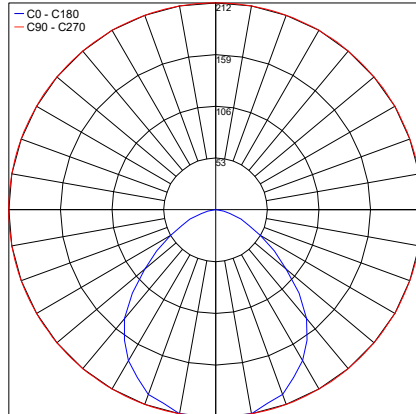

TECHNICAL DATA

Wattage	5W (350mA)
Power Supply	Remote, not included. See page 2.
Construction	Body: Die-cast Aluminum Lens: Tempered, Sandblasted Glass 0.2"
CCT	2700K, 3000K, 4000K
BUG Rating	B0-U0-G0
CRI	>90
Delivered Lumens	383 lm (3000K)
Efficacy	55 lm/W
Optics	Diffuse
Finishes	Gray, Black, White, Stainless Steel
Fixture Dimensions	9.5" l x 4.1" h x 2.8" depth
Fixture Weight	2.31 lbs
Lumen Maintenance	L80, B15 >60,000hrs (Ta 40°C)
Color Consistency	3-Step MacAdam
IP Rating	IP65
Impact Resistance	IK04

Open - 4000K

Maximum Candela = 212.1

Striped - 3000K

Maximum Candela = 192.8

Striped - 4000K

Maximum Candela = 212.1

Job Name/Date:

Fixture Type Designation: