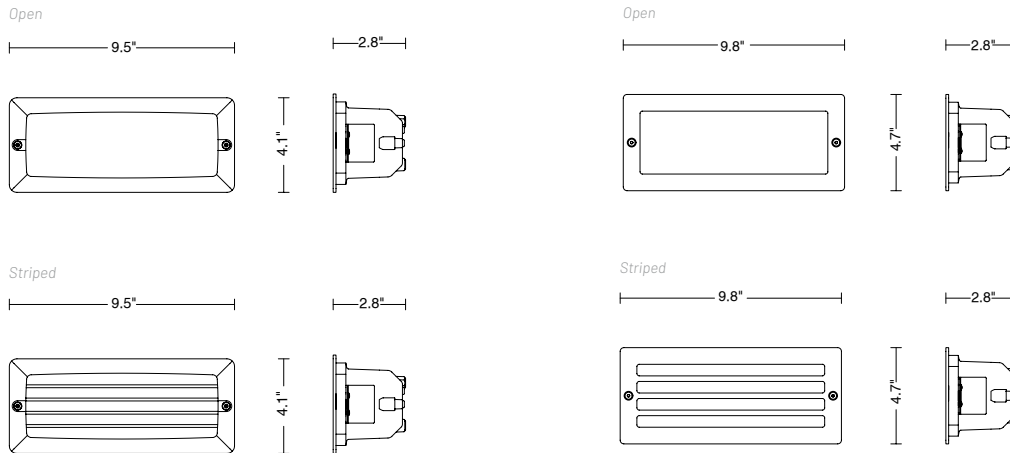

TECHNICAL DATA

Wattage	5W (350mA)
Power Supply	Remote, not included. See page 2.
Construction	Body: Die-cast Aluminum Lens: Tempered, Sandblasted Glass 0.2"
CCT	2700K, 3000K, 4000K
BUG Rating	B0-U0-G0
CRI	>90
Delivered Lumens	383 lm (3000K)
Efficacy	55 lm/W
Optics	Diffuse
Finishes	Gray, Black, White, Stainless Steel
Fixture Dimensions	9.5" l x 4.1" h x 2.8" depth
Fixture Weight	2.31 lbs
Lumen Maintenance	L80, B15 >60,000hrs (Ta 40°C)
Color Consistency	3-Step MacAdam
IP Rating	IP65
Impact Resistance	IK04

ORDERING INFORMATION

Example: LNBK30IPADHBAZG.US. Power Supplies ordered separately.

LNBK3		D		BAZ		US
Model No.	Size	Optics	CCT	BAZ	Finish	US
LNBK3	0 IPA- Open 1 IPA- Striped	D - Diffuse	Y - 2700K H - 3000K N - 4000K	BAZ	H - Gray G - Black U - White	US
	2 IPA - Open (SS) 3 IPA - Striped (SS)				Z - Stainless Steel	

Job Name/Date:

Fixture Type Designation:

FIXTURE DIMENSIONS

Stainless Steel Finish

SUGGESTED POWER SUPPLIES

350mA

Part Number	Description	Input/Output	# of Fixtures
PPLT00468	Phase Dim (120V only)	120VAC to 350mA, 14W, Class 2	1-1
PPLT00465-P	0-10V Dimming to 1.0%	120-277VAC to 350mA, 20W, Class 2, DAMP	1-1
PPLT00214	0-10V Dimming to 10%	120-277VAC to 350mA, 30W, Class 2, IP66	2-2
PPLT00263	Leading / Trailing Edge Dimming to 10% (120V only)	120-277VAC to 350mA, 32W, Class 2	1-1
PPLT00538-P	0-10V Dimming to 0.1% (4 channels)	120-277VAC to 350mA, 100W, Class 2	1-1 (1-4)