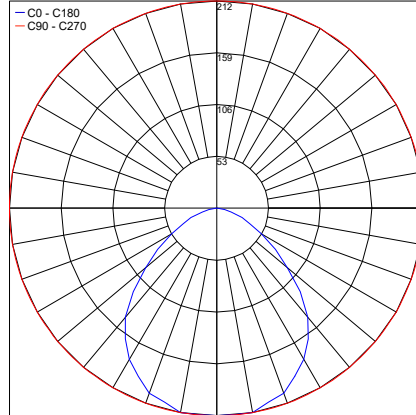

Open - 4000K

Maximum Candela = 212.1