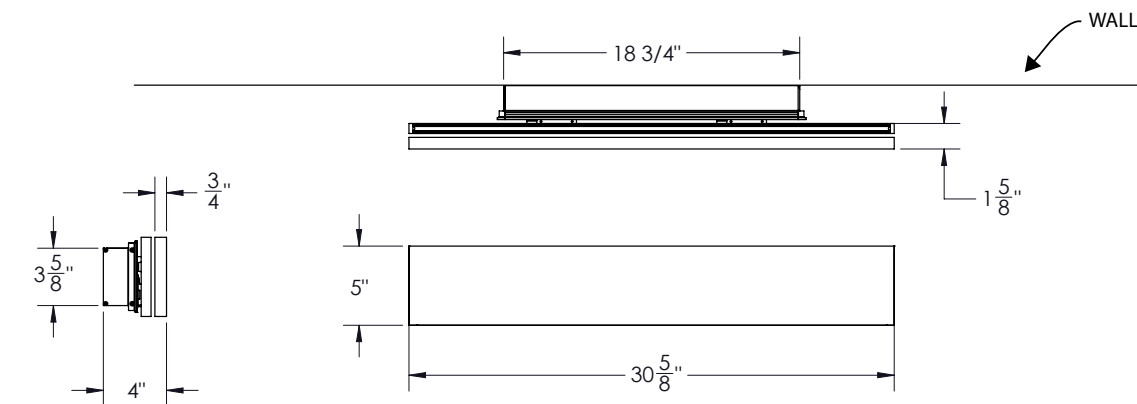

MADE IN THE U.S.A.
ADA COMPLIANT

Fixture Dimensions - See page 2.

TECHNICAL DATA

Wattage / Input	45W, 54W, 72W (120-277VAC)
Power Supply	Integral (0-10V Dimming)
Construction	Body: Extruded Aluminum Side Panel: Wood - available white oak, maple, cherry or walnut.
CCT	2700K, 3000K, 3500K, 4000K
CRI	>90
Delivered Lumens	Up - 1848 lm, Down - 1866 lm (4 ft, 3000K)
Efficacy	Up: 25.6 lm/W, Down: 25.9 lm/W
Optics	Up: Linear Spread, Down: Diffuse
Finishes	Black Suede
Wood Finishes	White Oak, Maple, Cherry, Walnut
Fixture Dimensions	See page 2.
LED Source	Mid-Power LEDs
IP Rating	IP20

MOUNTING SCREWS BY OTHERS

ORDERING INFORMATION

Example: PW90-L-3-01-30-02-M-C-SC-0.

PW90-L	-		-	01	-		-	02	-		-	C	-	SC	-	
Model #	Length	Configuration	CCT	Finish	Wood	Driver	Mounting	Options								
PW90-L	2 - 2.5' 3 - 3.0' 4 - 4.0'	01 - Up & Down Dim Together	27 - 27K 30 - 30K 35 - 35K 40 - 40K	02 - Black Suede	O - Wh. Oak M - Maple C - Cherry W - Walnut	C - 120-277VAC, 0-10V Dimming	SC - Surface	0 - None 1 - Emergency								

Job Name/Date:

Fixture Type Designation:

FIXTURE DIMENSIONS

Job Name/Date:

Fixture Type Designation:

PHOTOMETRIC DATA

Note: All photometry is 3000K

Maximum Candela = 913