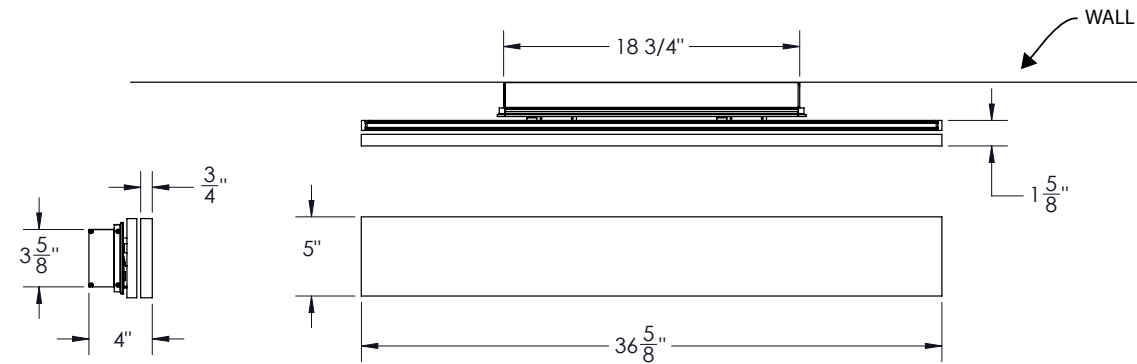

MADE IN THE U.S.A.
ADA COMPLIANT

Fixture Dimensions - See page 2.

TECHNICAL DATA

Wattage / Input	45W, 54W, 72W (120-277VAC)
Power Supply	Integral (0-10V Dimming)
Construction	Body: Extruded Aluminum Side Panel: Wood - available white oak, maple, cherry or walnut.
CCT	2700K, 3000K, 3500K, 4000K
CRI	>90
Delivered Lumens	Up - 1848 lm, Down - 1866 lm (4 ft, 3000K)
Efficacy	Up: 25.6 lm/W, Down: 25.9 lm/W
Optics	Up: Linear Spread, Down: Diffuse
Finishes	Black Suede
Wood Finishes	White Oak, Maple, Cherry, Walnut
Fixture Dimensions	See page 2.
LED Source	Mid-Power LEDs
IP Rating	IP20

MOUNTING SCREWS BY OTHERS

ORDERING INFORMATION

Example: PW90-L-3-01-30-02-M-C-SC-0.

PW90-L	-		-	01	-		-	02	-		-	C	-	SC	-	
Model #	Length	Configuration	CCT	Finish	Wood	Driver	Mounting	Options								
PW90-L	2 - 2.5' 3 - 3.0' 4 - 4.0'	01 - Up & Down Dim Together	27 - 27K 30 - 30K 35 - 35K 40 - 40K	02 - Black Suede	O - Wh. Oak M - Maple C - Cherry W - Walnut	C - 120-277VAC, 0-10V Dimming	SC - Surface	0 - None 1 - Emergency								

Job Name/Date:

Fixture Type Designation:

FIXTURE DIMENSIONS

Job Name/Date:

Fixture Type Designation:

PHOTOMETRIC DATA

Note: All photometry is 3000K

Maximum Candela = 913