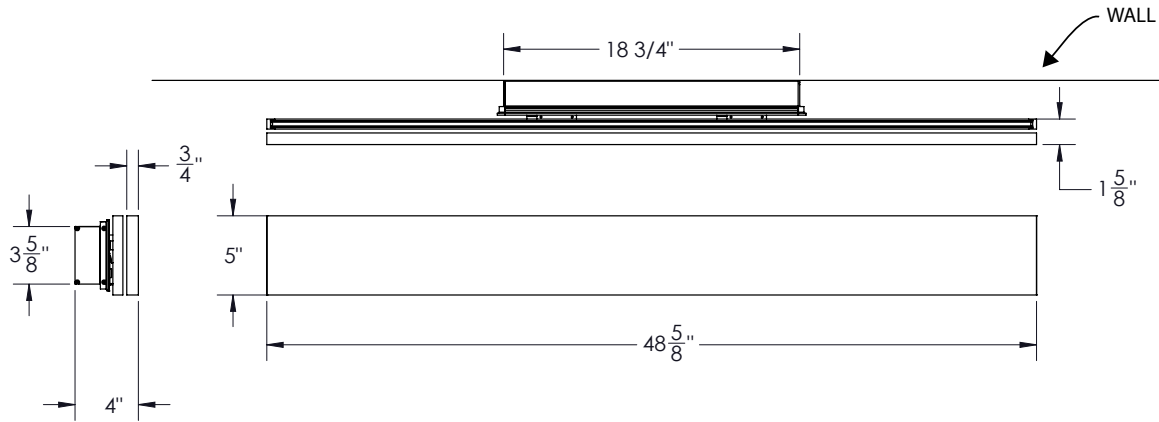

MADE IN THE U.S.A.
ADA COMPLIANT

Fixture Dimensions - See page 2.

TECHNICAL DATA

Wattage / Input	45W, 54W, 72W (120-277VAC)
Power Supply	Integral (0-10V Dimming)
Construction	Body: Extruded Aluminum Side Panel: Wood - available white oak, maple, cherry or walnut.
CCT	2700K, 3000K, 3500K, 4000K
CRI	>90
Delivered Lumens	Up - 1848 lm, Down - 1866 lm (4 ft, 3000K)
Efficacy	Up: 25.6 lm/W, Down: 25.9 lm/W
Optics	Up: Linear Spread, Down: Diffuse
Finishes	Black Suede
Wood Finishes	White Oak, Maple, Cherry, Walnut
Fixture Dimensions	See page 2.
LED Source	Mid-Power LEDs
IP Rating	IP20

MOUNTING SCREWS BY OTHERS

ORDERING INFORMATION

Example: PW90-L-3-01-30-02-M-C-SC-0.

PW90-L	-		-	01	-		-	02	-		-	C	-	SC	-	
Model #	Length	Configuration	CCT	Finish	Wood	Driver	Mounting	Options								
PW90-L	2 - 2.5' 3 - 3.0' 4 - 4.0'	01 - Up & Down Dim Together	27 - 27K 30 - 30K 35 - 35K 40 - 40K	02 - Black Suede	O - Wh. Oak M - Maple C - Cherry W - Walnut	C - 120-277VAC, 0-10V Dimming	SC - Surface	0 - None 1 - Emergency								

Job Name/Date:

Fixture Type Designation:

FIXTURE DIMENSIONS

Job Name/Date:

Fixture Type Designation:

PHOTOMETRIC DATA

Note: All photometry is 3000K

Maximum Candela = 913