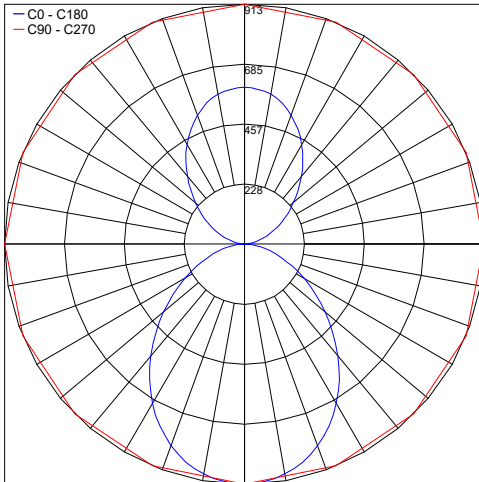

MADE IN THE U.S.A.
ADA COMPLIANT

Fixture Dimensions - See page 2.

TECHNICAL DATA

Wattage / Input	45W, 54W, 72W (120-277VAC)
Power Supply	Integral (0-10V Dimming)
Construction	Body: Extruded Aluminum Side Panel: Wood - available white oak, maple, cherry or walnut.
CCT	2700K, 3000K, 3500K, 4000K
CRI	>90
Delivered Lumens	Up - 1848 lm, Down - 1866 lm (4 ft, 3000K)
Efficacy	Up: 25.6 lm/W, Down: 25.9 lm/W
Optics	Up: Linear Spread, Down: Diffuse
Finishes	Black Suede
Wood Finishes	White Oak, Maple, Cherry, Walnut
Fixture Dimensions	See page 2.
LED Source	Mid-Power LEDs
IP Rating	IP20

Job Name/Date:

Fixture Type Designation:

FIXTURE DIMENSIONS

Job Name/Date:

Fixture Type Designation:

PHOTOMETRIC DATA

Note: All photometry is 3000K

Maximum Candela = 913