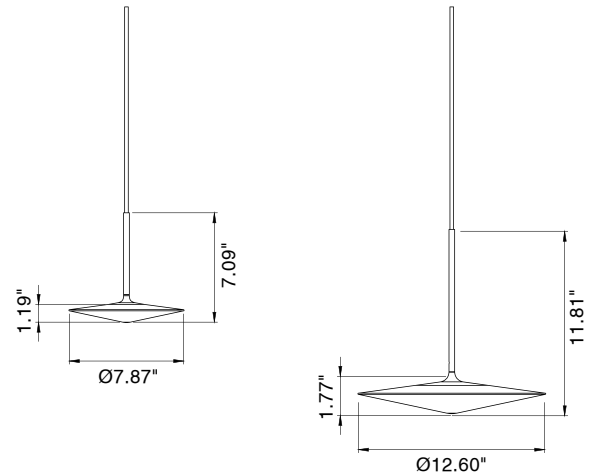

Top is an elegant indoor pendant, offered in 2 sizes, that is both geometric and organic at the same time. Each fixture is made from a single block of solid acrylic and emits a glowing effect that will warm any residence or workplace. Available in 3000K and 3 standard finishes.

TECHNICAL DATA

Wattage / Input	12W (120VAC)
Power Supply	Integral
Dimming	0-10V Dimming
Construction	Body: Aluminum, Brass Lens: Acrylic
CCT	3000K
CRI	>90
Delivered Lumens	1200 lm (9W version) 1750 lm (12W version)
Efficacy	133.3 lm/W (9W version) 145.8 lm/W (12W version)
Optics	Diffuse
Finishes	Black, White, Brass
Fixture Dimensions	Ø7.9" x 7.1" h (9W version) Ø12.6" x 11.8" h (12W version)
Fixture Weight	—
IP Rating	IP20

Fixture Dimensions

ORDERING INFORMATION

Example: N8323N.

Model No.	Description
N8320	Ø7.9" - 12W - 3000K - Black
N8321	Ø7.9" - 12W - 3000K - White
N8322	Ø7.9" - 12W - 3000K - Brass
N8323	Ø12.6" - 12W - 3000K - Black
N8324	Ø12.6" - 12W - 3000K - White
N8325	Ø12.6" - 12W - 3000K - Brass

PHOTOMETRIC DATA

Job Name/Date:

Fixture Type Designation: