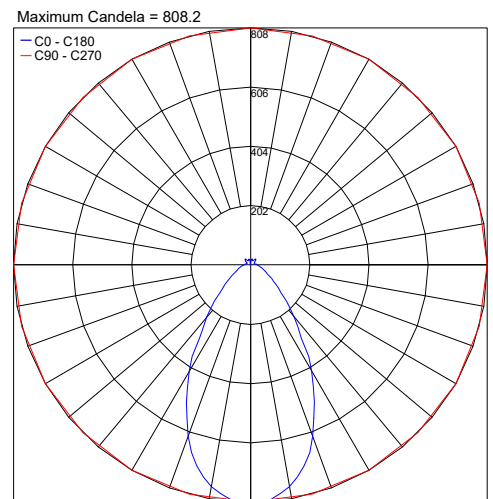

TECHNICAL DATA

Wattage / Input	12W (120VAC)
Power Supply	Integral
Dimming	0-10V Dimming
Construction	Body: Aluminum, Brass Lens: Acrylic
CCT	3000K
CRI	>90
Delivered Lumens	1200 lm (9W version) 1750 lm (12W version)
Efficacy	133.3 lm/W (9W version) 145.8 lm/W (12W version)
Optics	Diffuse
Finishes	Black, White, Brass
Fixture Dimensions	Ø7.9" x 7.1" h (9W version) Ø12.6" x 11.8" h (12W version)
Fixture Weight	—
IP Rating	IP20

Fixture Dimensions

ORDERING INFORMATION

Example: N8323N.

Model No.	Description
N8320	Ø7.9" - 12W - 3000K - Black
N8321	Ø7.9" - 12W - 3000K - White
N8322	Ø7.9" - 12W - 3000K - Brass
N8323	Ø12.6" - 12W - 3000K - Black
N8324	Ø12.6" - 12W - 3000K - White
N8325	Ø12.6" - 12W - 3000K - Brass

PHOTOMETRIC DATA

Job Name/Date:

Fixture Type Designation: