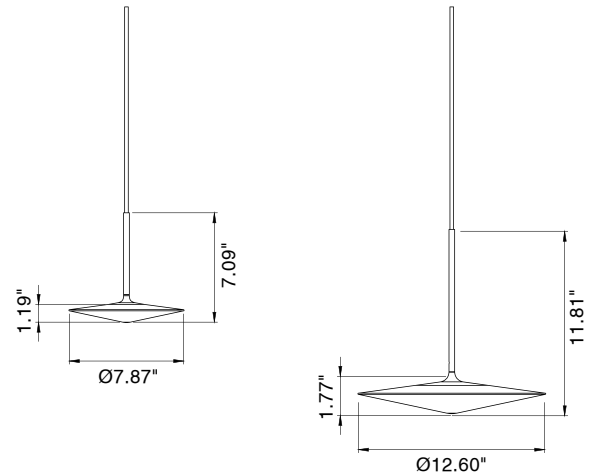

## TECHNICAL DATA

<b>Wattage / Input</b>	12W (120VAC)
<b>Power Supply</b>	Integral
<b>Dimming</b>	0-10V Dimming
<b>Construction</b>	Body: Aluminum, Brass Lens: Acrylic
<b>CCT</b>	3000K
<b>CRI</b>	>90
<b>Delivered Lumens</b>	1200 lm (9W version) 1750 lm (12W version)
<b>Efficacy</b>	133.3 lm/W (9W version) 145.8 lm/W (12W version)
<b>Optics</b>	Diffuse
<b>Finishes</b>	Black, White, Brass
<b>Fixture Dimensions</b>	Ø7.9" x 7.1" h (9W version) Ø12.6" x 11.8" h (12W version)
<b>Fixture Weight</b>	—
<b>IP Rating</b>	IP20

Fixture Dimensions

## ORDERING INFORMATION

Example: N8323N.

Model No.	Description
N8320	Ø7.9" - 12W - 3000K - Black
N8321	Ø7.9" - 12W - 3000K - White
N8322	Ø7.9" - 12W - 3000K - Brass
N8323	Ø12.6" - 12W - 3000K - Black
N8324	Ø12.6" - 12W - 3000K - White
N8325	Ø12.6" - 12W - 3000K - Brass

## PHOTOMETRIC DATA

Maximum Candela = 808.2

Job Name/Date:

Fixture Type Designation: