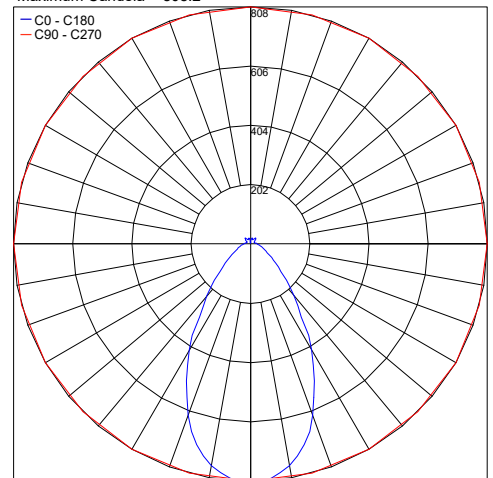

## TECHNICAL DATA

<b>Wattage / Input</b>	12W (120VAC)
<b>Power Supply</b>	Integral
<b>Dimming</b>	0-10V Dimming
<b>Construction</b>	Body: Aluminum, Brass Lens: Acrylic
<b>CCT</b>	3000K
<b>CRI</b>	>90
<b>Delivered Lumens</b>	1200 lm (9W version) 1750 lm (12W version)
<b>Efficacy</b>	133.3 lm/W (9W version) 145.8 lm/W (12W version)
<b>Optics</b>	Diffuse
<b>Finishes</b>	Black, White, Brass
<b>Fixture Dimensions</b>	Ø7.9" x 7.1" h (9W version) Ø12.6" x 11.8" h (12W version)
<b>Fixture Weight</b>	—
<b>IP Rating</b>	IP20

Fixture Dimensions

## PHOTOMETRIC DATA

Maximum Candela = 808.2

Job Name/Date:

Fixture Type Designation: