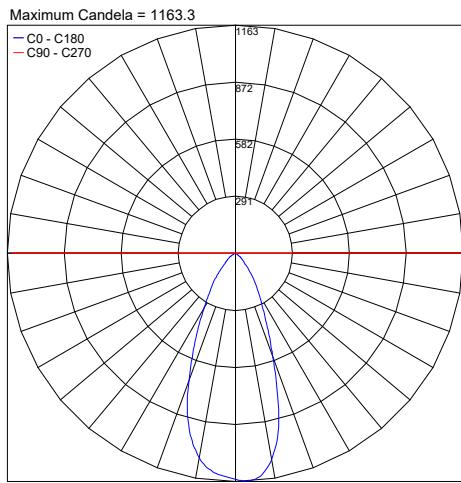

SUGGESTED POWER SUPPLIES

250mA

Part Number	Description	Input/Output	# of Fixtures
PPLT00290	Leading / Trailing Edge Dimming to 10% (120V only)	120-277VAC to 250mA, 16W, Class 2, DAMP	1-1
PPLT00308-P	0-10V Dimming to 0.1%	120-277VAC to 250mA, 30W, Class 2, DAMP	1-1
PPLT00467-P	0-10V Dimming to 1.0%	120-277VAC to 250mA, 50W, Class 2, DAMP	1-1

For other power supply options consult factory.

PHOTOMETRIC DATA

Launched in 2008, Melbourne-based Brightgreen is a purpose-led B corporation that designs world-leading luminaires with patented Tru-Colour® technology. As a certified B Corp, Brightgreen meets the highest standards for social and environmental performance, transparency, and accountability—using its business for the greater good.
www.bcorporation.net/en-us/find-a-b-corp/company/brightgreen

Job Name/Date:

Fixture Type Designation: