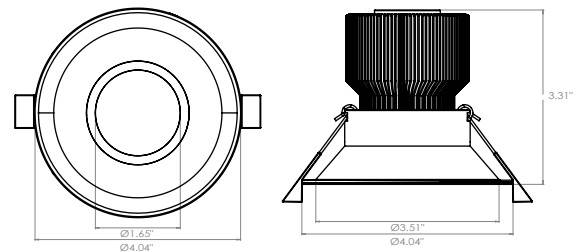

TECHNICAL DATA

Wattage / Input	9.6W (250mA)
Power Supply	Remote, not included. See page 2.
Construction	Body: Aluminum Cable Length: 3.94"
CCT	3000K, 4000K
CRI	98 (Tru-Colour®)
Delivered Lumens	740 lm (55°, 3000K)
Efficacy	77 lm/W (55°, 3000K)
Optics	55°
Finishes	Black, White
Lumen Maintenance	70,000 hrs L70, B10 (Ta 25°C)
Operating Temp.	-18.4° to 140°F
Color Consistency	2-Step MacAdam
Fixture Dimensions	Ø4.0" x 3.4"
Cut-out Dimension	Ø3.6"
Aperature	Ø1.7"
IP Rating	IP44
Warranty	7 years

Fixture Dimensions