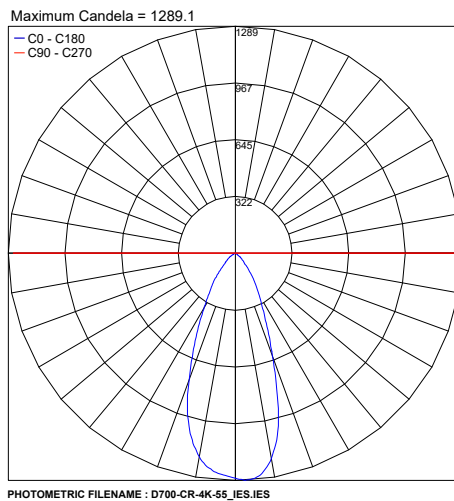

SUGGESTED POWER SUPPLIES

250mA

Part Number	Description	Input/Output	# of Fixtures
PPLT00290	Leading / Trailing Edge Dimming to 10% (120V only)	120-277VAC to 250mA, 16W, Class 2, DAMP	1-1
PPLT00308-P	0-10V Dimming to 0.1%	120-277VAC to 250mA, 30W, Class 2, DAMP	1-1
PPLT00467-P	0-10V Dimming to 1.0%	120-277VAC to 250mA, 50W, Class 2, DAMP	1-1

For other power supply options consult factory.

PHOTOMETRIC DATA

Launched in 2008, Melbourne-based Brightgreen is a purpose-led B corporation that designs world-leading luminaires with patented Tru-Colour® technology. As a certified B Corp, Brightgreen meets the highest standards for social and environmental performance, transparency, and accountability—using its business for the greater good.
www.bcorporation.net/en-us/find-a-b-corp/company/brightgreen

Job Name/Date:

Fixture Type Designation: