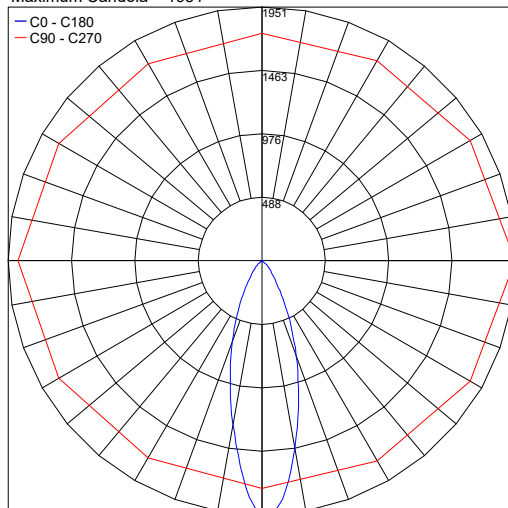

Fixture Dimensions

Tru-Colour® lights score a 98 on the color rendering index (CRI) which is the top rating for high CRI LEDs. Tru-Colour LEDs contain about a billion colours, which is more than any other white LED on the market. All these colors in one small LED means that you see colors as they really are. Tru-Colour has TM-30 color fidelity and the purest red on the market - Rf CES07 (R9 on the old CRI scale).

## SUGGESTED POWER SUPPLIES

250mA

Part Number	Description	Input/Output	# of Fixtures
<a href="#">PPLT00290</a>	Leading / Trailing Edge Dimming to 10% (120V only)	120-277VAC to 250mA, 16W, Class 2	1-1
<a href="#">PPLT00308-P</a>	0-10V Dimming to 0.1%	120-277VAC to 250mA, 30W, Class 2	1-1
<a href="#">PPLT00467-P</a>	0-10V Dimming to 1.0%	120-277VAC to 250mA, 50W, Class 2	1-1

## PHOTOMETRIC DATA

All photometry is 3000K

Maximum Candela = 1951

PHOTOMETRIC FILENAME : D700.MINI-CR-3K-36\_IES.IES

Job Name/Date:

Fixture Type Designation: