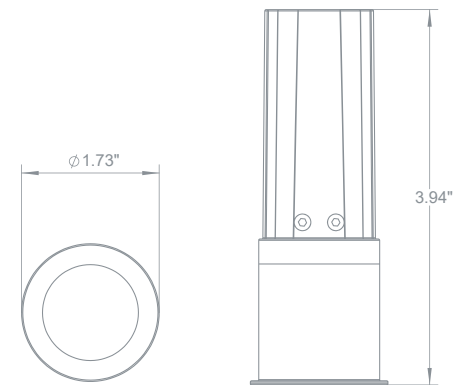

TECHNICAL DATA

Wattage / Input	9.6W (250mA)
Power Supply	Remote, not included. See page 2.
Construction	Body: Aluminum
CCT	2700K, 3000K, 4000K, 5000K
CRI	98 (Tru-Colour®)
Delivered Lumens	800 lm (°, 3000K)
Efficacy	83.3 lm/W (°, 3000K)
Optics	15°, 24°, 36°
Finishes	Black, White
Lumen Maintenance	70,000 hrs L70, B10 (Ta 25°C)
Operating Temp.	-4°F to 140°F
Color Consistency	2-Step MacAdam
Fixture Dimensions	Ø1.7" x 3.9"
Cut-out Dimension	Ø1.6"
Aperature	Ø1.7"
IP Rating	IP44
Warranty	7 years

Fixture Dimensions