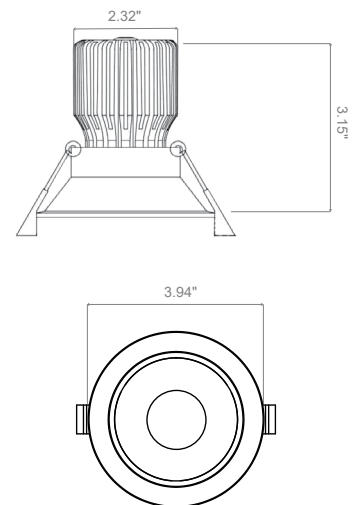

D700.R-CR is an LED recessed downlight with a minimalist look and 3 year warranty. They are suitable for indoor installation including bathrooms and spas, and designed to be low glare.

TECHNICAL DATA

| | |
|---------------------------|-----------------------------------|
| Wattage / Input | 9.6W (250mA) |
| Power Supply | Remote, not included. See page 2. |
| Construction | Body: Aluminum |
| CCT | 3000K |
| CRI | 80 |
| Delivered Lumens | 850 lm (°, 3000K) |
| Efficacy | 85.5 lm/W (°, 3000K) |
| Optics | 60° |
| Finishes | White |
| Lumen Maintenance | 70,000 hrs L70, B10 (Ta 25°C) |
| Operating Temp. | -4°F to 140°F |
| Color Consistency | 3-Step MacAdam |
| Fixture Dimensions | Ø3.9" x 3.2" |
| Cut-out Dimension | Ø3.6" |
| IP Rating | IP44 |
| Warranty | 3 years |

Fixture Dimensions

ORDERING INFORMATION

Example: **D700.R-CR-3K-36-BO-WI-0-10V.US**. Accessories / Power Supplies ordered separately.

| | | | | | | | | | | | | |
|------------------|---|------------|---|------------|---|---------------|---|---------------|---|--------------------------------|---|-----|
| D700.R | - | CR | - | 3K | - | 60 | - | W | - | 0-10V | - | .US |
| Model No. | | | | CCT | | Optics | | Finish | | Power | | |
| D700.R | | CR - Curve | | 3K - 3000K | | 60 - 60° | | W - White | | 0-10V - 0-10V Remote Driver | | .US |