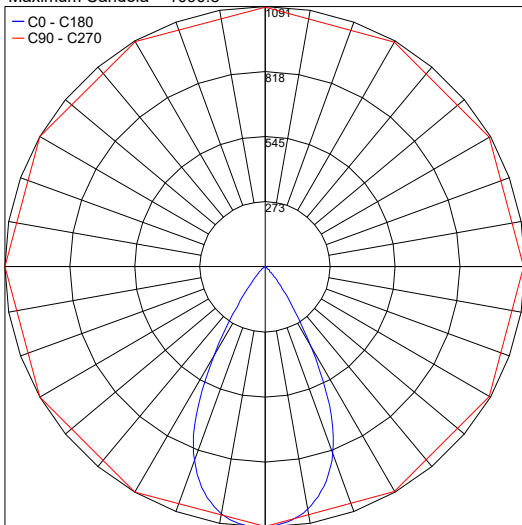

SUGGESTED POWER SUPPLIES

250mA

Part Number	Description	Input/Output	# of Fixtures
PPLT00290	Leading / Trailing Edge Dimming to 10% (120V only)	120-277VAC to 250mA, 16W, Class 2	1-1
PPLT00308-P	0-10V Dimming to 0.1%	120-277VAC to 250mA, 30W, Class 2	1-1
PPLT00467-P	0-10V Dimming to 1.0%	120-277VAC to 250mA, 50W, Class 2	1-1

For other power supply options consult factory.

PHOTOMETRIC DATA

Note: All photometry is 3000K

Maximum Candela = 1090.8

PHOTOMETRIC FILENAME : D700.R-CR-3K-60_I.ES.IES

Launched in 2008, Melbourne-based Brightgreen is a purpose-led B corporation that designs world-leading luminaires with patented Tru-Colour® technology. As a certified B Corp, Brightgreen meets the highest standards for social and environmental performance, transparency, and accountability—using its business for the greater good.

www.bcorporation.net/en-us/find-a-b-corp/company/brightgreen

Job Name/Date:

Fixture Type Designation: