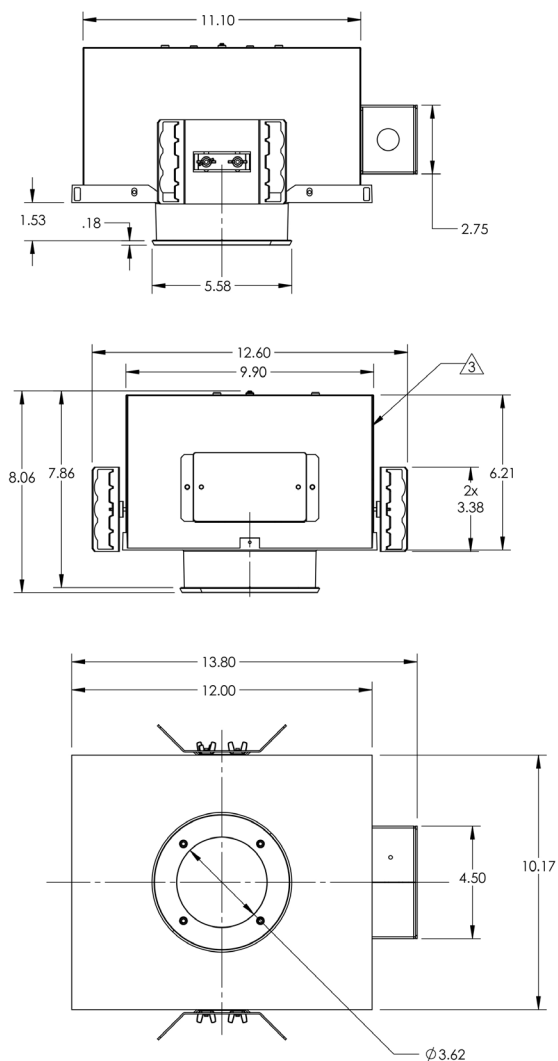

MADE IN THE U.S.A.

Fixture Dimensions
(see drawing on page 2)

TECHNICAL DATA

Wattage / Input	10W (300mA)
Power Supply	Remote, not included. See page 2.
Construction	Body: 20 Ga. Cold Rolled Steel (Powder Black Finish) Neck: Die Cast Aluminum Lens: 3/16" Thick Clear or Opal Polycarbonate
CCT	2700K, 3000K, 3500K, 4000K
BUG Rating	B1-U0-G0 (3000K, 25°)
CRI	>90
Delivered Lumens	926 lm (3000K)
Efficacy	92.6 lm/W
Optics	25°, 45°
Finishes	5 Standard, plus 4 Marine Grade. See Below.
Fixture Dimensions	Ø5.58" x 13.8 l x 8.06 h (see drawing on page 2)
Fixture Weight	9.2 lbs
LED Source	Citizen COB
Lumen Maintenance	L70>50,000hrs (Ta 25°C)
Color Consistency	1x2 MacAdam Ellipse (1x2 SDCM)
IP Rating	IP65
Temperature Rating	Tested to 90°C room ambient

Job Name/Date:

Fixture Type Designation:

R-10-R DOWNLIGHT

SUGGESTED POWER SUPPLIES

300mA

Part Number	Description	Input/Output	# of Fixtures
PPLT00480-P	0-10V Dimming to 1.0%	120-277VAC to 300mA, 30W, Class 2, DAMP	1-1
PPLT00467-P	0-10V Dimming to 1.0%	120-277VAC to 300mA, 50W, Class 2, DAMP	1-1
PPLT00538-P	0-10V Dimming to 0.1%	120-277VAC to 300mA, 100W, Class 2	1-1 (1-4)

For other power supply options consult factory.

FIXTURE DIMENSIONS

PHOTOMETRIC DATA

Note all Photometry is 3000K

PHOTOMETRIC FILENAME : R-10-R 30K 25° CLEAR LENS - LLI1A002183-001A.IES

Job Name/Date:

Fixture Type Designation: