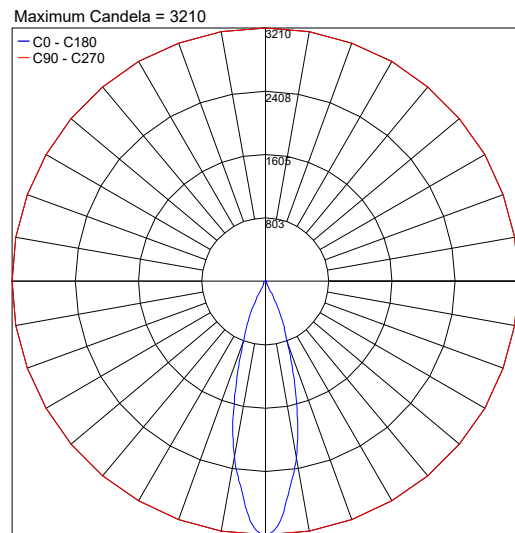

MADE IN THE U.S.A.

Fixture Dimensions
(see drawing on page 2)

TECHNICAL DATA

Wattage / Input	10W (300mA)
Power Supply	Remote, not included. See page 2.
Construction	Body: 20 Ga. Cold Rolled Steel (Powder Black Finish) Neck: Die Cast Aluminum Lens: 3/16" Thick Clear or Opal Polycarbonate
CCT	2700K, 3000K, 3500K, 4000K
BUG Rating	B1-U0-G0 (3000K, 25°)
CRI	>90
Delivered Lumens	926 lm (3000K)
Efficacy	92.6 lm/W
Optics	25°, 45°
Finishes	5 Standard, plus 4 Marine Grade. See Below.
Fixture Dimensions	Ø5.58" x 13.8 l x 8.06 h (see drawing on page 2)
Fixture Weight	9.2 lbs
LED Source	Citizen COB
Lumen Maintenance	L70>50,000hrs (Ta 25°C)
Color Consistency	1x2 MacAdam Ellipse (1x2 SDCM)
IP Rating	IP65
Temperature Rating	Tested to 90°C room ambient

Job Name/Date:

Fixture Type Designation:

R-10-R DOWNLIGHT

SUGGESTED POWER SUPPLIES

300mA

Part Number	Description	Input/Output	# of Fixtures
PPLT00480-P	0-10V Dimming to 1.0%	120-277VAC to 300mA, 30W, Class 2, DAMP	1-1
PPLT00467-P	0-10V Dimming to 1.0%	120-277VAC to 300mA, 50W, Class 2, DAMP	1-1
PPLT00538-P	0-10V Dimming to 0.1%	120-277VAC to 300mA, 100W, Class 2	1-1 (1-4)

For other power supply options consult factory.

FIXTURE DIMENSIONS

PHOTOMETRIC DATA

Note all Photometry is 3000K

PHOTOMETRIC FILENAME : R-10-R 30K 25° CLEAR LENS - LLI1A002183-001A.IES

Job Name/Date:

Fixture Type Designation: