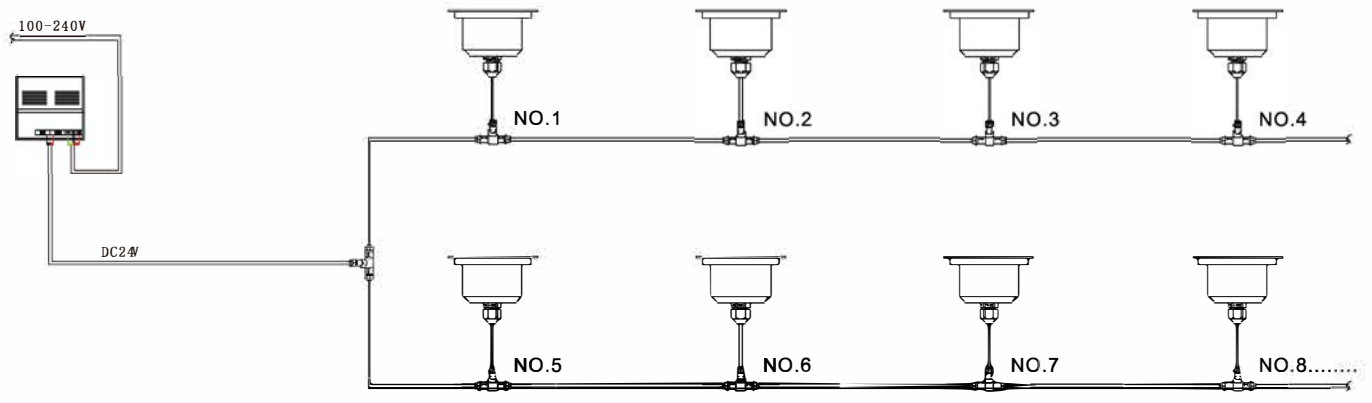

## Physical

Adjustable Angle (°)	IP Rating:	IK Rating:	Materials
Fixed	IP65	IK07	Aluminum Glass

designplan®

brightgreen®

DC 24V WIRING

Lamps overall power depends on the main power supply (can not exceed 80% of main power supply)