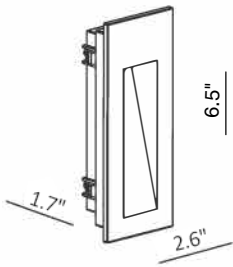

# W150.HIP Linear Recessed LED Wall Light

## Dimensions (in)

### Product Dimensions