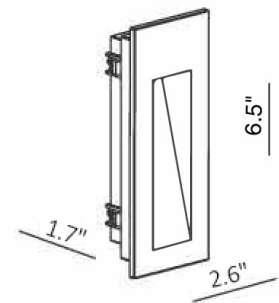

TECHNICAL DATA

Wattage / Input	4.5W (24VDC)
Power Supply	Remote, not included. See page 2.
Construction	Body: Aluminum Lens: Glass
CCT	2700K, 3000K, 4000K
CRI	90
Delivered Lumens	150 lm (3000K)
Efficacy	33.3 lm/W (3000K)
Optics	Fixed
Finishes	4 Standard, See Below
Lumen Maintenance	—
Color Consistency	—
Fixture Dimensions	6.5" x 2.6"
Fixture Weight	—
Gimbal Angle	N/A
IP Rating	IP65
Impact Resistance	IK07
Warranty	10 years

Fixture Dimensions