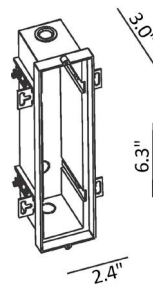

TECHNICAL DATA

Wattage / Input	4.5W (24VDC)
Power Supply	Remote, not included. See page 2.
Construction	Body: Aluminum Lens: Glass
CCT	2700K, 3000K, 4000K
CRI	90
Delivered Lumens	150 lm (3000K)
Efficacy	33.3 lm/W (3000K)
Optics	Fixed
Finishes	4 Standard, See Below
Lumen Maintenance	—
Color Consistency	—
Fixture Dimensions	6.5" x 2.6"
Fixture Weight	—
Gimbal Angle	N/A
IP Rating	IP65
Impact Resistance	IK07
Warranty	10 years

Job Name/Date:

Fixture Type Designation:

SUGGESTED POWER SUPPLIES

24VDC

Part Number	Description	Input/Output	# of Fixtures
PPLT00149	Non-Dim	120VAC to 24VDC, 10W, Class 2, IP65	1-1
PPLT00632	0-10V Dimming (Dim to Off)	120-277VAC to 24VDC, 12W, Class 2	1-2
PPLT00157	Non-Dim	120VAC to 24VDC, 60W, Class 2	1-10
PPLT00599	ELV/TRIAC & 0-10V Dimming (100 to 0%)	120-277VAC to 24VDC, 96W, Class 2	1-17
PPLT00543	0-10V Dimming to 15% (-40°C / -40°F cold weather start)	120-277VAC to 24VDC, 100W, Class 2	2-17

For other power supply options consult factory.

PHOTOMETRIC DATA

Note all Photometry is 3000K

Maximum Candela = 146.7

PHOTOMETRIC FILENAME : W150.HIP-LN-3K-NA_IES.IES

ACCESSORIES

Optional

IP-028-WBX
Mounting Box (Optional)