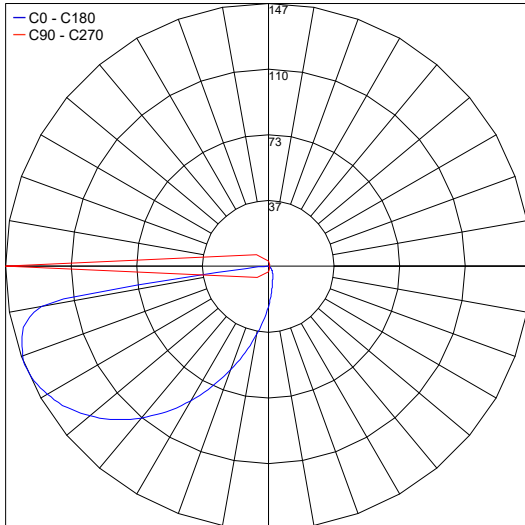

SUGGESTED POWER SUPPLIES

24VDC

Part Number	Description	Input/Output	# of Fixtures
PPLT00149	Non-Dim	120VAC to 24VDC, 10W, Class 2, IP65	1-1
PPLT00632	0-10V Dimming (Dim to Off)	120-277VAC to 24VDC, 12W, Class 2	1-2
PPLT00157	Non-Dim	120VAC to 24VDC, 60W, Class 2	1-10
PPLT00599	ELV/TRIAC & 0-10V Dimming (100 to 0%)	120-277VAC to 24VDC, 96W, Class 2	1-17
PPLT00543	0-10V Dimming to 15% (-40°C / -40°F cold weather start)	120-277VAC to 24VDC, 100W, Class 2	2-17

For other power supply options consult factory.

PHOTOMETRIC DATA

Note all Photometry is 3000K

Maximum Candela = 146.7

PHOTOMETRIC FILENAME : W150.HIP-LN-3K-NA_IES.IES

ACCESSORIES

Optional

Launched in 2008, Melbourne-based Brightgreen is a purpose-led B corporation that designs world-leading luminaires with patented Tru-Colour® technology. As a certified B Corp, Brightgreen meets the highest standards for social and environmental performance, transparency, and accountability—using its business for the greater good.
www.bcorporation.net/en-us/find-a-b-corp/company/brightgreen

Job Name/Date:

Fixture Type Designation: