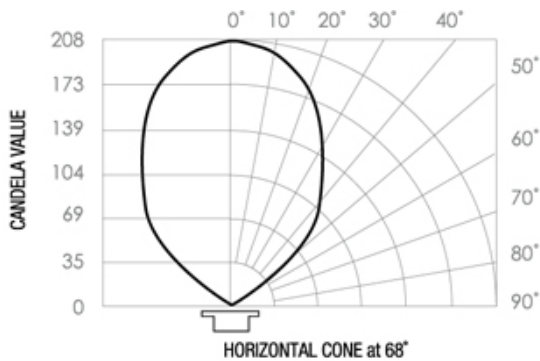

Photometrics

Standard Products

Source lumen output: 310 lm
Delivered lumen: 200 lm
Efficacy: 40 lm/W
Colour temp.: 3000K
Beam angle: 90/75°
Standard Deviation of color matching (SDCM): 0-MacAdams Steps