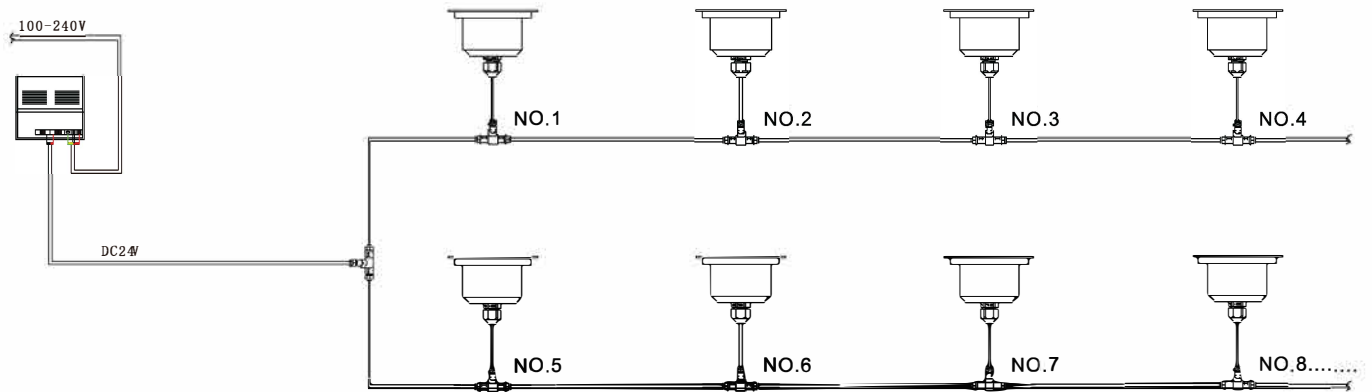

DC 24V WIRING