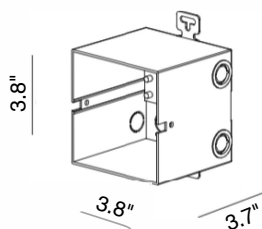

W300.IP Cube Recessed LED Wall Light

Product Codes

Unit W300.IP	Series CB	Color Temp.: 3K (3000K) 4K (4000K) 2.7K (2700K)	Beam Angle (°) 75	Color: W (White), B (Black) SG (Stone Grey) GM (Gun Metal)	Input Voltage: 24VDC
------------------------	---------------------	---	-----------------------------	--	--------------------------------

Dimensions (in)

Product Dimensions

Optional Mounting Box dimensions | Code: IP-032-WBX

Electrical

Input Voltage 24VDC	Power Usage 3W	LED: 1X3W	Current 500mA
-------------------------------	--------------------------	---------------------	-------------------------