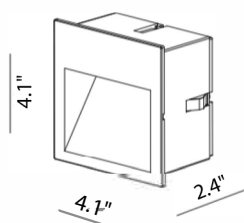

W300.IP Cube Recessed LED Wall Light

Product Codes

Unit W300.IP	Series CB	Color Temp.: 3K (3000K) 4K (4000K) 2.7K (2700K)	Beam Angle (°) 75	Color: W (White), B (Black) SG (Stone Grey) GM (Gun Metal)	Input Voltage: 24VDC
------------------------	---------------------	---	-----------------------------	--	--------------------------------

Dimensions (in)

Product Dimensions

Optional Mounting Box dimensions | Code: IP-032-WBX

Electrical

Input Voltage 24VDC	Power Usage 3W	LED: 1X3W	Current 500mA
-------------------------------	--------------------------	---------------------	-------------------------