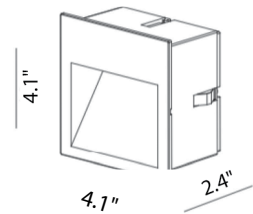

Wattage / Input	3W (24VDC)
Power Supply	Remote, not included. See page 2.
Construction	Body: Stainless Steel, Aluminum Lens: Glass
CCT	2700K, 3000K, 4000K
CRI	90
Delivered Lumens	328 lm (3000K)
Efficacy	109.3 lm/W (3000K)
Optics	75°
Finishes	4 Standard, See Below
Lumen Maintenance	—
Color Consistency	—
Fixture Dimensions	4.1" x 4.1"
Gimbal Angle	N/A
IP Rating	IP65
Impact Resistance	IK07
Warranty	10 years

Fixture Dimensions

ORDERING INFORMATION

Example: W300.IP-CB-3K-75-SG-24V-1.0-0-10V.US. Accessories / Power Supplies ordered separately.

W300.IP	-	CB	-		-	75	-		-	24V-1.0-0-10V	.US
Model No.		CCT		Optics		Finish		Power			
W300.IP	CB - Cube	2.7K - 2700K 3K - 3000K 4K - 4000K		75 - 75°		W - White B - Black GM - Gun Metal SG - Stone Grey		0-10V - 0-10V Remote Driver			.US