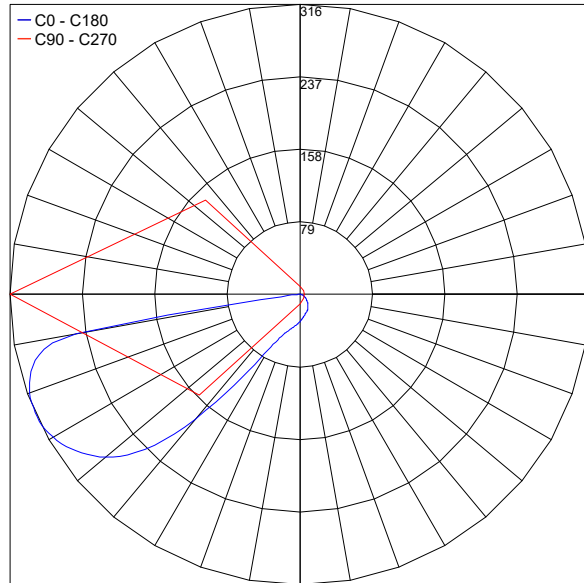

Wattage / Input	3W (24VDC)
Power Supply	Remote, not included. See page 2.
Construction	Body: Stainless Steel, Aluminum Lens: Glass
CCT	2700K, 3000K, 4000K
CRI	90
Delivered Lumens	328 lm (3000K)
Efficacy	109.3 lm/W (3000K)
Optics	75°
Finishes	4 Standard, See Below
Lumen Maintenance	—
Color Consistency	—
Fixture Dimensions	4.1" x 4.1"
Gimbal Angle	N/A
IP Rating	IP65
Impact Resistance	IK07
Warranty	10 years

Fixture Dimensions

ORDERING INFORMATION

Example: W300.IP-CB-3K-75-SG-24V-1.0-0-10V.US. Accessories / Power Supplies ordered separately.

W300.IP	-	CB	-		-	75	-		-	24V-1.0-0-10V	.US
Model No.		CCT		Optics		Finish		Power			
W300.IP	CB - Cube	2.7K - 2700K 3K - 3000K 4K - 4000K		75 - 75°		W - White B - Black GM - Gun Metal SG - Stone Grey		0-10V - 0-10V Remote Driver			.US

Job Name/Date:

Fixture Type Designation:

SUGGESTED POWER SUPPLIES

24VDC

Part Number	Description	Input/Output	# of Fixtures
PPLT00149	Non-Dim	120VAC to 24VDC, 10W, Class 2, IP65	1-2
PPLT00632	0-10V Dimming (Dim to Off)	120-277VAC to 24VDC, 12W, Class 2	1-3
PPLT00157	Non-Dim	120VAC to 24VDC, 60W, Class 2	1-16
PPLT00599	ELV/TRIAC & 0-10V Dimming (100 to 0%)	120-277VAC to 24VDC, 96W, Class 2	1-25
PPLT00543	0-10V Dimming to 15% (-40°C / -40°F cold weather start)	120-277VAC to 24VDC, 100W, Class 2	3-26

For other power supply options consult factory.

PHOTOMETRIC DATA

Note all Photometry is 3000K

Maximum Candela = 316.2

PHOTOMETRIC FILENAME : W300.IP-CB-3K-75_IES.IES

ACCESSORIES

Optional

IP-032-WBX
Mounting Box (Optional)