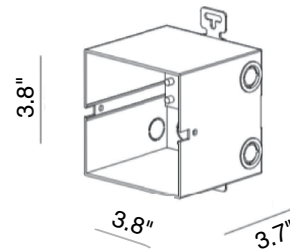

Wattage / Input	3W (24VDC)
Power Supply	Remote, not included. See page 2.
Construction	Body: Stainless Steel, Aluminum Lens: Glass
CCT	2700K, 3000K, 4000K
CRI	90
Delivered Lumens	328 lm (3000K)
Efficacy	109.3 lm/W (3000K)
Optics	75°
Finishes	4 Standard, See Below
Lumen Maintenance	—
Color Consistency	—
Fixture Dimensions	4.1" x 4.1"
Gimbal Angle	N/A
IP Rating	IP65
Impact Resistance	IK07
Warranty	10 years

For other power supply options consult factory.

PHOTOMETRIC DATA

Note all Photometry is 3000K

Maximum Candela = 316.2

PHOTOMETRIC FILENAME : W300.IP-CB-3K-75_IES.IES

ACCESSORIES

Optional

IP-032-WBX
Mounting Box (Optional)