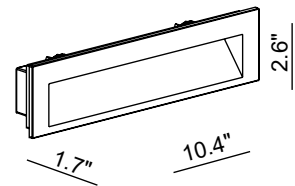

W600.IP LN is a linear, rectangular, recessed LED wall light suitable for indoor or outdoor installation (IP65) with CRI 90 and a 10 year warranty. It is available in 4 standard finishes with a fixed beam angle.

TECHNICAL DATA

Wattage / Input	6.3W (24VDC)
Power Supply	Remote, not included. See page 2.
Construction	Body: Aluminum Lens: Glass
CCT	2700K, 3000K, 4000K
CRI	90
Delivered Lumens	678 lm (3000K)
Efficacy	107.6 lm/W (3000K)
Optics	Fixed
Finishes	4 Standard, See Below
Lumen Maintenance	—
Color Consistency	—
Fixture Dimensions	6.5" x 2.6"
Fixture Weight	—
Gimbal Angle	N/A
IP Rating	IP65
Impact Resistance	IK07
Warranty	10 years

Fixture Dimensions

ORDERING INFORMATION

Example: W600.IP-LN-3K-NA-SG-0.10V.US. Accessories / Power Supplies ordered separately.

W600.IP	-	LN	-		-	NA	-		-	0.10V	-	.US
Model No.		CCT		Optics		Finish		Power				
W600.IP	LN - Linear	2.7K - 2700K 3K - 3000K 4K - 4000K		NA - N/A		B - Black GM - Gun Metal SG - Stone Grey W - White		0.10V - 0-10V Remote Driver				.US