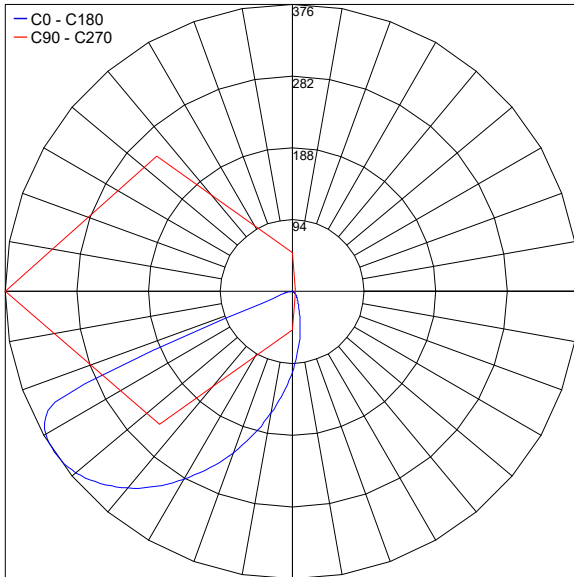

SUGGESTED POWER SUPPLIES

24VDC

Part Number	Description	Input/Output	# of Fixtures
PPLT00149	Non-Dim	120VAC to 24VDC, 10W, Class 2, IP65	1-1
PPLT00632	0-10V Dimming (Dim to Off)	120-277VAC to 24VDC, 12W, Class 2	1-2
PPLT00157	Non-Dim	120VAC to 24VDC, 60W, Class 2	1-7
PPLT00599	ELV/TRIAC & 0-10V Dimming (100 to 0%)	120-277VAC to 24VDC, 96W, Class 2	1-12
PPLT00543	0-10V Dimming to 15% (-40°C / -40°F cold weather start)	120-277VAC to 24VDC, 100W, Class 2	2-12

For other power supply options consult factory.

PHOTOMETRIC DATA

Note all Photometry is 3000K

Maximum Candela = 376

PHOTOMETRIC FILENAME : W600.IP-LN-3K-DF180_IES.IES