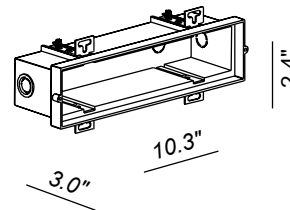

ACCESSORIES

Optional

IP-029-WBX

Mounting Box (Optional)

Launched in 2008, Melbourne-based Brightgreen is a purpose-led B corporation that designs world-leading luminaires with patented Tru-Colour® technology. As a certified B Corp, Brightgreen meets the highest standards for social and environmental performance, transparency, and accountability—using its business for the greater good.
www.bcorporation.net/en-us/find-a-b-corp/company/brightgreen

Job Name/Date:

Fixture Type Designation: