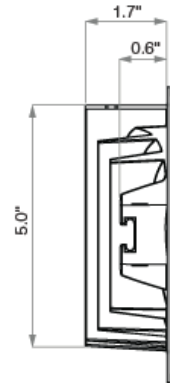

Photometrics

Standard Products

Source lumen output: 1020 lm
Delivered lumen: 900 lm
Efficacy: 56 lm/W
Color temp.: 3000K
Beam angle: 90/75°
CRI: 97
Standard Deviation of color matching (SDCM): 2-MacAdams Steps

Dimensions (mm)

Front view

Side view

Electrical

Power usage:
16W

Driver power factor:
>0.98

IP rating:
IP43

Surge protection:
3100V