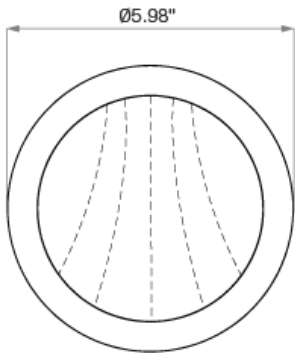

Photometrics

Standard Products

Source lumen output: 1020 lm
Delivered lumen: 900 lm
Efficacy: 56 lm/W
Color temp.: 3000K
Beam angle: 90/75°
CRI: 97
Standard Deviation of color matching (SDCM): 2-MacAdams Steps

Dimensions (mm)

Front view

Side view

Electrical

Power usage:
16W

Driver power factor:
>0.98

IP rating:
IP43

Surge protection:
3100V