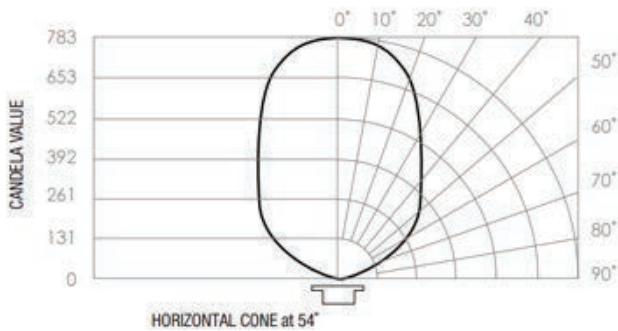

W900 Curve LED Wall Light

TRU-COLOUR®

Product codes

Unit: W900	Series: CR	Colour temp.: 1.8K-3.1K (Nightshift) 2.8K-5.8K (Dayshift) 2700K (2.7K) 3000K (3K) 4000K (4K) 5000K (5K)	Beam angle (°): 90.75	Colour: S (Silver) W (White)	Driver Type: PHASE (PHASE) ZIGBEE (ZIGBEE 3.0) CASAMBI (CASAMBI)
----------------------	----------------------	--	---------------------------------	---	--

Photometrics

Standard Products

Source lumen output: 1020 lm
Delivered lumen: 900 lm
Efficacy: 56 lm/W
Color temp.: 3000K
Beam angle: 90/75°
CRI: 97
Standard Deviation of color matching (SDCM): 2-MacAdams Steps

Dimensions (mm)

Front view

Side view

Electrical

Power usage:
16W

Driver power factor:
>0.98

IP rating:
IP43

Surge protection:
3100V