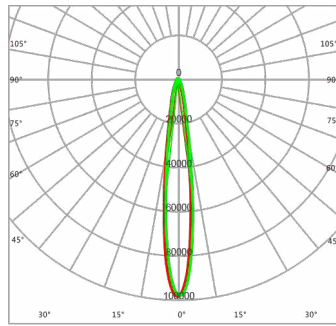

## PHOTOMETRIC DATA

Note: Photometry is 4000K

F00110

F00111

F00113

F00116

F00117

F00118