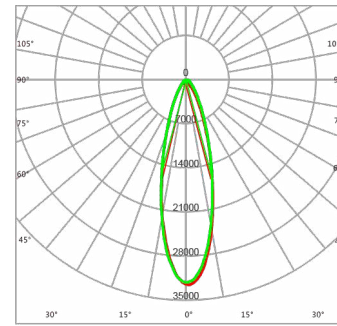

## PHOTOMETRIC DATA

Note: Photometry is 4000K

F00110

F00111

F00113

F00116

F00117

F00118