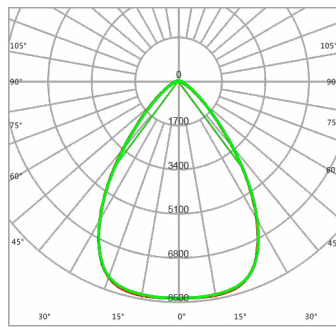

## PHOTOMETRIC DATA

Note: Photometry is 4000K

F00110

F00111

F00113

F00116

F00117

F00118