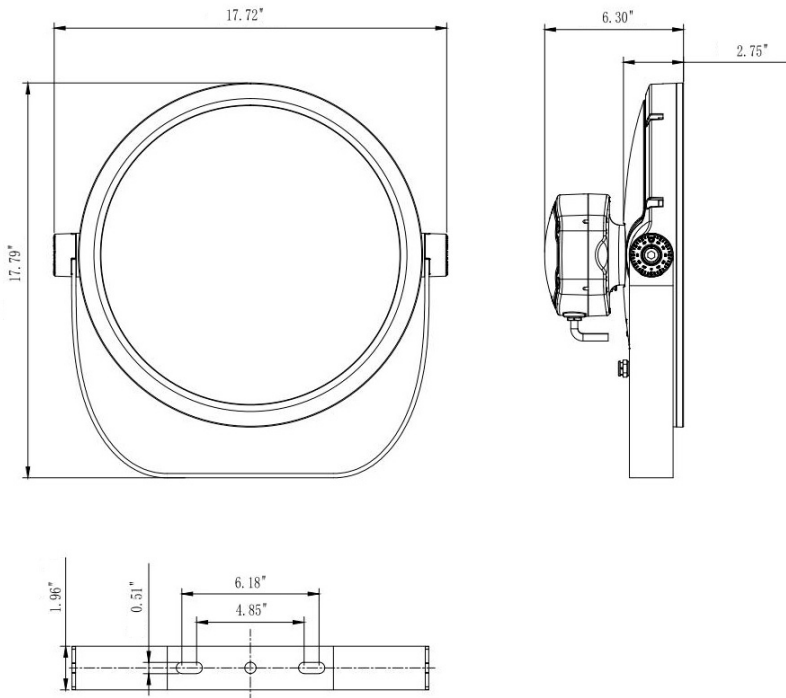

100W / 150W

MOUNTING OPTIONS

ACCESSORIES

Job Name/Date:

Fixture Type Designation: