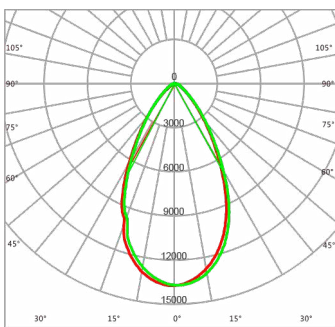

## PHOTOMETRIC DATA

Note: Photometry is 4000K

F00110

F00111

F00113

F00116

F00117

F00118