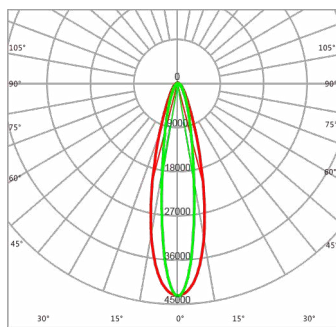

F00115

Job Name/Date:

Fixture Type Designation: