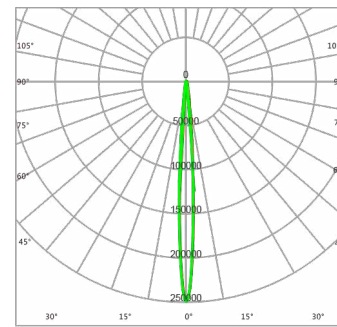

## PHOTOMETRIC DATA

Note: Photometry is 4000K

F00110

F00111

F00113

F00116

F00117

F00118