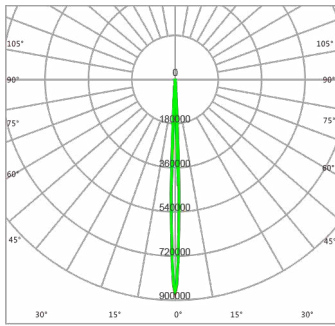

## PHOTOMETRIC DATA

Note: Photometry is 4000K

F00110

F00111

F00113

F00116

F00117

F00118