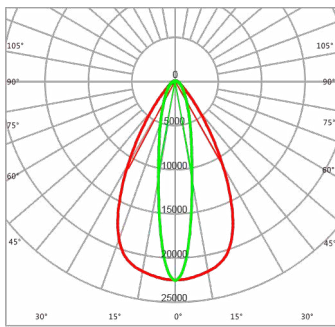

## PHOTOMETRIC DATA

Note: Photometry is 4000K

F00110

F00111

F00113

F00116

F00117

F00118