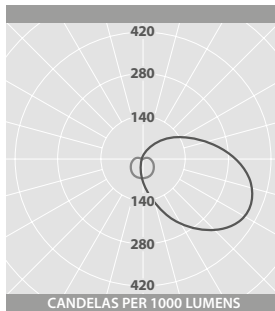

PHOTOMETRIC GUIDE

11/16W - PLAIN

Luminaire Lumen Output:
11W = 1490 lm
16W = 2070 lm

11/16W - PLAIN & GRILL

Luminaire Lumen Output:
11W = 1285 lm
16W = 1795 lm

15W - HOOD

Luminaire Lumen Output:
15W = 1020 lm

15W - HOOD & GRILL

Luminaire Lumen Output:
15W = 855 lm

OPTIONS

DESCRIPTION	SUFFIX	EXAMPLE
Photocell ●	PC	CT 19516LPC
Microwave presence detector ●	MD	CT 19516MD

● Not available with SmartScan Radar versions