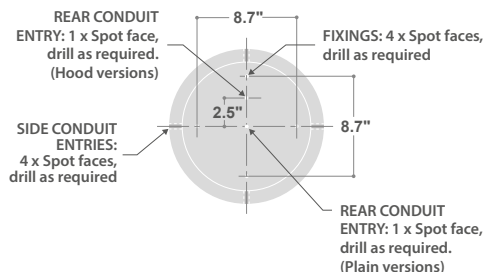

CRI	80
COLOUR TEMPERATURE	4000K
RATED LIFE (HOURS)	100K - L80/B10
PROTECTION	LUX GUARD
DRIVER EFFICIENCY	>90%
REPLACEABLE	YES
POWER FACTOR	>0.95

LL/CW **56.7**

RANGE

LED	PLAIN	HOOD	CIRCUIT	APPROX. lbs	PLAIN & GRILL	HOOD & GRILL	CIRCUIT	APPROX. lbs
11W	CT 19516		R/L	6.6 lbs	CT 19518		L	7.05 lbs
15W		CT 19015	L	6.6 lbs		CT 19016	L	7.05 lbs
16W	CT 19517		R/L	6.6 lbs	CT 19519		L	7.05 lbs

EMERGENCY VERSION - prefix catalogue number with:

ECT - Emergency] (Not available when selecting the 'R' suffix)

TCT - AutoTest

WCT - SmartScan (11W and 16W versions only)

e.g. **ECT 19516L** etc.

Add 0.66 lbs to weights listed

DIMENSIONS

SmartScan Configurations

Find out more at www.thorlux.com/smartsan