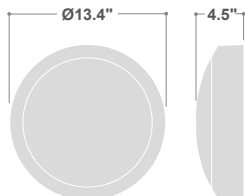

CRI	80
COLOUR TEMPERATURE	4000K
RATED LIFE (HOURS)	100K - L80/B10
PROTECTION	LUX GUARD
DRIVER EFFICIENCY	>90%
REPLACEABLE	YES
POWER FACTOR	>0.95

LL/CW **56.7**

RANGE

LED	PLAIN	HOOD	CIRCUIT	APPROX. lbs	PLAIN & GRILL	HOOD & GRILL	CIRCUIT	APPROX. lbs
11W	CT 19516		R/L	6.6 lbs	CT 19518		L	7.05 lbs
15W		CT 19015	L	6.6 lbs		CT 19016	L	7.05 lbs
16W	CT 19517		R/L	6.6 lbs	CT 19519		L	7.05 lbs

DIMENSIONS

SmartScan Configurations

Find out more at www.thorlux.com/smartsan