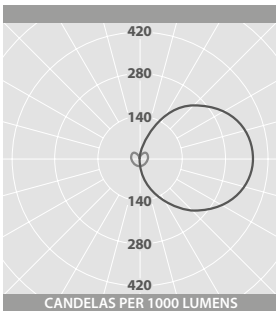

PHOTOMETRIC GUIDE

11/16W - PLAIN

Luminaire Lumen Output:
11W = 1490 lm
16W = 2070 lm

11/16W - PLAIN & GRILL

Luminaire Lumen Output:
11W = 1285 lm
16W = 1795 lm

15W - HOOD

Luminaire Lumen Output:
15W = 1020 lm

15W - HOOD & GRILL

Luminaire Lumen Output:
15W = 855 lm

OPTIONS

DESCRIPTION	SUFFIX	EXAMPLE
Photocell ●	PC	CT 19516LPC
Microwave presence detector ●	MD	CT 19516MD

● Not available with SmartScan Radar versions