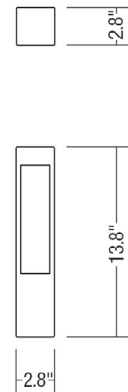

DUVALI MINI is a square LED bollard made of Accoya®, a sustainable, highly durable wood treated with Acetylation treatment. It is 2.8" square and has a height of 13.8" with 1.5W and diffuse optics. 25 year warranty on Accoya® Wood - 5 year warranty on lighting element. Dark Sky compliant, output below 80°

TECHNICAL DATA

Wattage	1.5W LED, 1.5W Total
Power Supply	Remote 24VDC, not included. See page 2.
Construction	Body: Accoya® Wood and Inox AISI 316L Lens: Opal Polycarbonate
CCT	3000K
CRI	>90
Delivered Lumens	65 lm Dark Sky compliant, output below 80°
Efficacy	44 lm/W
Optics	Diffuse
Finishes	Accoya® - Acetylation treatment
Fixture Dimensions	2.8" Sq. x 13.8" h
Lumen Maintenance	L70 >50,000hrs (Ta 25°C) L70 >50,000hrs (Ta 40°C)
Color Consistency	3-Step MacAdam
IP Rating	IP65
Impact Resistance	IK08

Fixture Dimensions

ORDERING INFORMATION

Example: LNDV40035DHB7Z3.US.

LNDV	40035	D	HB7Z3	US
Model No.	Size	Optics	Power	
LNDV	40035 - 13.8" height	D - Diffuse	HB7Z3 - Remote	US

Job Name/Date:

Fixture Type Designation: