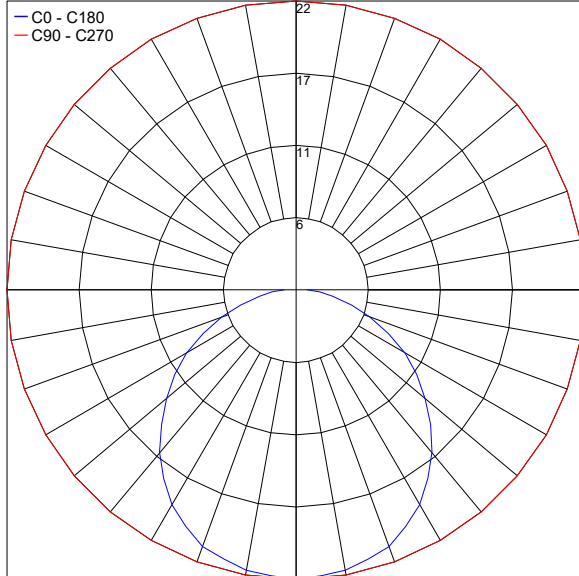

Fixture Dimensions

ORDERING INFORMATION

Example: LNDV40035DHB7Z3.US.

LNDV	40035	D	HB7Z3	US
Model No.	Size	Optics	Power	
LNDV	40035 - 13.8" height	D - Diffuse	HB7Z3 - Remote	US

Job Name/Date:

Fixture Type Designation:

Note: All photometric data is 3000K

Maximum Candela = 22.3

PHOTOMETRIC FILENAME : DUVALI MINI_DV40035DHB7Z3.IES

Job Name/Date:

Fixture Type Designation: