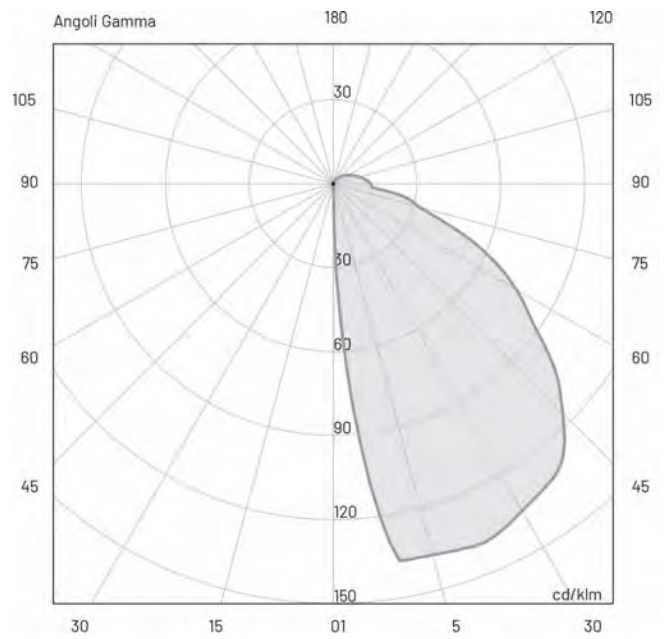

Photometry

Included accessories

- -- Root mounting kit
- -- Single connection IP68

designplan™