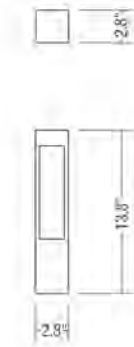

Duvali_mini | 1.5 W | diffuse | Bollards

13.78"

Technical Specifications

Source lamp	LED 1.5W
Total wattage	1.5W
Voltage	24VDC
Control	On/Off
Luminous flux (*Source flux)	65 lm (137 lm*) @ 3000K
Luminous efficacy	44 lm/W @ 3000K
McADAM steps	3
Beam	diffuse
CRI	>90
Life time	L 70 > 50.000 h Ta 25°C L 70 > 50.000 h Ta 40°C
IP rating	65
IK rating	8