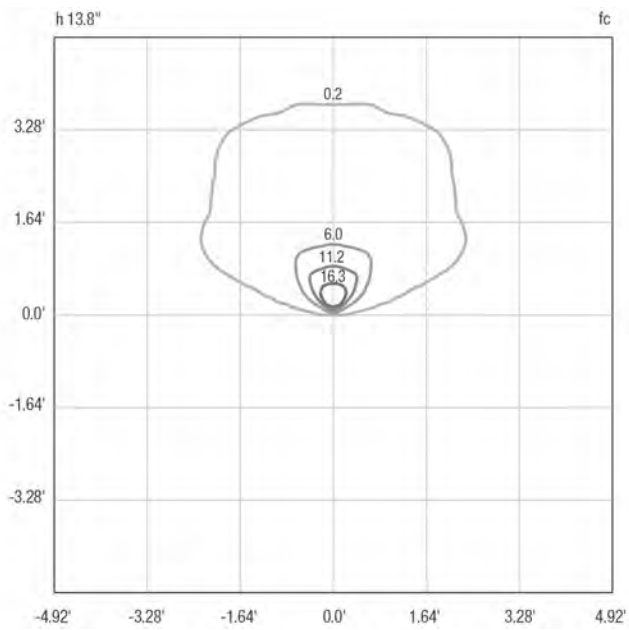

Isoplot

Photometry

Included accessories

- -- Root mounting kit
- -- Single connection IP68

designplan™