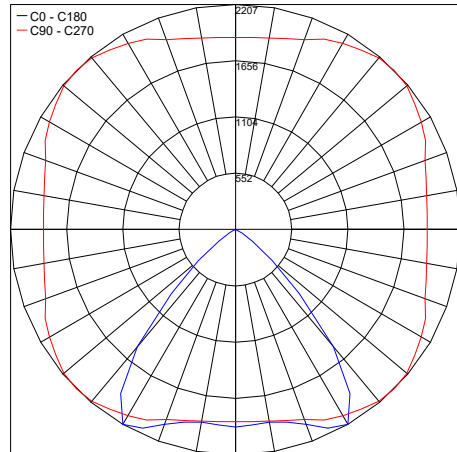

PHOTOMETRIC DATA

Note all Photometry is 4000K

Maximum Candela = 2207.4

PHOTOMETRIC FILENAME : FLEXVIEW - FV0606SB 24X24 BLACK 40K.IES

Black Reflector

Maximum Candela = 3116.2