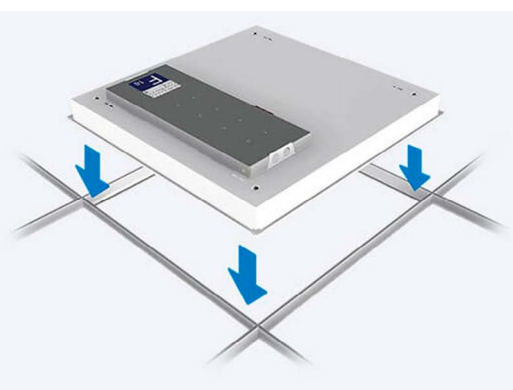

Dual Light Engine