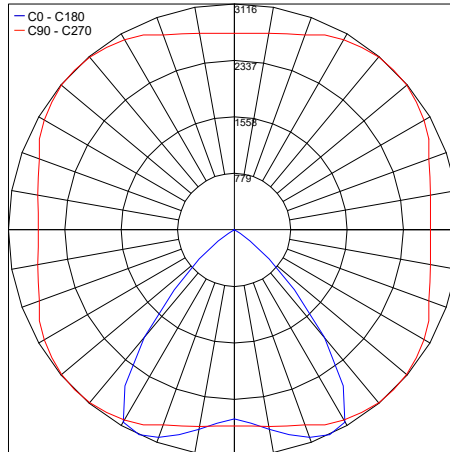

PHOTOMETRIC FILENAME : FLEXVIEW - FV0606SM 24X24 METAL 40K.IES

Metal Reflector

Maximum Candela = 2572.4