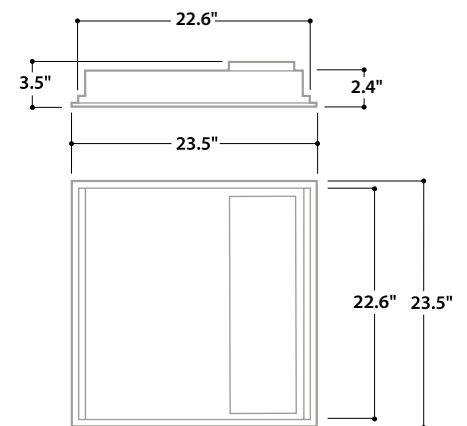

Flexview is a 24" square, recessed lay-in, picture luminaire with a dual light engine, that can be installed in multiple configurations to create the effect of a sky with clouds. It is suitable for installation in indoor spaces such as classrooms, offices, corridors, waiting rooms, receptions areas, and retail spaces.

## TECHNICAL DATA

<b>Wattage</b>	Multiple Wattage Ranges (see chart page 3) - Selectable During Installation using Switch
<b>Power Supply</b>	Integral 120-277VAC
<b>Construction</b>	Frame: Extruded, Anodized Aluminum Dual Light Engine: Perimeter Engine for Main, Secondary Engine for Picture Window Optical System: Reflector, Collimator and Nanoprism Lens Image Screen: Printed 0.06" Polycarbonate TP(a) Fire Retardant
<b>CCT</b>	4000K
<b>CRI</b>	>80
<b>Delivered Lumens</b>	Various Based on Wattage Configuration (see chart on page 3)
<b>Efficacy</b>	Various Based on Wattage Configuration
<b>Optics</b>	—
<b>Finishes</b>	Unfinished
<b>Lumen Maintenance</b>	100,000 hrs L80, B10
<b>Fixture Dimensions</b>	23.5" l x 23.5" w x 2.4" h
<b>Fixture Weight</b>	9.9-158.7 lbs. based on number of panels
<b>IP Rating</b>	IP20

Fixture Dimensions

Metal Reflector

Maximum Candela = 2572.4

PHOTOMETRIC FILENAME : FLEXVIEW - FV0606SW 24X24 WHITE 40K.IES

White Reflector

Job Name/Date:

Fixture Type Designation: