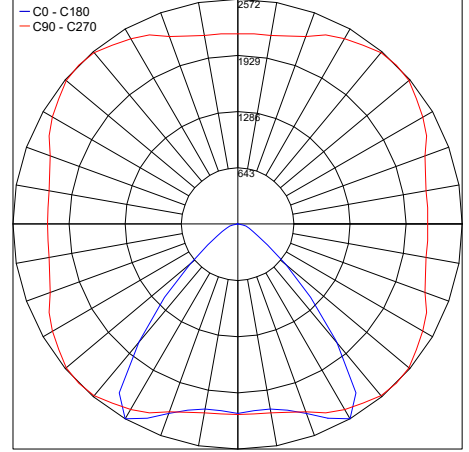

White Reflector

Job Name/Date:

Fixture Type Designation: