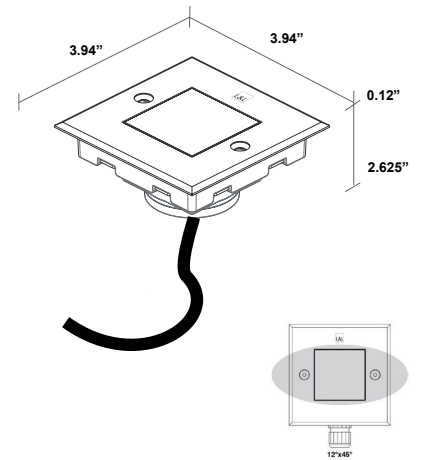

QUILATERO 1.1

Quilatero is a square, recessed family of driveover-rated uplights suitable for outdoor installation as architectural facade lighting. Quilatero comes in 4 sizes and power ranges, with both fixed and adjustable optics. Quilatero 1.1 is a 4" square with 3.5W, fixed optics, 2 standard finishes and visible screw for greater security.

TECHNICAL DATA

Wattage / Input	3.5W
Power Supply	Remote 24VDC, not included. See page 2.
Construction	Body: Thermally Conductive Technopolymer Trim: Stainless Steel AISI 316L Lens: Tempered Extra-clear Glass
CCT	2200K, 2700K, 3000K, 4000K
CRI	80, >90
BUG Rating	B0-U2-G0 (3000K, CRI90, 35° sharp) B0-U3-G0 (3000K, CRI:80/90)
Delivered Lumens	170 lm (3000K, CRI >90, 14°) 200 lm (3000K, CRI 80, 14°)
Efficacy	48.6 lm/W (3000K, CRI >90, 14°) 57.1 lm/W (3000K, CRI 80, 14°)
Optics	7°, 10°, 14°, 32°, Sharp 35°, 42°, 12°x45°, Diffuse, Wall Washer
Finishes	Cor-ten, Stainless Steel
Fixture Dimensions	3.94" x 3.94" x 4.37"
Fixture Weight	1.21 lbs
LED Source	1 Power LED
Lumen Maintenance	L90, B10 >60,000hrs (Ta 25°C)
Color Consistency	2-Step MacAdam
Operating Temp.	-4°F to +113°F
IP Rating	IP68 72h, IP66, IP69
Impact Resistance	IK08
Driveover Capacity	Up to 3307 lbs (kN 20)

Fixture Dimensions

OUTER CASING REQUIRED
See page 2 for part number

ORDERING INFORMATION

Example: QL111010050ST. Accessories ordered separately.

QL111					
Model No.	CRI	Optics Accessories	CCT	Optics	Finish
QL111	00 - 80 01 - >90	000 - None 010 - Anti-glare Screen 001 - Honeycomb Louve <i>Honeycomb Louve is NOT compatible with sharp, diffuse and wall washer optics.</i> <i>Anti-glare Screen NOT compatible with diffuse and wall washer optics.</i>	N0 - 2200K F0 - 2700K 50 - 3000K 90 - 4000K	V - 7° T - 10° S - 14° M - 32° P - 35° sharp L - 42° W - 12°x45° D - Diffuse A - Wall Washer	T - Cor-ten I - Stainless Steel C - Custom RAL <i>(Consult factory for "C")</i>