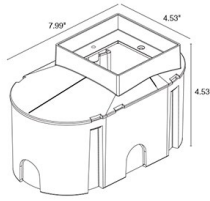

For other power supply options consult factory.

ACCESSORIES - Installation

WCA13
Outer Casing (**REQUIRED**)

Optical

Honeycomb Louve
Built into fixture
Not compatible with sharp, diffuse and wall washer optics.