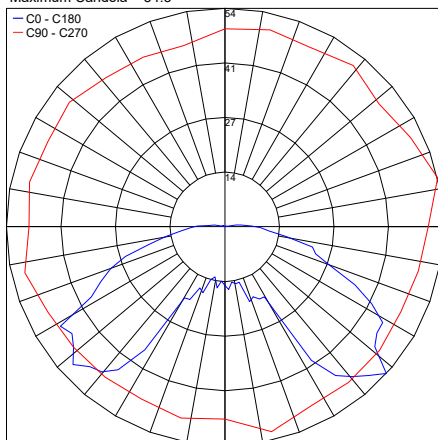

SUGGESTED POWER SUPPLIES

48VDC

Part Number	Description	Input/Output	# of Fixtures
PPLT00574	Non-Dim	120-277VAC to 48VDC, 30W, Class 2	1-4
PPLT00646	0-10V Dimming	120-277VAC to 48VDC, 30W, Class 2	1-4
PPLT00647	0-10V Dimming	120-277VAC to 48VDC, 60W, Class 2	1-8
PPLT00577	Non-Dim	120-277VAC to 48VDC, 96W, Class 2	1-12
PPLT00650	0-10V Dimming	120-277VAC to 48VDC, 96W, Class 2	1-12
PPLT00665	ELV/TRIAC & 0-10V Dimming (100 to 0%)	120-277VAC to 48VDC, 96W, Class 2	1-12

For other power supply options consult factory.

WOOD FINISHES (see below)

- **RHTV**
  Red Heart Timber
- **ACTV**
  American Cherry
- **SETV**
  Smoked Eucalyptus
- **TATV**
  Tasmanian Ash
- **JTV**
  Jarrah

CUSTOM COLOR CODES

Can be used in the place of standard and wood finish codes

- **CB** Cobalt Blue
- **MR** Mint Raita
- **CR** Chambord Red
- **AO** Aperol Orange
- **LIC** Lavendar Ice Cream
- **SF** Sea Foam
- **SY** Strawberry Yogurt
- **UM** Ultra Marine
- **LB** Lemon Butter
- **MC** Metallic Copper
- **MB** Metallic Brass

PHOTOMETRIC DATA

Note all Photometry is 3000K

Maximum Candela = 54.3

Launched in 2008, Melbourne-based Brightgreen is a purpose-led B corporation that designs world-leading luminaires with patented Tru-Colour® technology. As a certified B Corp, Brightgreen meets the highest standards for social and environmental performance, transparency, and accountability—using its business for the greater good. www.bcorporation.net/en-us/find-a-b-corp/company/brightgreen

Job Name/Date:

Fixture Type Designation: