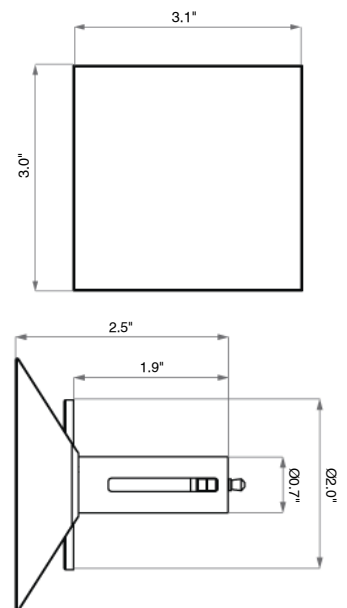

TECHNICAL DATA

Wattage / Input	6W (48VDC)
Power Supply	Remote, not included. See page 2.
Construction	Body: Aluminum Cable Length: AC - 4.92'
CCT	2700K, 3000K, 4000K, 5000K Dayshift: 2800K-5000K
CRI	98 (Tru-Colour®)
Delivered Lumens	200 lm (3000K)
Efficacy	40 lm/W (3000K)
Optics	180°/20°
Finishes	8 Standard Finishes, Custom colors on request
Lumen Maintenance	40,000 hrs L70, B10 (Ta 25°C)
Operating Temp.	-22 to 178°F
Color Consistency	2-Step MacAdam
Fixture Dimensions	3.0" x 3.1"
Gimbal Angle	30° Universal
IP Rating	IP22
Warranty	7 years

Fixture Dimensions