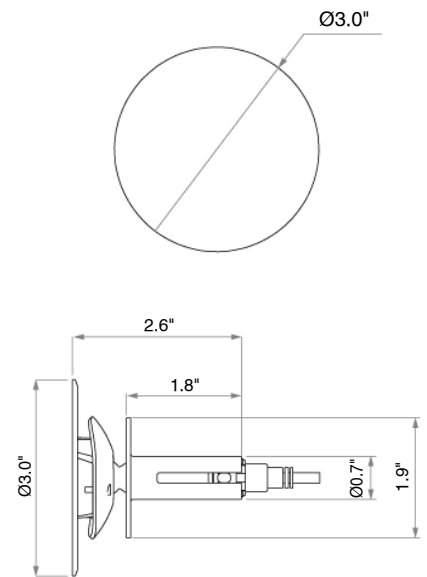

TECHNICAL DATA

Wattage / Input	6W (48VDC)
Power Supply	Remote, not included. See page 2.
Construction	Body: Aluminum Cable Length: AC - 4.92'
CCT	2700K, 3000K, 4000K, 5000K Dayshift: 2800K-5000K
CRI	98 (Tru-Colour®)
Delivered Lumens	200 lm (3000K)
Efficacy	40 lm/W (3000K)
Optics	180°/20°
Finishes	8 Standard Finishes, Custom colors on request
Lumen Maintenance	40,000 hrs L70, B10 (Ta 25°C)
Operating Temp.	-22 to 178°F
Color Consistency	2-Step MacAdam
Fixture Dimensions	Ø3.0"
Gimbal Angle	30° Universal
IP Rating	IP22
Warranty	7 years

Fixture Dimensions