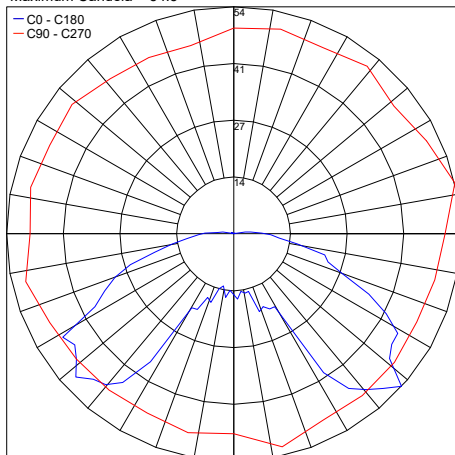

SUGGESTED POWER SUPPLIES

48VDC

Part Number	Description	Input/Output	# of Fixtures
PPLT00574	Non-Dim	120-277VAC to 48VDC, 30W, Class 2	1-4
PPLT00646	0-10V Dimming	120-277VAC to 48VDC, 30W, Class 2	1-4
PPLT00647	0-10V Dimming	120-277VAC to 48VDC, 60W, Class 2	1-8
PPLT00577	Non-Dim	120-277VAC to 48VDC, 96W, Class 2	1-12
PPLT00650	0-10V Dimming	120-277VAC to 48VDC, 96W, Class 2	1-12
PPLT00665	ELV/TRIAC & 0-10V Dimming (100 to 0%)	120-277VAC to 48VDC, 96W, Class 2	1-12

For other power supply options consult factory.

WOOD FINISHES (see below)

- **RHTV**
  Red Heart Timber
- **ACTV**
  American Cherry
- **SETV**
  Smoked Eucalyptus
- **TATV**
  Tasmanian Ash
- **JTV**
  Jarrah

CUSTOM COLOR CODES

Can be used in the place of standard and wood finish codes

- **CB** Cobalt Blue
- **MR** Mint Raita
- **CR** Chambord Red
- **AO** Aperol Orange
- **LIC** Lavendar Ice Cream
- **SF** Sea Foam
- **SY** Strawberry Yogurt
- **UM** Ultra Marine
- **LB** Lemon Butter
- **MC** Metallic Copper
- **MB** Metallic Brass

PHOTOMETRIC DATA

Note all Photometry is 3000K

Maximum Candela = 54.3

Launched in 2008, Melbourne-based Brightgreen is a purpose-led B corporation that designs world-leading luminaires with patented Tru-Colour® technology. As a certified B Corp, Brightgreen meets the highest standards for social and environmental performance, transparency, and accountability—using its business for the greater good.

www.bcorporation.net/en-us/find-a-b-corp/company/brightgreen

Job Name/Date:

Fixture Type Designation: