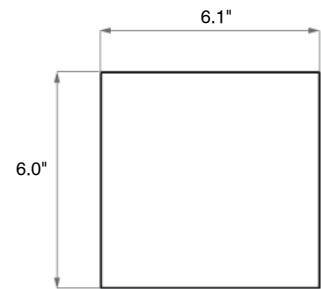

TECHNICAL DATA

Wattage / Input	15W (48VDC)
Power Supply	Remote, not included. See page 2.
Construction	Body: Aluminum Cable Length: AC - 4.92'
CCT	2700K, 3000K, 4000K, 5000K Dayshift: 2800K-5000K
CRI	98 (Tru-Colour®)
Delivered Lumens	900 lm (3000K)
Efficacy	60 lm/W (3000K)
Optics	180°/20°
Finishes	8 Standard Finishes, Custom colors on request
Lumen Maintenance	40,000 hrs L70, B10 (Ta 25°C)
Operating Temp.	-4 to 194°F
Color Consistency	2-Step MacAdam
Fixture Dimensions	6.0" x 6.1"
Gimbal Angle	20° Universal
IP Rating	IP22
Warranty	7 years

Fixture Dimensions