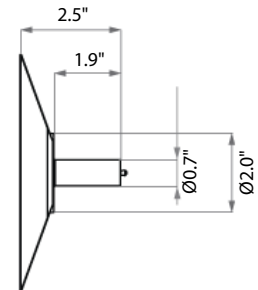

TECHNICAL DATA

Wattage / Input	15W (48VDC)
Power Supply	Remote, not included. See page 2.
Construction	Body: Aluminum Cable Length: AC - 4.92'
CCT	2700K, 3000K, 4000K, 5000K Dayshift: 2800K-5000K
CRI	98 (Tru-Colour®)
Delivered Lumens	900 lm (3000K)
Efficacy	60 lm/W (3000K)
Optics	180°/20°
Finishes	8 Standard Finishes, Custom colors on request
Lumen Maintenance	40,000 hrs L70, B10 (Ta 25°C)
Operating Temp.	-4 to 194°F
Color Consistency	2-Step MacAdam
Fixture Dimensions	6.0" x 6.1"
Gimbal Angle	20° Universal
IP Rating	IP22
Warranty	7 years

Fixture Dimensions