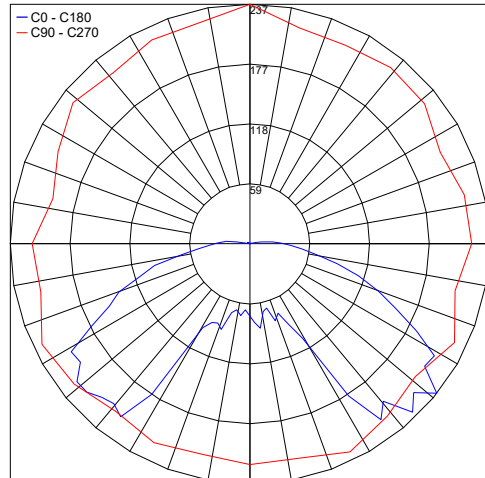

TECHNICAL DATA

Wattage / Input	15W (48VDC)
Power Supply	Remote, not included. See page 2.
Construction	Body: Aluminum Cable Length: AC - 4.92'
CCT	2700K, 3000K, 4000K, 5000K Dayshift: 2800K-5000K
CRI	98 (Tru-Colour®)
Delivered Lumens	900 lm (3000K)
Efficacy	60 lm/W (3000K)
Optics	180°/20°
Finishes	8 Standard Finishes, Custom colors on request
Lumen Maintenance	40,000 hrs L70, B10 (Ta 25°C)
Operating Temp.	-4 to 194°F
Color Consistency	2-Step MacAdam
Fixture Dimensions	6.0" x 6.1"
Gimbal Angle	20° Universal
IP Rating	IP22
Warranty	7 years

Fixture Dimensions

Tru-Colour® lights score a 98 on the color rendering index (CRI) which is the top rating for high CRI LEDs. Tru-Colour LEDs contain about a billion colours, which is more than any other white LED on the market. All these colors in one small LED means that you see colors as they really are. Tru-Colour has TM-30 color fidelity and the purest red on the market - Rf CES07 (R9 on the old CRI scale).

TATV

Tasmanian Ash

JTV

Jarrah

PHOTOMETRIC DATA

Note all Photometry is 3000K

Maximum Candela = 236.6

PHOTOMETRIC FILENAME : W900.SX-CB_I.E5.IES