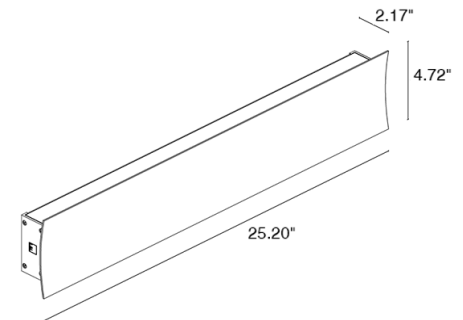

# BERICA OUT 3.2

Berica Out is a family of double beam, surface-mounted outdoor fixtures with a minimalist design. It is available in 3 sizes and 3 different styles of cover - convex, flat and concave. Berica Out 3.2 is a concave, 25.2" version available in 3 color temperatures and 4 standard finishes, including primer.

## TECHNICAL DATA

<b>Wattage / Input</b>	56W (1400mA)
<b>Power Supply</b>	Remote, not included. See page 2.
<b>Construction</b>	Body/Cover: Anticorodal Aluminum
<b>CCT</b>	2200K, 2700K, 3000K, 4000K
<b>CRI</b>	80, >90
<b>BUG Rating</b>	B2-U5-G1 ((CRI 80, Assym, 62x100, 42x102) B1-U5-G1 (CRI >90, Diffuse)
<b>Delivered Lumens</b>	5202 lm (3000K, diffuse, CRI >90) 6120 lm (3000K, diffuse, CRI 80)
<b>Efficacy</b>	92.9 lm/W (3000K, diffuse, CRI >90) 109.3 lm/W (3000K, diffuse, CRI 80)
<b>Optics</b>	42°x102°, 62°x100°, Asymmetrical, Diffuse
<b>Finishes</b>	Primer, Anthracite, Cor-ten, White
<b>Fixture Dimensions</b>	25.20" l x 4.72" w x 1.89" deep
<b>Fixture Weight</b>	5.51 lbs
<b>LED Source</b>	96 Mid Power LEDs
<b>Lumen Maintenance</b>	L80, B10 >50,000hrs (Ta 25°C)
<b>Color Consistency</b>	2-step MacAdam
<b>Operating Temp.</b>	32°F to +113°F
<b>IP Rating</b>	IP65
<b>Impact Resistance</b>	IK07

Fixture Dimensions