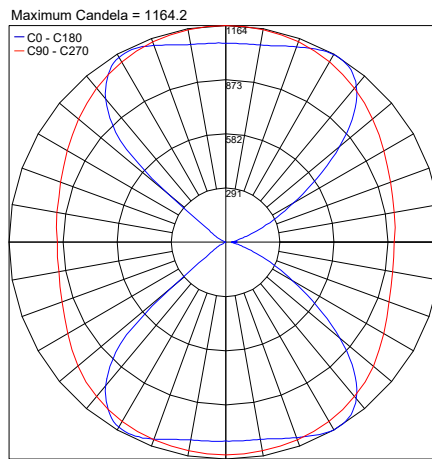

SUGGESTED POWER SUPPLIES

1400mA

Part Number	Description	Input/Output	# of Fixtures
PPLT00558-P	0-10V Dimming to 0.1%	120-277VAC to 1400mA, 75W, Class 2	1-1

For other power supply options consult factory.

PHOTOMETRIC DATA

Note all Photometry is 3000K, CRI80

Job Name/Date:

Fixture Type Designation: