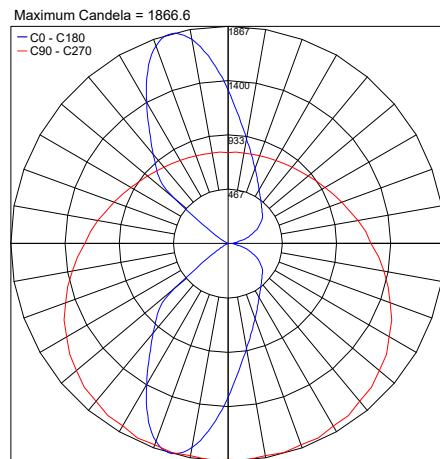

SUGGESTED POWER SUPPLIES

1400mA

Part Number	Description	Input/Output	# of Fixtures
PPLT00558-P	0-10V Dimming to 0.1%	120-277VAC to 1400mA, 75W, Class 2	1-1

For other power supply options consult factory.

PHOTOMETRIC DATA

Note all Photometry is 3000K, CRI80

Job Name/Date:

Fixture Type Designation: