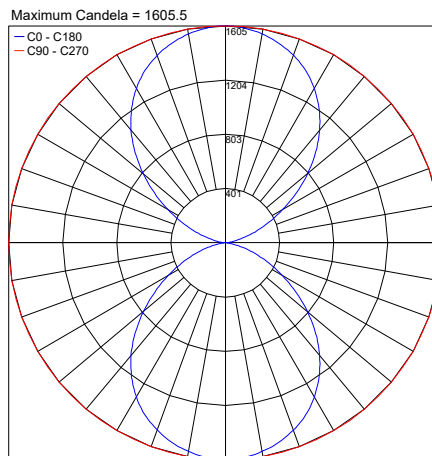

SUGGESTED POWER SUPPLIES

1400mA

Part Number	Description	Input/Output	# of Fixtures
PPLT00558-P	0-10V Dimming to 0.1%	120-277VAC to 1400mA, 75W, Class 2	1-1

For other power supply options consult factory.

PHOTOMETRIC DATA

Note all Photometry is 3000K, CRI80

Job Name/Date:

Fixture Type Designation: