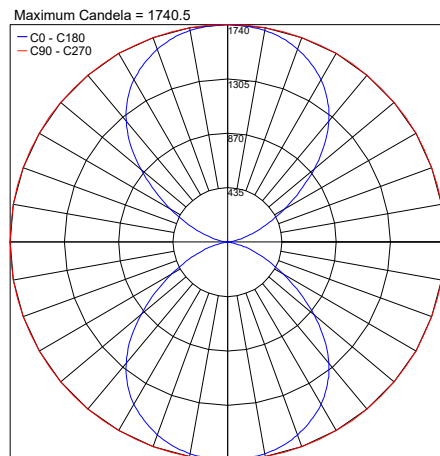

SUGGESTED POWER SUPPLIES

1400mA

Part Number	Description	Input/Output	# of Fixtures
PPLT00558-P	0-10V Dimming to 0.1%	120-277VAC to 1400mA, 75W, Class 2	1-1

For other power supply options consult factory.

PHOTOMETRIC DATA

Note all Photometry is 3000K, CRI80

Job Name/Date:

Fixture Type Designation: