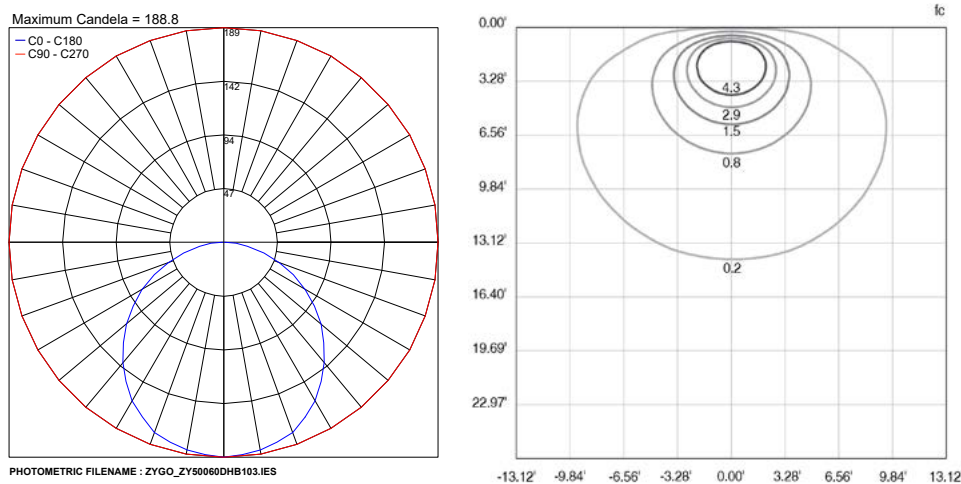

TECHNICAL DATA

Wattage	5.5W LED, 8W Total
Power Supply	Remote 500mA, not included. See page 2.
Construction	Body: Accoya® Wood and Inox AISI 316L Lens: Opal Polycarbonate
CCT	3000K
CRI	>90
Delivered Lumens	542 lm
Efficacy	68 lm/W
Optics	Diffuse
Finishes	Accoya® - Acetylation treatment
Fixture Dimensions	3.74" x 23.62" h
Lumen Maintenance	L70 >50,000hrs (Ta 25°C) L70 >50,000hrs (Ta 40°C)
Color Consistency	3-Step MacAdam
IP Rating	IP65
Impact Resistance	IK08

For other power supply options consult factory.

ACCESSORIES - Installation

(included)

Root Mounting Kit

Single Connection IP68

PHOTOMETRIC DATA

Note: All photometric data is 3000K

Job Name/Date: