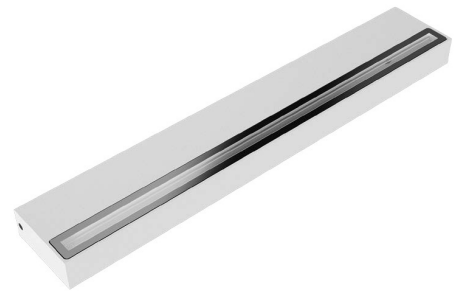

# ELEMENT SLIM

LAM32  
IDEASBECOMINGLIGHT

Luminaire designed for wall installation in both single and double emission versions, made of aluminum and glass. Suitable for high power LED sources, its body made of Anticordal aluminum, submitted to a double anodizing treatment and polyester powder coated to ensure durability over time and maximum resistance against atmospheric agents. A hidden fixing bracket in stainless steel sheet allows the installation on walls through two stainless steel fixing screws. Closing screens in extra-clear screen-printed and tempered glass are integral to the body through a special glue-sealant used in shipbuilding. The protection degree IP66 is ensured by an appropriate waterproof cable gland system. The PMMA precision optics allow the propagation of light beam homogeneously for long distance. Constant voltage power supply and equipped with a 19.69" long cable for connection to the power supply line using appropriate waterproof connection systems to be ordered separately.

# ELEMENT SLIM

35.43" x 3.94" x 1.57" h