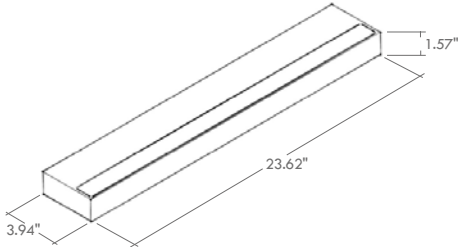

# ELEMENT SLIM

LAM32  
IDEASBECOMINGLIGHT

Luminaire designed for wall installation in both single and double emission versions, made of aluminum and glass. Suitable for high power LED sources, its body made of Anticordal aluminum, submitted to a double anodizing treatment and polyester powder coated to ensure durability over time and maximum resistance against atmospheric agents. A hidden fixing bracket in stainless steel sheet allows the installation on walls through two stainless steel fixing screws. Closing screens in extra-clear screen-printed and tempered glass are integral to the body through a special glue-sealant used in shipbuilding. The protection degree IP66 is ensured by an appropriate waterproof cable gland system. The PMMA precision optics allow the propagation of light beam homogeneously for long distance. Constant voltage power supply and equipped with a 19.69" long cable for connection to the power supply line using appropriate waterproof connection systems to be ordered separately.

## TECHNICAL DRAWING

ELEMENT SLIM 1 /1-B

4.92" x 3.94" x 1.57" h

ELEMENT SLIM 2 /2-B

12.80" x 3.94" x 1.57" h

ELEMENT SLIM 3 /3-B

23.62" x 3.94" x 1.57" h

ELEMENT SLIM 4 /4-B

35.43" x 3.94" x 1.57" h