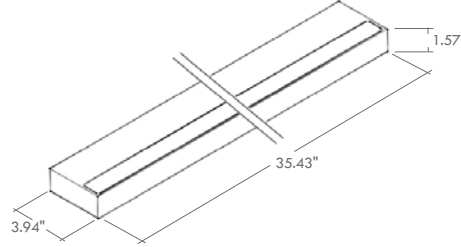

# ELEMENT SLIM

LAM32  
IDEASBECOMINGLIGHT

Luminaire designed for wall installation in both single and double emission versions, made of aluminum and glass. Suitable for high power LED sources, its body made of Anticordal aluminum, submitted to a double anodizing treatment and polyester powder coated to ensure durability over time and maximum resistance against atmospheric agents. A hidden fixing bracket in stainless steel sheet allows the installation on walls through two stainless steel fixing screws. Closing screens in extra-clear screen-printed and tempered glass are integral to the body through a special glue-sealant used in shipbuilding. The protection degree IP66 is ensured by an appropriate waterproof cable gland system. The PMMA precision optics allow the propagation of light beam homogeneously for long distance. Constant voltage power supply and equipped with a 19.69" long cable for connection to the power supply line using appropriate waterproof connection systems to be ordered separately.

## TECHNICAL DRAWING

ELEMENT SLIM 1 /1-B

4.92" x 3.94" x 1.57" h

ELEMENT SLIM 2 /2-B

12.80" x 3.94" x 1.57" h

ELEMENT SLIM 3 /3-B

23.62" x 3.94" x 1.57" h

ELEMENT SLIM 4 /4-B

35.43" x 3.94" x 1.57" h