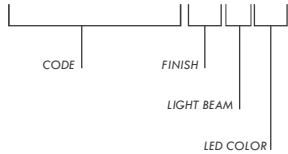

EXAMPLE OF CODE COMPOSITION

Electronic driver 24VDC 50-60Hz.
Connection systems to be ordered as accessories

LM02.104242.01.FL.BP

Light beam	
.FL	beam 89°
.VW	wall washer
LED Color	
.BC	2700K
.BP	3000K
.BF	4000K

FINISH

color	code	color	code	color	code
	.01 / painted white		.02 / painted black		.03 / painted gray
	.04 / painted cor-ten		.11 / painted anthracite