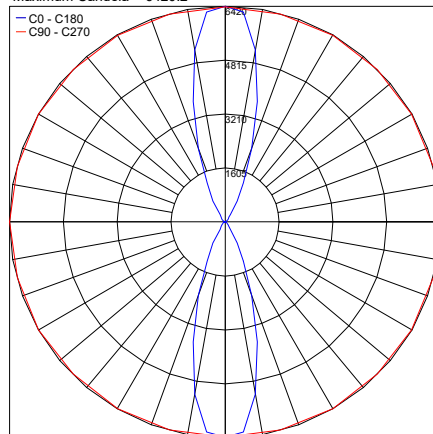

Element Pro 3-B 25°

Maximum Candela = 6420.2