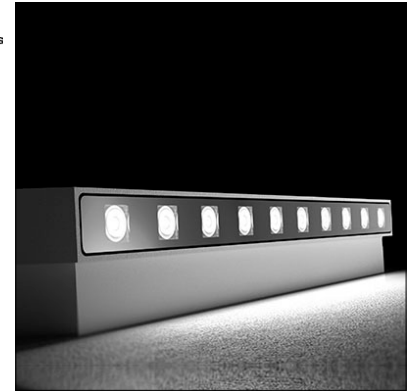

ELEMENT PRO 3 / 3-B

Element Pro is a linear, wall-mounted luminaire, made of aluminum and glass, with single or double emission version. It is available in 3 different lengths, 3 color temperatures and 4 optics options. Element Pro 3 (mono) and 3-B (bi) are 30.3" in length with 5 standard finishes.

TECHNICAL DATA

Wattage / Input	33W - Element Pro 3 Mono 2 x 33W - Element Pro 3-B Bi
Power Supply	Remote, not included. Consult Factory
Dimming	0-10V Dimming
Construction	Body: Anticorodal Aluminum (Anodized), AISI 304 Stainless Steel Lens: Extra Clear, Screen-printed, Tempered Glass Cable Length: 1.64'
CCT	2700K, 3000K, 4000K
BUG Rating	B3-U5-G0
Delivered Lumens	2775 lm (3000K - Mono - Element Pro 3) 5550 lm (3000K - Bi - Element Pro 3-B)
Efficacy	84.1 lm/W (3000K)
Optics	4 Standard, See Below
Finishes	5 Standard, See Below
Fixture Dimensions	30.31" l x 3.15" w x 3.94" h
Color Consistency	<3-Step MacAdam
IP Rating	IP66
Impact Resistance	IK09

Fixture Dimensions

ORDERING INFORMATION

Example: LM02.104240.US.03.FL.BP.

Model No.	Finish	Technology	Optic	CCT
LM02.104237.US - Element Pro 2 (Mono)	01 - White	AN - 0-10V	SP - 12°	BC - 2700K
LM02.104240.US - Element Pro 2-B (Bi)	02 - Black	00 - On/Off	MD - 25°	BP - 3000K
	03 - Gray		FL - 40°	BF - 4000K
	04 - Cor-ten		HE - Horizontal Elliptical	
	11 - Anthracite			

Job Name/Date:

Fixture Type Designation:

SUGGESTED POWER SUPPLIES

Consult Factory

PHOTOMETRIC DATA

Note: All photometric data is 3000K

Element Pro 3 40°

Maximum Candela = 4667.9