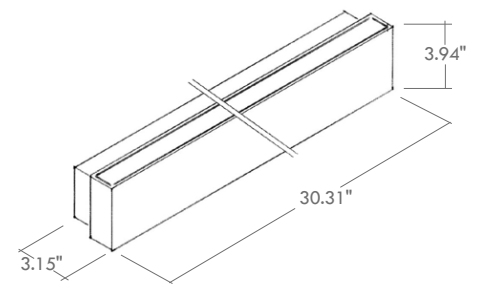

TECHNICAL DATA

Wattage / Input	33W - Element Pro 3 Mono 2 x 33W - Element Pro 3-B Bi
Power Supply	Remote, not included. Consult Factory
Dimming	0-10V Dimming
Construction	Body: Anticorodal Aluminum (Anodized), AISI 304 Stainless Steel Lens: Extra Clear, Screen-printed, Tempered Glass Cable Length: 1.64'
CCT	2700K, 3000K, 4000K
BUG Rating	B3-U5-G0
Delivered Lumens	2775 lm (3000K - Mono - Element Pro 3) 5550 lm (3000K - Bi - Element Pro 3-B)
Efficacy	84.1 lm/W (3000K)
Optics	4 Standard, See Below
Finishes	5 Standard, See Below
Fixture Dimensions	30.31" l x 3.15" w x 3.94" h
Color Consistency	<3-Step MacAdam
IP Rating	IP66
Impact Resistance	IK09

Fixture Dimensions