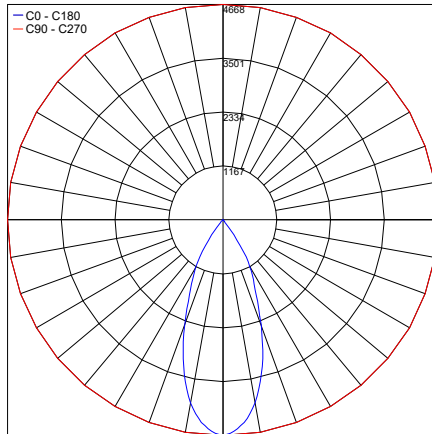

SUGGESTED POWER SUPPLIES

Consult Factory

PHOTOMETRIC DATA

Note: All photometric data is 3000K

Element Pro 3 40°

Maximum Candela = 4667.9