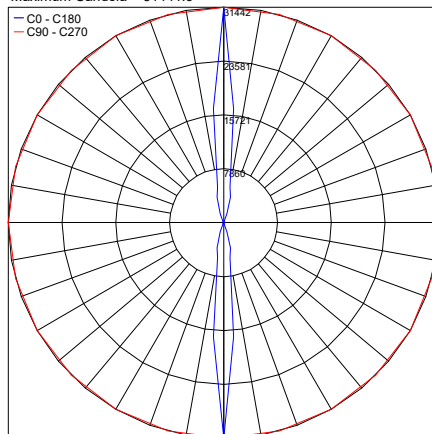

Element Pro 3-B 12°

Maximum Candela = 31441.9