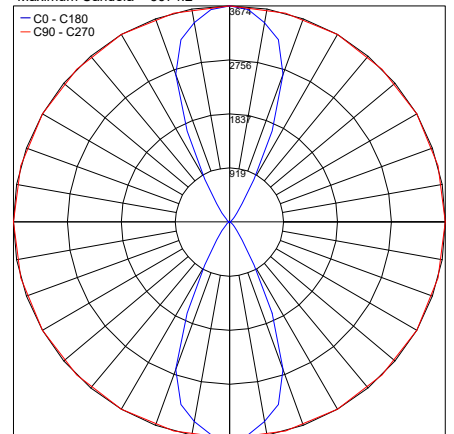

Element Pro 3-B 40°

Maximum Candela = 3674.2