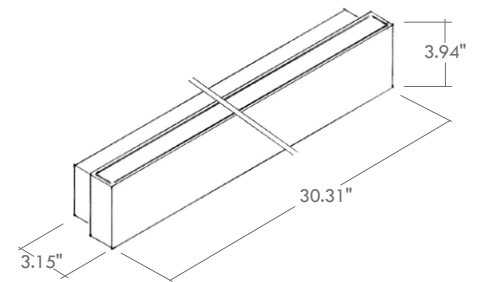

TECHNICAL DATA

Wattage / Input	33W - Element Pro 3 Mono (24VDC) 2 x 33W - Element Pro 3-B Bi (24VDC)
Power Supply	Integral 120VAC
Dimming	0-10V Dimming
Construction	Body: Anticorodal Aluminum (Anodized), AISI 304 Stainless Steel Lens: Extra Clear, Screen-printed, Tempered Glass Cable Length: 1.64'
CCT	2700K, 3000K, 4000K
BUG Rating	B3-U5-G0
Delivered Lumens	2775 lm (3000K - Mono - Element Pro 3) 5550 lm (3000K - Bi - Element Pro 3-B)
Efficacy	84.1 lm/W (3000K)
Optics	4 Standard, See Below
Finishes	5 Standard, See Below
Fixture Dimensions	30.31" l x 3.15" w x 3.94" h
Color Consistency	<3-Step MacAdam
IP Rating	IP66
Impact Resistance	IK09

Fixture Dimensions