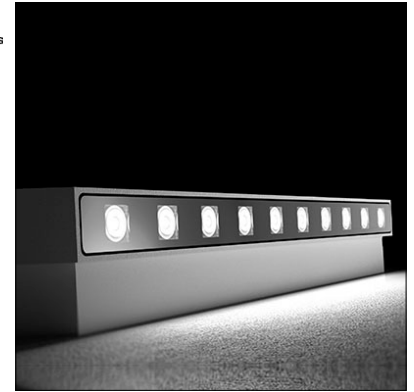

# ELEMENT PRO 3 / 3-B

datasheet

Element Pro is a linear, wall-mounted luminaire, made of aluminum and glass, with single or double emission version. It is available in 3 different lengths, 3 color temperatures and 4 optics options. Element Pro 3 (mono) and 3-B (bi) are 30.3" in length with 5 standard finishes.

## TECHNICAL DATA

<b>Wattage / Input</b>	33W - Element Pro 3 Mono (24VDC) 2 x 33W - Element Pro 3-B Bi (24VDC)
<b>Power Supply</b>	Integral 120VAC
<b>Dimming</b>	0-10V Dimming
<b>Construction</b>	Body: Anticorodal Aluminum (Anodized), AISI 304 Stainless Steel Lens: Extra Clear, Screen-printed, Tempered Glass Cable Length: 1.64'
<b>CCT</b>	2700K, 3000K, 4000K
<b>BUG Rating</b>	B3-U5-G0
<b>Delivered Lumens</b>	2775 lm (3000K - Mono - Element Pro 3) 5550 lm (3000K - Bi - Element Pro 3-B)
<b>Efficacy</b>	84.1 lm/W (3000K)
<b>Optics</b>	4 Standard, See Below
<b>Finishes</b>	5 Standard, See Below
<b>Fixture Dimensions</b>	30.31" l x 3.15" w x 3.94" h
<b>Color Consistency</b>	<3-Step MacAdam
<b>IP Rating</b>	IP66
<b>Impact Resistance</b>	IK09