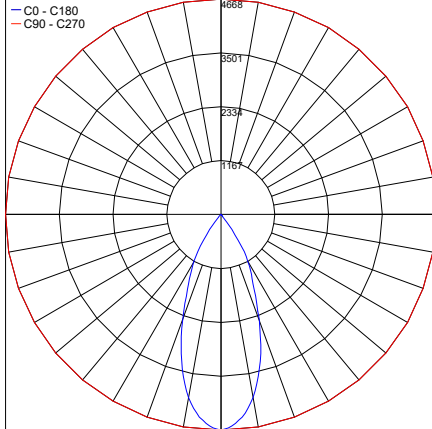

PHOTOMETRIC DATA

Note: All photometric data is 3000K

Element Pro 3 40°

Maximum Candela = 4667.9