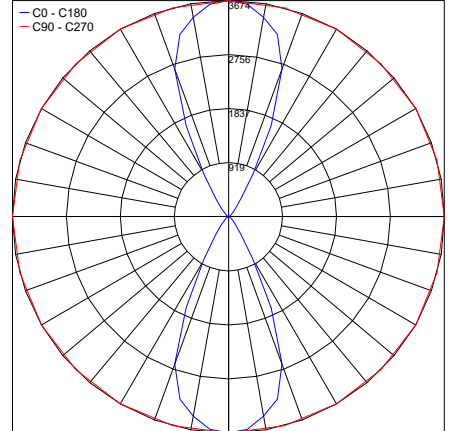

Element Pro 3-B 40°

Maximum Candela = 3674.2

Job Name/Date:

Fixture Type Designation: