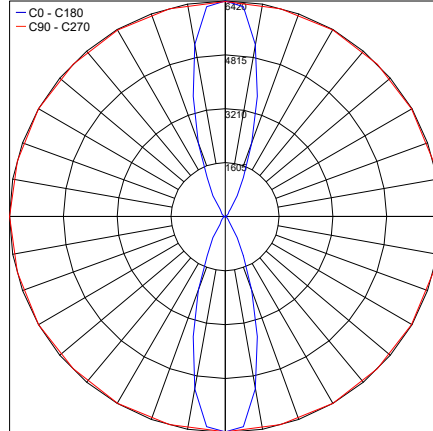

Element Pro 3-B 25°

Maximum Candela = 6420.2