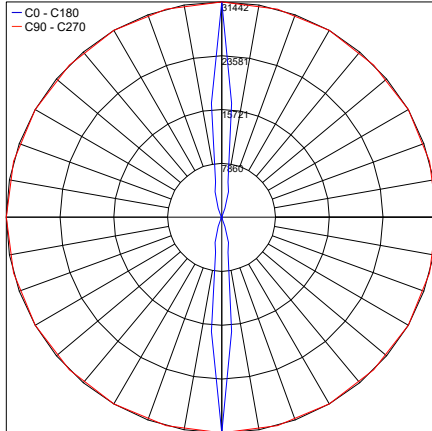

Element Pro 3-B 12°

Maximum Candela = 31441.9