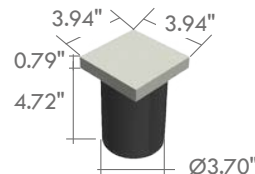

LM20.102231 (Frost 3-S)
Outer Casing IP20
For in-grade use