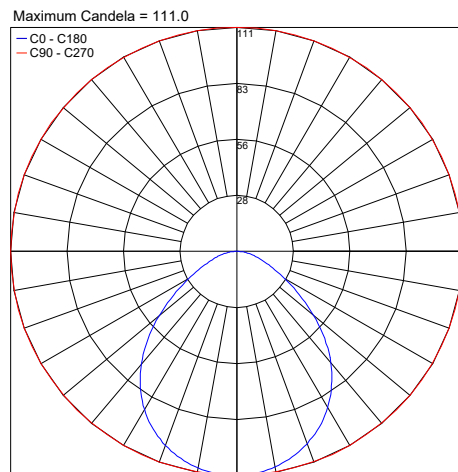

SUGGESTED POWER SUPPLIES

24VDC

Part Number	Description	Input/Output	# of Fixtures		
			Frost S 1	Frost S 2	Frost S 3
PPLT00149	Non-Dim	120VAC to 24VDC, 10W, Class 2, IP65	1-5	1-3	1-1
PPLT00632	0-10V Dimming (Dim to Off)	120-277VAC to 24VDC, 12W, Class 2	1-6	1-4	1-1
PPLT00056	Non-Dim	120V-277AC to 24VDC, 26W, Class 2, IP66	1-13	1-9	1-4
PPLT00627	ELV/TRIAC & 0-10V Dimming (100-0%)	120-277VAC to 24VDC, 96W, Class 2, IP67	1-51	1-34	1-15
PPLT00158	Non-Dim	120VAC to 24VDC, 100W, Class 2	1-53	1-36	1-16
PPLT00543	0-10V Dimming to 15% (-40°C / -40°F cold weather start)	120-277VAC to 24VDC, 100W, Class 2	7-53	4-36	2-16

For other power supply options consult factory.

ACCESSORIES - Installation

PHOTOMETRIC DATA

Note: All photometric data is 3000K

PHOTOMETRIC FILENAME : FROST 1-S LM07.101313.03.DLXX.IES