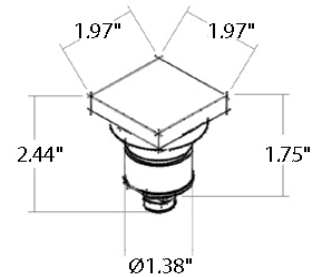

Frost is a recessed in-grade luminaire that comes in a round (Frost) and square (Frost S) version, each in 3 different sizes, that can be installed on floors or walls. It is available in static white or RGBW in an anodized aluminum finish.

## TECHNICAL DATA

<b>Wattage</b>	1.5W (Frost 1) 2.2W (Frost 2) 5W (Frost 3)
<b>Power Supply</b>	Remote 24VDC, not included. See page 2.
<b>Construction</b>	Body: Anticorodal Aluminum ( <i>Anodizing Treatment</i> ) Stainless Steel on request. Lens: Tempered, Frosted Glass Cable Length: 1.64'
<b>CCT</b>	3000K, 4000K, RGBW (Tunable White on request)
<b>BUG Rating</b>	B0-U3-G0
<b>Delivered Lumens</b>	167 lm (3000K) 192 lm (4000K)
<b>Efficacy</b>	111.3 lm/W (3000K) 128.0 lm/W (4000K)
<b>Optics</b>	Diffuse
<b>Finishes</b>	Anodized Aluminum
<b>Fixture Dimensions</b>	1.97" x 1.97" x 2.44" h (Frost 1-S) 2.56" x 2.56" x 2.44" h (Frost 2-S) 4.33" x 4.33" x 2.44" h (Frost 3-S)
<b>Color Consistency</b>	<3-Step MacAdam
<b>IP Rating</b>	IP67
<b>Impact Resistance</b>	IK05 (Square Version only)
<b>Walkover Capacity</b>	Up to 2205 lbs

Fixture Dimensions  
**FROST 1-S**

**FROST 2-S**

**FROST 3-S**