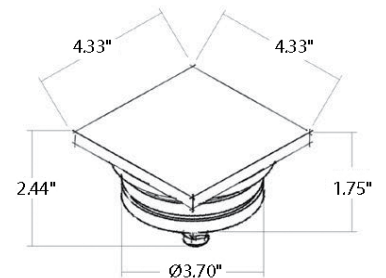

## TECHNICAL DATA

<b>Wattage</b>	1.5W (Frost 1) 2.2W (Frost 2) 5W (Frost 3)
<b>Power Supply</b>	Remote 24VDC, not included. See page 2.
<b>Construction</b>	Body: Anticorodal Aluminum ( <i>Anodizing Treatment</i> ) Stainless Steel on request. Lens: Tempered, Frosted Glass Cable Length: 1.64'
<b>CCT</b>	3000K, 4000K, RGBW (Tunable White on request)
<b>BUG Rating</b>	B0-U3-G0
<b>Delivered Lumens</b>	167 lm (3000K) 192 lm (4000K)
<b>Efficacy</b>	111.3 lm/W (3000K) 128.0 lm/W (4000K)
<b>Optics</b>	Diffuse
<b>Finishes</b>	Anodized Aluminum
<b>Fixture Dimensions</b>	1.97" x 1.97" x 2.44" h (Frost 1-S) 2.56" x 2.56" x 2.44" h (Frost 2-S) 4.33" x 4.33" x 2.44" h (Frost 3-S)
<b>Color Consistency</b>	<3-Step MacAdam
<b>IP Rating</b>	IP67
<b>Impact Resistance</b>	IK05 (Square Version only)
<b>Walkover Capacity</b>	Up to 2205 lbs

Fixture Dimensions  
**FROST 1-S**

**FROST 2-S**

**FROST 3-S**