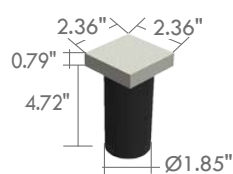

LM20.102230 (Frost 2-S)
Outer Casing IP20
For in-grade use