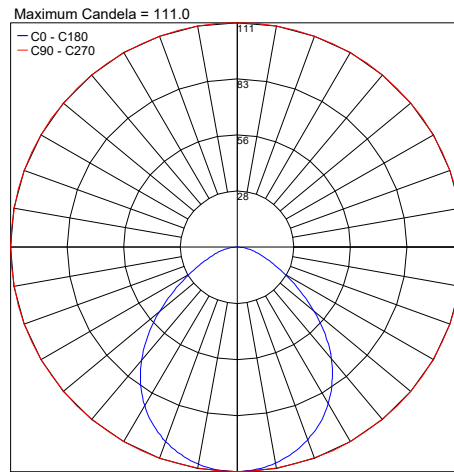

PHOTOMETRIC FILENAME : FROST 3-S LM07.101315.03.DLXX.IES

Job Name/Date:

Fixture Type Designation: