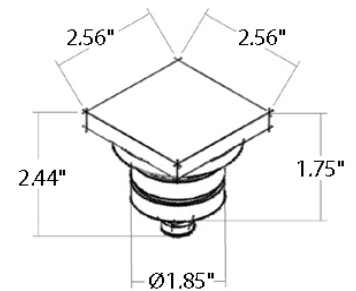

Frost is a recessed in-grade luminaire that comes in a round (Frost) and square (Frost S) version, each in 3 different sizes, that can be installed on floors or walls. It is available in static white or RGBW in an anodized aluminum finish.

## TECHNICAL DATA

<b>Wattage</b>	1.5W (Frost 1) 2.2W (Frost 2) 5W (Frost 3)
<b>Power Supply</b>	Remote 24VDC, not included. See page 2.
<b>Construction</b>	Body: Anticorodal Aluminum ( <i>Anodizing Treatment</i> ) Stainless Steel on request. Lens: Tempered, Frosted Glass Cable Length: 1.64'
<b>CCT</b>	3000K, 4000K, RGBW (Tunable White on request)
<b>BUG Rating</b>	B0-U3-G0
<b>Delivered Lumens</b>	167 lm (3000K) 192 lm (4000K)
<b>Efficacy</b>	111.3 lm/W (3000K) 128.0 lm/W (4000K)
<b>Optics</b>	Diffuse
<b>Finishes</b>	Anodized Aluminum
<b>Fixture Dimensions</b>	1.97" x 1.97" x 2.44" h (Frost 1-S) 2.56" x 2.56" x 2.44" h (Frost 2-S) 4.33" x 4.33" x 2.44" h (Frost 3-S)
<b>Color Consistency</b>	<3-Step MacAdam
<b>IP Rating</b>	IP67
<b>Impact Resistance</b>	IK05 (Square Version only)
<b>Walkover Capacity</b>	Up to 2205 lbs

Fixture Dimensions  
**FROST 1-S**

**FROST 2-S**

**FROST 3-S**