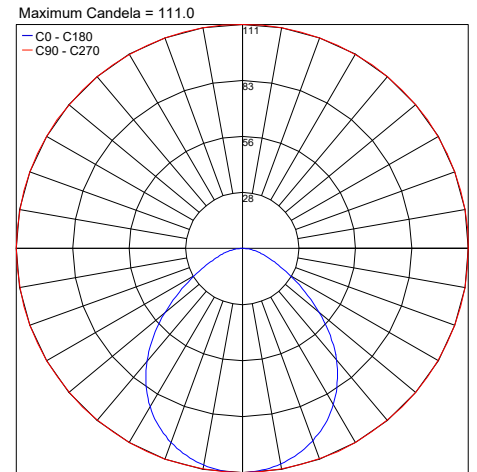

PHOTOMETRIC FILENAME : FROST 3-S LM07.101315.03.DLXX.IES

Job Name/Date:

Fixture Type Designation: