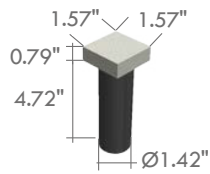

SUGGESTED POWER SUPPLIES

24VDC

Part Number	Description	Input/Output	# of Fixtures		
			Frost S 1	Frost S 2	Frost S 3
PPLT00149	Non-Dim	120VAC to 24VDC, 10W, Class 2, IP65	1-5	1-3	1-1
PPLT00632	0-10V Dimming (Dim to Off)	120-277VAC to 24VDC, 12W, Class 2	1-6	1-4	1-1
PPLT00056	Non-Dim	120V-277AC to 24VDC, 26W, Class 2, IP66	1-13	1-9	1-4
PPLT00627	ELV/TRIAC & 0-10V Dimming (100-0%)	120-277VAC to 24VDC, 96W, Class 2, IP67	1-51	1-34	1-15
PPLT00158	Non-Dim	120VAC to 24VDC, 100W, Class 2	1-53	1-36	1-16
PPLT00543	0-10V Dimming to 15% (-40°C / -40°F cold weather start)	120-277VAC to 24VDC, 100W, Class 2	7-53	4-36	2-16

For other power supply options consult factory.

ACCESSORIES - Installation

LM20.102229 (Frost 1-S)
Outer Casing IP20
For in-grade use