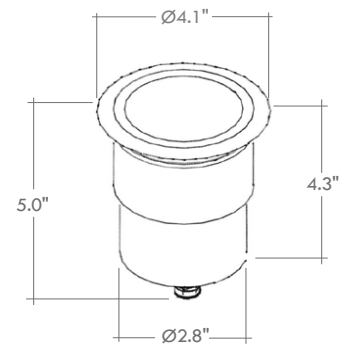

Gem Pro is a round, IP67-rated, recessed fixture with frame, suitable for installation in floors or walls, made to ensure durability and maximum resistance against atmospheric agents. Gem Pro 3 is the Ø4.1" version with 12.2W, 3 color temperatures and 4 optics options.

TECHNICAL DATA

Wattage / Input	12.2W (24VDC)
Power Supply	Remote, not included. See page 2.
Construction	Body: Anticorodal Aluminum, Stainless Steel on request. Front Ring Nut: AISI 316L Stainless Steel Lens: PMMA (Acrylic) Diffuser: Extra Clear Glass Cable Length: 1.64'
CCT	2700K, 3000K, 4000K
BUG Rating	B0-U4-G0 (3000K, 12°, 25°) B0-U5-G0 (3000K, 40°) B0-U5-G1 (3000K, Wall Washer)
Delivered Lumens	2066 lm (3000K)
Efficacy	169.3 lm/W (3000K)
Optics	4 Standard, See Below
Finishes	Stainless or Bronze
Fixture Dimensions	Ø 4.13" x 5.00" h
Cutout Dimensions	Ø2.87"
Color Consistency	<3-Step MacAdam
IP Rating	IP67
Driveover Capacity	Up to 3307 lbs

Fixture Dimensions

ORDERING INFORMATION

Example: LM07.104032.US.05.MD.BP. Accessories / Power Supplies ordered separately.

LM07.104032.US	.	.	.
Model No.	Finish	Optic	CCT
LM07.104032.US	05 - Stainless 59 - Bronze	SP - 12° MD - 25° FL - 40° WW - Wall Washer	BC - 2700K BP - 3000K BF - 4000K

For other power supply options consult factory.

ACCESSORIES - Installation

LM20.104130

Outer Casing IP20

Sizes $\varnothing 4.33" \times 6.30" h$

Hole $\varnothing 2.87"$

PHOTOMETRIC DATA

Note: All photometric data is 3000K