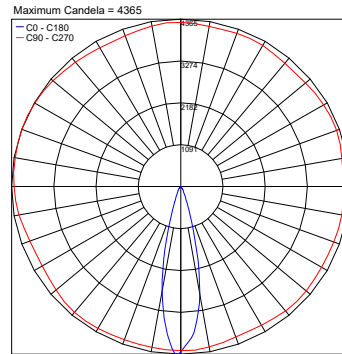

SUGGESTED POWER SUPPLIES

24VDC

Part Number	Description	Input/Output	# of Fixtures
PPLT00056	Non-Dim	120V-277AC to 24VDC, 26W, Class 2, IP66	1-1
PPLT00627	ELV/TRIAC & 0-10V Dimming (100-0%)	120-277VAC to 24VDC, 96W, Class 2, IP67	1-6
PPLT00158	Non-Dim	120VAC to 24VDC, 100W, Class 2	1-6
PPLT00543	0-10V Dimming to 15% (-40°C / -40°F cold weather start)	120-277VAC to 24VDC, 100W, Class 2	1-6

For other power supply options consult factory.

ACCESSORIES - Installation

LM20.104130

Outer Casing IP20

Sizes $\varnothing 4.33" \times 6.30" h$

Hole $\varnothing 2.87"$

PHOTOMETRIC DATA

Note: All photometric data is 3000K

Job Name/Date:

Fixture Type Designation: