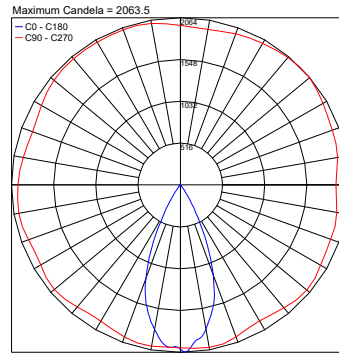

SUGGESTED POWER SUPPLIES

24VDC

Part Number	Description	Input/Output	# of Fixtures
PPLT00056	Non-Dim	120V-277AC to 24VDC, 26W, Class 2, IP66	1-1
PPLT00627	ELV/TRIAC & 0-10V Dimming (100-0%)	120-277VAC to 24VDC, 96W, Class 2, IP67	1-6
PPLT00158	Non-Dim	120VAC to 24VDC, 100W, Class 2	1-6
PPLT00543	0-10V Dimming to 15% (-40°C / -40°F cold weather start)	120-277VAC to 24VDC, 100W, Class 2	1-6

For other power supply options consult factory.

ACCESSORIES - Installation

LM20.104130

Outer Casing IP20

Sizes $\varnothing 4.33" \times 6.30" h$

Hole $\varnothing 2.87"$

PHOTOMETRIC DATA

Note: All photometric data is 3000K

Job Name/Date:

Fixture Type Designation: