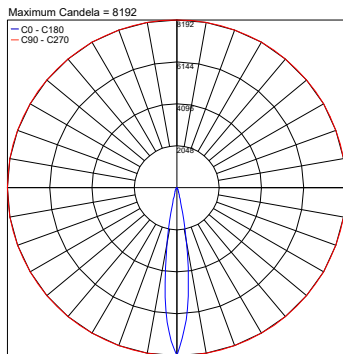

SUGGESTED POWER SUPPLIES

24VDC

Part Number	Description	Input/Output	# of Fixtures
PPLT00056	Non-Dim	120V-277AC to 24VDC, 26W, Class 2, IP66	1-1
PPLT00627	ELV/TRIAC & 0-10V Dimming (100-0%)	120-277VAC to 24VDC, 96W, Class 2, IP67	1-6
PPLT00158	Non-Dim	120VAC to 24VDC, 100W, Class 2	1-6
PPLT00543	0-10V Dimming to 15% (-40°C / -40°F cold weather start)	120-277VAC to 24VDC, 100W, Class 2	1-6

For other power supply options consult factory.

ACCESSORIES - Installation

LM20.104130

Outer Casing IP20

Sizes $\varnothing 4.33" \times 6.30" h$

Hole $\varnothing 2.87"$

PHOTOMETRIC DATA

Note: All photometric data is 3000K

Job Name/Date:

Fixture Type Designation: