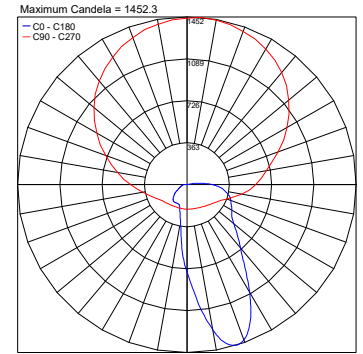

SUGGESTED POWER SUPPLIES

24VDC

Part Number	Description	Input/Output	# of Fixtures
PPLT00056	Non-Dim	120V-277AC to 24VDC, 26W, Class 2, IP66	1-1
PPLT00627	ELV/TRIAC & 0-10V Dimming (100-0%)	120-277VAC to 24VDC, 96W, Class 2, IP67	1-6
PPLT00158	Non-Dim	120VAC to 24VDC, 100W, Class 2	1-6
PPLT00543	0-10V Dimming to 15% (-40°C / -40°F cold weather start)	120-277VAC to 24VDC, 100W, Class 2	1-6

For other power supply options consult factory.

ACCESSORIES - Installation

LM20.104130

Outer Casing IP20

Sizes $\varnothing 4.33" \times 6.30" h$

Hole $\varnothing 2.87"$

PHOTOMETRIC DATA

Note: All photometric data is 3000K

Job Name/Date:

Fixture Type Designation: