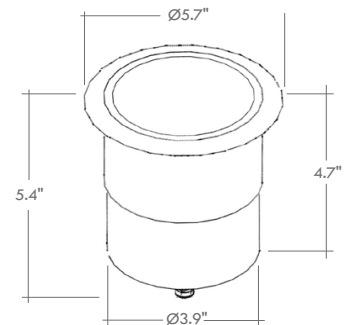

Gem Pro is a round, IP67-rated, recessed fixture with frame, suitable for installation in floors or walls, made to ensure durability and maximum resistance against atmospheric agents. Gem Pro 4 is the Ø5.7" version with 19W, 3 color temperatures and 4 optics options.

TECHNICAL DATA

| | |
|---------------------------|---|
| Wattage / Input | 19W (24VDC) |
| Power Supply | Remote, not included. See page 2. |
| Construction | Body: Anticorodal Aluminum, Stainless Steel on request. Front Ring Nut: AISI 316L Stainless Steel Lens: PMMA (Acrylic) Diffuser: Extra Clear Glass Cable Length: 1.64' |
| CCT | 2700K, 3000K, 4000K |
| BUG Rating | B0-U5-G0 (3000K) B0-U5-G1 (3000K, Wall Washer) |
| Delivered Lumens | 2802 lm (3000K) |
| Efficacy | 147.5 lm/W (3000K) |
| Optics | 4 Standard, See Below |
| Finishes | Stainless or Bronze |
| Fixture Dimensions | Ø5.71" x 5.39" h |
| Cutout Dimensions | Ø3.98" |
| Color Consistency | <3-Step MacAdam |
| IP Rating | IP67 |
| Driveover Capacity | Up to 3307 lbs |

Fixture Dimensions

ORDERING INFORMATION

Example: LM07.104031.US.05.MD.BP. Accessories / Power Supplies ordered separately.

| LM07.104031.US | . | . | . | . |
|----------------|-------------------------------|--|--|---|
| Model No. | Finish | Optic | CCT | |
| LM07.104031.US | 05 - Stainless 59 - Bronze | SP - 12° MD - 25° FL - 40° WW - Wall Washer | BC - 2700K BP - 3000K BF - 4000K | |

For other power supply options consult factory.

ACCESSORIES - Installation

LM20.104131

Outer Casing IP20

Sizes $\varnothing 4.92'' \times 6.30'' h$

Hole $\varnothing 3.98''$

PHOTOMETRIC DATA

Note: All photometric data is 3000K