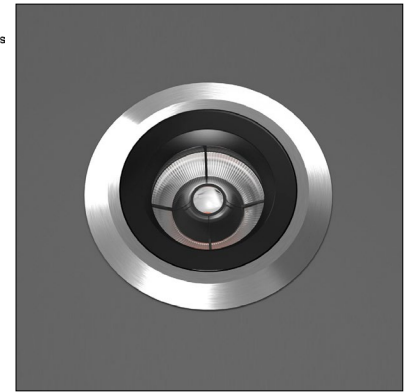

Gem Pro is a round, IP67-rated, recessed fixture with frame, suitable for installation in floors or walls, made to ensure durability and maximum resistance against atmospheric agents. Gem Pro 4 is the Ø5.7" version with 19W, 3 color temperatures and 4 optics options.

TECHNICAL DATA

| | |
|---------------------------|---|
| Wattage / Input | 19W (24VDC) |
| Power Supply | Remote, not included. See page 2. |
| Construction | Body: Anticorodal Aluminum, Stainless Steel on request. Front Ring Nut: AISI 316L Stainless Steel Lens: PMMA (Acrylic) Diffuser: Extra Clear Glass Cable Length: 1.64' |
| CCT | 2700K, 3000K, 4000K |
| BUG Rating | B0-U5-G0 (3000K) B0-U5-G1 (3000K, Wall Washer) |
| Delivered Lumens | 2802 lm (3000K) |
| Efficacy | 147.5 lm/W (3000K) |
| Optics | 4 Standard, See Below |
| Finishes | Stainless or Bronze |
| Fixture Dimensions | Ø5.71" x 5.39" h |
| Cutout Dimensions | Ø3.98" |
| Color Consistency | <3-Step MacAdam |
| IP Rating | IP67 |
| Driveover Capacity | Up to 3307 lbs |

Fixture Dimensions

ORDERING INFORMATION

Example: LM07.104031.US.05.MD.BP. Accessories / Power Supplies ordered separately.

| LM07.104031.US | . | . | . | . |
|----------------|-------------------------------|--|--|---|
| Model No. | Finish | Optic | CCT | |
| LM07.104031.US | 05 - Stainless 59 - Bronze | SP - 12° MD - 25° FL - 40° WW - Wall Washer | BC - 2700K BP - 3000K BF - 4000K | |

For other power supply options consult factory.

ACCESSORIES - Installation

LM20.104131

Outer Casing IP20

Sizes $\varnothing 4.92'' \times 6.30'' h$

Hole $\varnothing 3.98''$

PHOTOMETRIC DATA

Note: All photometric data is 3000K