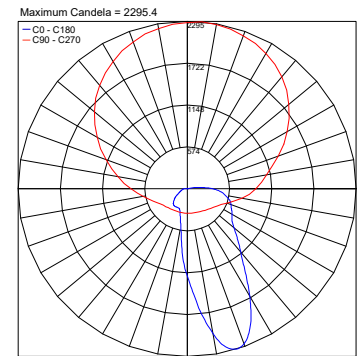

SUGGESTED POWER SUPPLIES

24VDC

Part Number	Description	Input/Output	# of Fixtures
PPLT00155	Non-Dim	120VAC to 24VDC, 30W, Class 2	1-1
PPLT00627	ELV/TRIAC & 0-10V Dimming (100-0%)	120-277VAC to 24VDC, 96W, Class 2, IP67	1-3
PPLT00158	Non-Dim	120VAC to 24VDC, 100W, Class 2	1-3
PPLT00543	0-10V Dimming to 15% (-40°C / -40°F cold weather start)	120-277VAC to 24VDC, 100W, Class 2	1-3

For other power supply options consult factory.

ACCESSORIES - Installation

LM20.104131

Outer Casing IP20

Sizes $\varnothing 4.92'' \times 6.30'' h$

Hole $\varnothing 3.98''$

PHOTOMETRIC DATA

Note: All photometric data is 3000K

Job Name/Date:

Fixture Type Designation: