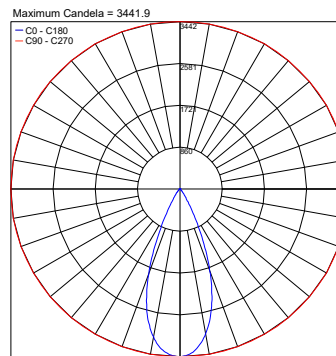

SUGGESTED POWER SUPPLIES

24VDC

Part Number	Description	Input/Output	# of Fixtures
PPLT00155	Non-Dim	120VAC to 24VDC, 30W, Class 2	1-1
PPLT00627	ELV/TRIAC & 0-10V Dimming (100-0%)	120-277VAC to 24VDC, 96W, Class 2, IP67	1-3
PPLT00158	Non-Dim	120VAC to 24VDC, 100W, Class 2	1-3
PPLT00543	0-10V Dimming to 15% (-40°C / -40°F cold weather start)	120-277VAC to 24VDC, 100W, Class 2	1-3

For other power supply options consult factory.

ACCESSORIES - Installation

LM20.104131

Outer Casing IP20

Sizes $\varnothing 4.92'' \times 6.30'' h$

Hole $\varnothing 3.98''$

PHOTOMETRIC DATA

Note: All photometric data is 3000K

Job Name/Date:

Fixture Type Designation: