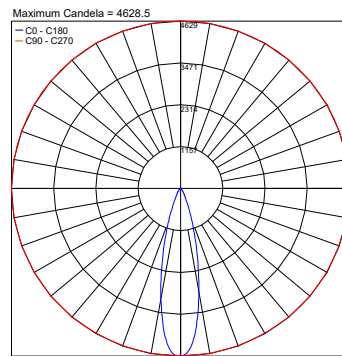

SUGGESTED POWER SUPPLIES

24VDC

Part Number	Description	Input/Output	# of Fixtures
PPLT00155	Non-Dim	120VAC to 24VDC, 30W, Class 2	1-1
PPLT00627	ELV/TRIAC & 0-10V Dimming (100-0%)	120-277VAC to 24VDC, 96W, Class 2, IP67	1-3
PPLT00158	Non-Dim	120VAC to 24VDC, 100W, Class 2	1-3
PPLT00543	0-10V Dimming to 15% (-40°C / -40°F cold weather start)	120-277VAC to 24VDC, 100W, Class 2	1-3

For other power supply options consult factory.

ACCESSORIES - Installation

LM20.104131

Outer Casing IP20

Sizes $\varnothing 4.92'' \times 6.30'' h$

Hole $\varnothing 3.98''$

PHOTOMETRIC DATA

Note: All photometric data is 3000K

Job Name/Date:

Fixture Type Designation: