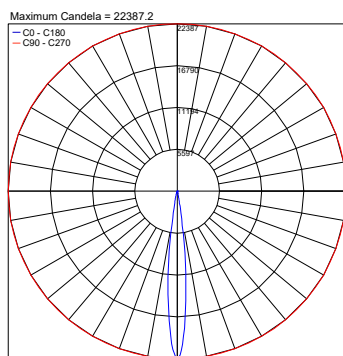

SUGGESTED POWER SUPPLIES

24VDC

Part Number	Description	Input/Output	# of Fixtures
PPLT00155	Non-Dim	120VAC to 24VDC, 30W, Class 2	1-1
PPLT00627	ELV/TRIAC & 0-10V Dimming (100-0%)	120-277VAC to 24VDC, 96W, Class 2, IP67	1-3
PPLT00158	Non-Dim	120VAC to 24VDC, 100W, Class 2	1-3
PPLT00543	0-10V Dimming to 15% (-40°C / -40°F cold weather start)	120-277VAC to 24VDC, 100W, Class 2	1-3

For other power supply options consult factory.

ACCESSORIES - Installation

LM20.104131

Outer Casing IP20

Sizes $\varnothing 4.92'' \times 6.30'' h$

Hole $\varnothing 3.98''$

PHOTOMETRIC DATA

Note: All photometric data is 3000K

Job Name/Date:

Fixture Type Designation: