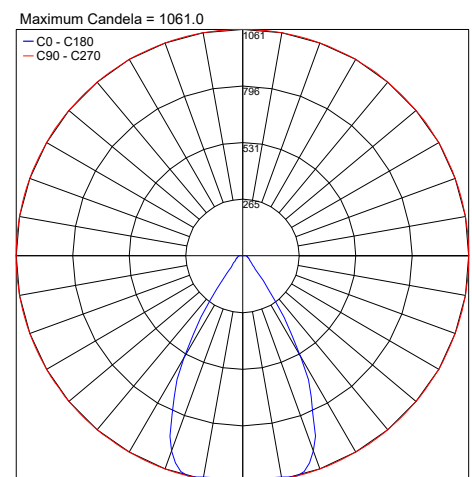

TECHNICAL DATA

LED Wattage / Total	10W (300mA)
Power Supply	Remote, not included. See page 2
Construction	Body: Die-Cast Aluminum Lens: Extra clear tempered glass 0.39" (10 mm)
CCT	3000K, 4000K
BUG Rating	B1-U1-G1 (19°, 60°) B1-U1-G0 (33°)
CRI	>90
Delivered Lumens	1144 lm (19°, 3000K) 1128 lm (33°, 3000K) 1144 lm (60°, 3000K)
Efficacy	91.5 lm/W (19°, 3000K) 90 lm/W (33°, 3000K) 91.5 lm/W (60°, 3000K)
Optics	19°, 33°, 60°
Finishes	Graphite, Gray
Fixture Dimensions	Ø5.1" x 8.4"
Lumen Maintenance	L70 >50,000hrs (Ta 40°C)
Color Consistency	3-Step MacAdam
IP Rating	IP66
Impact Resistance	IK08

For other power supply options consult factory.

PHOTOMETRIC DATA

Note: All photometric data is 3000K

PHOTOMETRIC FILENAME : LYRAS 130 30K 19° - LY70XXSHB10X.IES

PHOTOMETRIC FILENAME : LYRAS 130 30K 33° - LY70XXMHB10X.IES