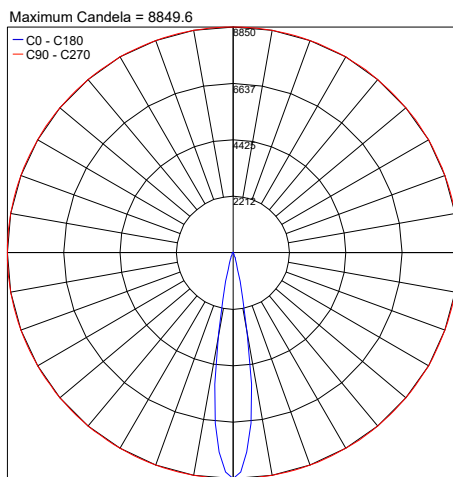

TECHNICAL DATA

LED Wattage / Total	10W (300mA)
Power Supply	Remote, not included. See page 2
Construction	Body: Die-Cast Aluminum Lens: Extra clear tempered glass 0.39" (10 mm)
CCT	3000K, 4000K
BUG Rating	B1-U1-G1 (19°, 60°) B1-U1-G0 (33°)
CRI	>90
Delivered Lumens	1144 lm (19°, 3000K) 1128 lm (33°, 3000K) 1144 lm (60°, 3000K)
Efficacy	91.5 lm/W (19°, 3000K) 90 lm/W (33°, 3000K) 91.5 lm/W (60°, 3000K)
Optics	19°, 33°, 60°
Finishes	Graphite, Gray
Fixture Dimensions	Ø5.1" x 8.4"
Lumen Maintenance	L70 >50,000hrs (Ta 40°C)
Color Consistency	3-Step MacAdam
IP Rating	IP66
Impact Resistance	IK08

Fixture Dimensions

ORDERING INFORMATION

Example: LNL70SOF SHBAZH1R.US. Power Supplies sold separately.

LNL70SOF			BAZ			US
Model No.	Optics	CCT	BAZ	Finish	Emergency	US
LNL70SOF	S - 19° Spot M - 33° Medium W - 60° Flood	H - 3000K N - 4000K		L - Graphite H - Gray	00 - None 1R - Remote Emergency	

Job Name/Date:

Fixture Type Designation:

SUGGESTED POWER SUPPLIES

300mA

Part Number	Description	Input/Output	# of Fixtures
PPLT00625	ELV / TRIAC & 0-10V Dimming	120-277VAC to 300mA, 12.6W, Class 2	1-1
PPLT00308-P	0-10V Dimming to 0.1%	120-277VAC to 300mA, 30W, Class 2, DAMP	1-1
PPLT00168-P	0-10V Dimming to 1.0% (2 channels)	120-277VAC to 300mA, 50W, Class 2	1-2
PPLT00309-P	0-10V Dimming to 0.1%	120-277VAC to 300mA, 50W, Class 2, DAMP	1-1
PPLT00538-P	0-10V Dimming to 0.1% (4 channels)	120-277VAC to 300mA, 100W, Class 2	1-4

For other power supply options consult factory.

PHOTOMETRIC DATA

Note: All photometric data is 3000K

PHOTOMETRIC FILENAME : LYRAS 130 30K 19° - LY70XXSHB10X.IES

PHOTOMETRIC FILENAME : LYRAS 130 30K 33° - LY70XXMHB10X.IES