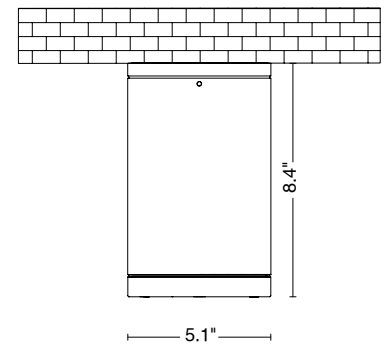

TECHNICAL DATA

LED Wattage / Total	10W (300mA)
Power Supply	Remote, not included. See page 2
Construction	Body: Die-Cast Aluminum Lens: Extra clear tempered glass 0.39" (10 mm)
CCT	3000K, 4000K
BUG Rating	B1-U1-G1 (19°, 60°) B1-U1-G0 (33°)
CRI	>90
Delivered Lumens	1144 lm (19°, 3000K) 1128 lm (33°, 3000K) 1144 lm (60°, 3000K)
Efficacy	91.5 lm/W (19°, 3000K) 90 lm/W (33°, 3000K) 91.5 lm/W (60°, 3000K)
Optics	19°, 33°, 60°
Finishes	Graphite, Gray
Fixture Dimensions	Ø5.1" x 8.4"
Lumen Maintenance	L70 >50,000hrs (Ta 40°C)
Color Consistency	3-Step MacAdam
IP Rating	IP66
Impact Resistance	IK08

Fixture Dimensions