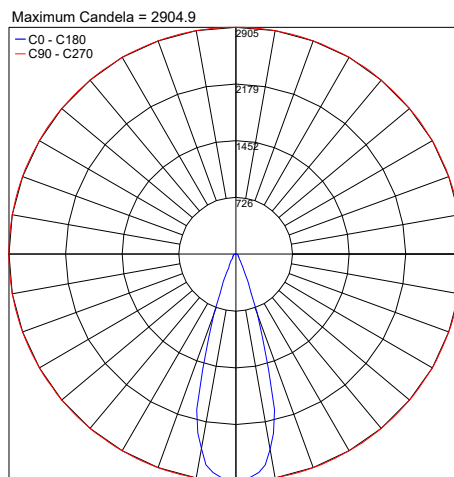

TECHNICAL DATA

LED Wattage / Total	10W (300mA)
Power Supply	Remote, not included. See page 2
Construction	Body: Die-Cast Aluminum Lens: Extra clear tempered glass 0.39" (10 mm)
CCT	3000K, 4000K
BUG Rating	B1-U1-G1 (19°, 60°) B1-U1-G0 (33°)
CRI	>90
Delivered Lumens	1144 lm (19°, 3000K) 1128 lm (33°, 3000K) 1144 lm (60°, 3000K)
Efficacy	91.5 lm/W (19°, 3000K) 90 lm/W (33°, 3000K) 91.5 lm/W (60°, 3000K)
Optics	19°, 33°, 60°
Finishes	Graphite, Gray
Fixture Dimensions	Ø5.1" x 8.4"
Lumen Maintenance	L70 >50,000hrs (Ta 40°C)
Color Consistency	3-Step MacAdam
IP Rating	IP66
Impact Resistance	IK08

Fixture Dimensions

ORDERING INFORMATION

Example: LNL70SOF SHBAZH1R.US. Power Supplies sold separately.

LNL70SOF			BAZ			US
Model No.	Optics	CCT	BAZ	Finish	Emergency	US
LNL70SOF	S - 19° Spot M - 33° Medium W - 60° Flood	H - 3000K N - 4000K		L - Graphite H - Gray	00 - None 1R - Remote Emergency	

Job Name/Date:

Fixture Type Designation:

SUGGESTED POWER SUPPLIES

300mA

Part Number	Description	Input/Output	# of Fixtures
PPLT00625	ELV / TRIAC & 0-10V Dimming	120-277VAC to 300mA, 12.6W, Class 2	1-1
PPLT00308-P	0-10V Dimming to 0.1%	120-277VAC to 300mA, 30W, Class 2, DAMP	1-1
PPLT00168-P	0-10V Dimming to 1.0% (2 channels)	120-277VAC to 300mA, 50W, Class 2	1-2
PPLT00309-P	0-10V Dimming to 0.1%	120-277VAC to 300mA, 50W, Class 2, DAMP	1-1
PPLT00538-P	0-10V Dimming to 0.1% (4 channels)	120-277VAC to 300mA, 100W, Class 2	1-4

For other power supply options consult factory.

PHOTOMETRIC DATA

Note: All photometric data is 3000K

PHOTOMETRIC FILENAME : LYRAS 130 30K 19° - LY70XXSHB10X.IES

PHOTOMETRIC FILENAME : LYRAS 130 30K 33° - LY70XXMHB10X.IES