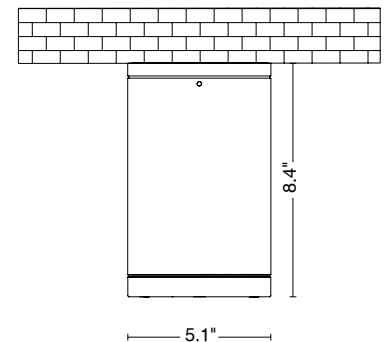

# LYRAS 130 - CEILING

LYRAS 130 CEILING is a single beam cylinder luminaire that can be either ceiling- or wall-mounted and is perfect for installation in areas with extreme weather conditions, thanks to its A4 stainless steel components and protection gaskets. It is available with spot, medium or wide flood optics, and 2 standard finishes.

## TECHNICAL DATA

<b>Wattage</b>	10W
<b>Power Supply</b>	Remote 350mA, not included. See page 2
<b>Construction</b>	Body: Die-Cast Aluminum Lens: Extra-clear Tempered Glass 0.39" (10 mm)
<b>CCT</b>	2700K, 3000K, 4000K
<b>BUG Rating</b>	B1-U1-G1 (19°, 60°) B1-U1-G0 (33°)
<b>CRI</b>	>90
<b>Delivered Lumens</b>	1144 lm (19°, 3000K) 1128 lm (33°, 3000K) 1144 lm (60°, 3000K)
<b>Efficacy</b>	91.5 lm/W (19°, 3000K) 90 lm/W (33°, 3000K) 91.5 lm/W (60°, 3000K)
<b>Optics</b>	19°, 33°, 60°
<b>Finishes</b>	Graphite, Gray
<b>Fixture Dimensions</b>	Ø5.1" x 8.4"
<b>Lumen Maintenance</b>	L80, B15 >60,000hrs (Ta 40°C)
<b>Color Consistency</b>	3-Step MacAdam
<b>IP Rating</b>	IP66
<b>Impact Resistance</b>	IK08

Fixture Dimensions