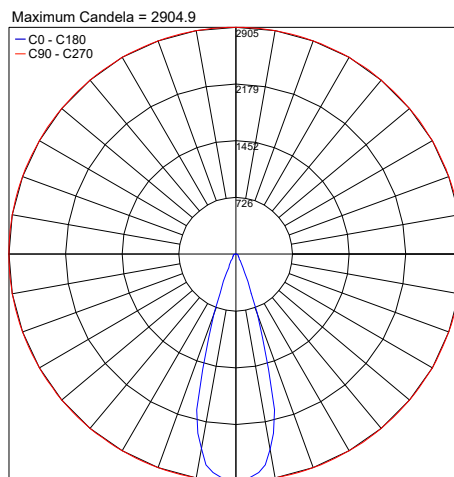

## SUGGESTED POWER SUPPLIES

300mA

Part Number	Description	Input/Output	# of Fixtures
<a href="#">PPLT00625</a>	ELV / TRIAC & 0-10V Dimming	120-277VAC to 300mA, 12.6W, Class 2	1-1
<a href="#">PPLT00308-P</a>	0-10V Dimming to 0.1%	120-277VAC to 300mA, 30W, Class 2, DAMP	1-1
<a href="#">PPLT00168-P</a>	0-10V Dimming to 1.0% (2 channels)	120-277VAC to 300mA, 50W, Class 2	1-2
<a href="#">PPLT00309-P</a>	0-10V Dimming to 0.1%	120-277VAC to 300mA, 50W, Class 2, DAMP	1-1
<a href="#">PPLT00538-P</a>	0-10V Dimming to 0.1% (4 channels)	120-277VAC to 300mA, 100W, Class 2	1-4

## PHOTOMETRIC DATA

Note: All photometric data is 3000K

PHOTOMETRIC FILENAME : LYRAS 130 30K 19° - LY70XXSHB10X.IES

PHOTOMETRIC FILENAME : LYRAS 130 30K 33° - LY70XXMHB10X.IES

PHOTOMETRIC FILENAME : LYRAS 130 30K 60° - LY70XXWHB10X.IES