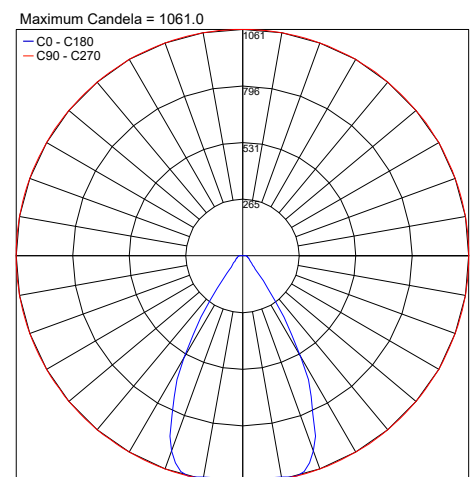

## PHOTOMETRIC DATA

Note: All photometric data is 3000K

PHOTOMETRIC FILENAME : LYRAS 130 30K 19° - LY70XXSHB10X.IES

PHOTOMETRIC FILENAME : LYRAS 130 30K 33° - LY70XXMHB10X.IES

PHOTOMETRIC FILENAME : LYRAS 130 30K 60° - LY70XXWHB10X.IES