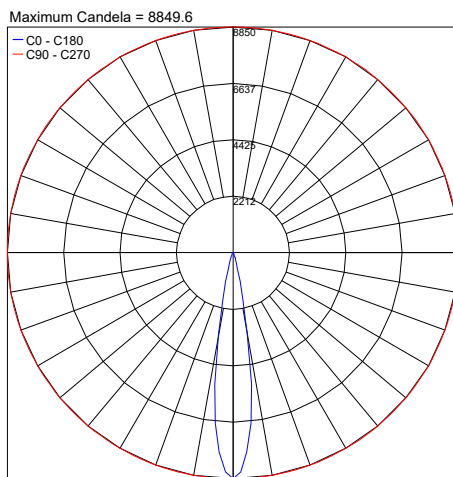

Fixture Dimensions

## SUGGESTED POWER SUPPLIES

300mA

Part Number	Description	Input/Output	# of Fixtures
<a href="#">PPLT00625</a>	ELV / TRIAC & 0-10V Dimming	120-277VAC to 300mA, 12.6W, Class 2	1-1
<a href="#">PPLT00308-P</a>	0-10V Dimming to 0.1%	120-277VAC to 300mA, 30W, Class 2, DAMP	1-1
<a href="#">PPLT00168-P</a>	0-10V Dimming to 1.0% (2 channels)	120-277VAC to 300mA, 50W, Class 2	1-2
<a href="#">PPLT00309-P</a>	0-10V Dimming to 0.1%	120-277VAC to 300mA, 50W, Class 2, DAMP	1-1
<a href="#">PPLT00538-P</a>	0-10V Dimming to 0.1% (4 channels)	120-277VAC to 300mA, 100W, Class 2	1-4

## PHOTOMETRIC DATA

Note: All photometric data is 3000K

PHOTOMETRIC FILENAME : LYRAS 130 30K 19° - LY70XXSHB10X.IES

PHOTOMETRIC FILENAME : LYRAS 130 30K 33° - LY70XXMHB10X.IES

PHOTOMETRIC FILENAME : LYRAS 130 30K 60° - LY70XXWHB10X.IES