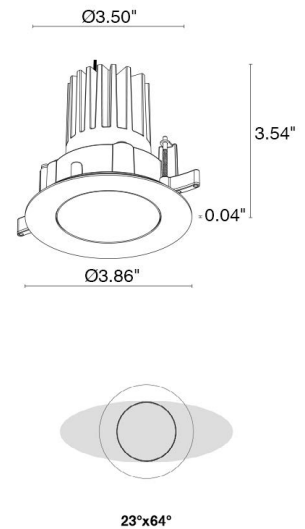

TECHNICAL DATA

Wattage / Input	8W (350mA - General Use / 200mA - Steam Rooms)
Power Supply	Remote, not included. See page 2.
Construction	Body: Thermally Conductive Technopolymer Trim: Stainless Steel Lens: Diffuse or Extra-clear Glass Cable Length: 1.64' standard
Ceiling Thickness	Works with ceilings 1/8" to 1" thick. For ceilings 3/64" to 5/64" thick, use spring clips
CCT	2200K, 2700K, 3000K, 4000K
CRI	80, >90 (2200K only available >90)
Delivered Lumens	498 lm (3000K, 25°, CRI >90, 350mA) 588 lm (3000K, 25°, CRI 80, 350mA)
Efficacy	62.3 lm/W (3000K, 25°, CRI >90) 73.5 lm/W (3000K, 25°, CRI 80)
Optics	6 Standard (see below)
Finishes	5 Standard, Custom RAL on request
Fixture Dimensions	Ø3.86" x 3.54" h
Cut-out Size	Ø3.54"
Fixture Weight	1.32 lbs
UGR	<19 for 19°, 25° and 37° optics
Lumen Maintenance	60,000 hrs L90, B10 (Ta 25°C)
Color Consistency	2-Step MacAdam
Operating Temp.	-4°F to +113°F
IP Rating	IP66
IK Rating	IK10

Fixture Dimensions

ORDERING INFORMATION

Example: AP1010100150KF or AP1010100150KF.ST. Accessories / Power Supplies ordered separately.

AP1010		0					
Model #	CRI	Power	Accessories	CCT	Optics	Finish	
AP1010	0 - CRI 80 (not available on 2200K) 1 - CRI >90	0 - See Drivers on page 2	00 - None 01 - Honeycomb 02 - Anti-Glare <i>NOTE: Honeycomb Louvre and Anti-glare Shield not available on 0D (Diffuse) or 0W (23°x64°)</i>	N - 2200K (CRI>90 only) F - 2700K 5 - 3000K 9 - 4000K	0S - 19° 0M - 25° 0L - 37° 0K - 50° 0W - 23° x 64° 0D - Diffuse	H - Anthracite T - Cor-ten F - Gray E - White 7 - Primer C - Custom RAL (consult factory for "C")	.ST <i>NOTE: Add suffix if fixture is going to used in a steam room. NOT for use in saunas.</i>