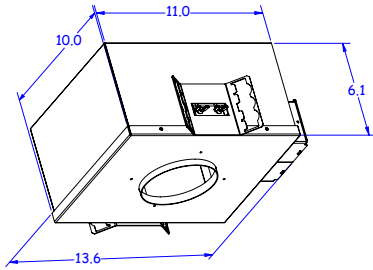

ACCESSORIES

Installation

WCA19-DP
IC / JA8 Housing

Anti-Glare

Honeycomb Louvre

Built into the fixture
The honeycomb louvre can be provided on all fixed optics except for diffuse and elliptical optics

Anti-glare Shield

Built into the fixture
The anti-glare shield can be provided on all fixed optics except for diffuse and elliptical optics

Various

PHOTOMETRIC DATA

See IES Files

Job Name/Date:

Fixture Type Designation: