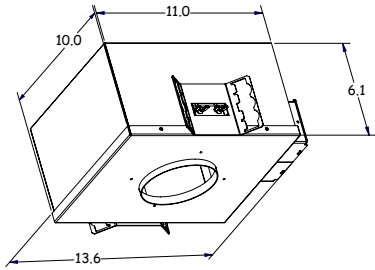

ACCESSORIES

Installation

WCA19-DP
IC / JA8 Housing

Anti-Glare