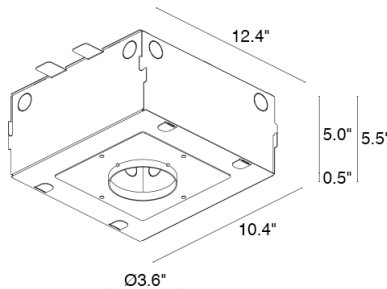

Various

PHOTOMETRIC DATA

See IES Files

Job Name/Date:

Fixture Type Designation: