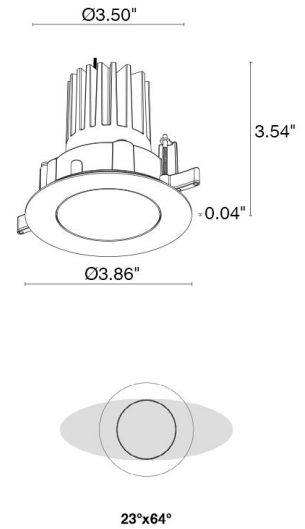

## TECHNICAL DATA

<b>Wattage / Input</b>	8W (350mA - General Use / 200mA - Steam Rooms)
<b>Power Supply</b>	Remote, not included. See page 2.
<b>Construction</b>	Body: Thermally Conductive Technopolymer Trim: Stainless Steel Lens: Diffuse or Extra-clear Glass Cable Length: 1.64' standard
<b>Ceiling Thickness</b>	Works with ceilings 1/8" to 3/4" thick. For ceilings 3/64" to 1 3/8" thick, use spring clips
<b>CCT</b>	2200K, 2700K, 3000K, 4000K
<b>CRI</b>	80, >90 (2200K only available >90)
<b>Delivered Lumens</b>	498 lm (3000K, 25°, CRI >90, 350mA) 588 lm (3000K, 25°, CRI 80, 350mA)
<b>Efficacy</b>	62.3 lm/W (3000K, 25°, CRI >90) 73.5 lm/W (3000K, 25°, CRI 80)
<b>Optics</b>	6 Standard (see below)
<b>Finishes</b>	5 Standard, Custom RAL on request (4 Stage Marine Grade Finish)
<b>Fixture Dimensions</b>	Ø3.86" x 3.54" h
<b>Cut-out Size</b>	Ø3.54"
<b>Fixture Weight</b>	1.32 lbs
<b>UGR</b>	<19 for 19°, 25° and 37° optics
<b>Lumen Maintenance</b>	60,000 hrs L90, B10 (Ta 25°C)
<b>Color Consistency</b>	2-Step MacAdam
<b>Operating Temp.</b>	-4°F to +113°F
<b>IP Rating</b>	IP66
<b>IK Rating</b>	IK10

Fixture Dimensions