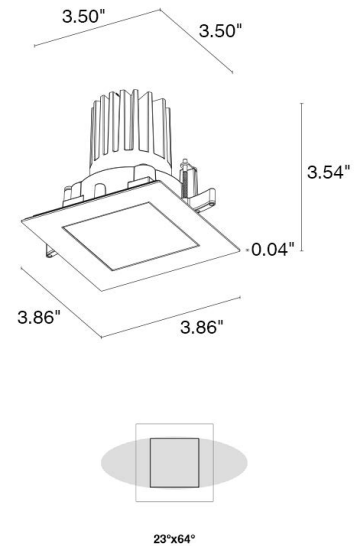

## TECHNICAL DATA

<b>Wattage / Input</b>	8W (350mA - General Use / 200mA - Steam Rooms)
<b>Power Supply</b>	Remote, not included. See page 2.
<b>Construction</b>	Body: Thermally Conductive Technopolymer Trim: Stainless Steel Lens: Diffuse or Extra-clear Glass Cable Length: 1.64' standard
<b>Ceiling Thickness</b>	Works with ceilings 1/8" to 3/4" thick For ceilings 3/64" to 1 3/8" thick, use spring clips
<b>CCT</b>	2200K, 2700K, 3000K, 4000K
<b>CRI</b>	80, >90 (2200K only available >90)
<b>Delivered Lumens</b>	498 lm (3000K, 25°, CRI >90, 350mA) 588 lm (3000K, 25°, CRI 80, 350mA)
<b>Efficacy</b>	62.3 lm/W (3000K, 25°, CRI >90) 73.5 lm/W (3000K, 25°, CRI 80)
<b>Optics</b>	6 Standard (see below)
<b>Finishes</b>	5 Standard, Custom RAL on request (4 Stage Marine Grade Finish)
<b>Fixture Dimensions</b>	3.86" x 3.86" x 3.54" h
<b>Cut-out Size</b>	3.54" x 3.54"
<b>Fixture Weight</b>	1.32 lbs
<b>UGR</b>	< 19 for 19°, 25° and 37° optics
<b>Lumen Maintenance</b>	60,000 hrs L90, B10 (Ta 25°C)
<b>Color Consistency</b>	2-Step MacAdam
<b>Operating Temp.</b>	-4°F to +113°F
<b>IP Rating</b>	IP66
<b>IK Rating</b>	IK10

Fixture Dimensions