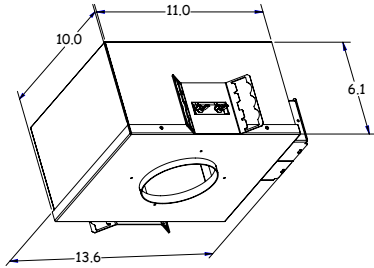

ACCESSORIES

Installation

WCA22-DP
IC / JA8 Housing

Anti-Glare