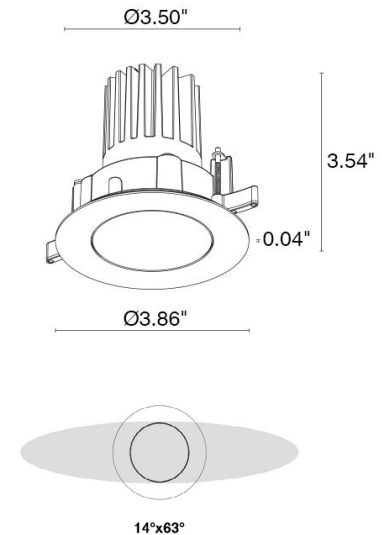

# ALTOPIANO 1.2

Altopiano is a family of compact, recessed outdoor downlights available in 3 sizes, round or square, suitable for hospitality and residential sectors, as well as steam rooms, NOT saunas. Available in static white, RGBW mixing or Dim to Warm. Altopiano 1.2 is the 3.9" round, RGBW version. PWM controller by others.

## TECHNICAL DATA

<b>Wattage / Input</b>	8W (24VDC)
<b>Power Supply</b>	Remote, not included. Consult factory.
<b>Construction</b>	Body: Thermally Conductive Technopolymer Trim: Stainless Steel Lens: Diffuse or Extra-clear Glass Cable Length: 1.64' standard
<b>Ceiling Thickness</b>	Works with ceilings 1/8" to 1" thick. For ceilings 3/64" to 5/64" thick, use spring clips.
<b>CCT</b>	RGBW
<b>CRI</b>	—
<b>Delivered Lumens</b>	310 lm: (R) 48 lm, (G) 117 lm, (B) 16 lm, (W) 129 lm (3000K, 24°)
<b>Efficacy</b>	38.8 lm/W (3000K, 24°)
<b>Optics</b>	6 Standard (see below)
<b>Finishes</b>	5 Standard, Custom RAL on request
<b>Fixture Dimensions</b>	Ø3.86" x 3.54" h
<b>Cut-out Size</b>	Ø3.54"
<b>Fixture Weight</b>	1.32 lbs
<b>LED Source</b>	1 High Intensity Power LED
<b>Lumen Maintenance</b>	60,000 hrs L90, B10 (Ta 25°C)
<b>Color Consistency</b>	—
<b>Operating Temp.</b>	-4°F to +113°F
<b>IP Rating</b>	IP66
<b>IK Rating</b>	IK08

Fixture Dimensions