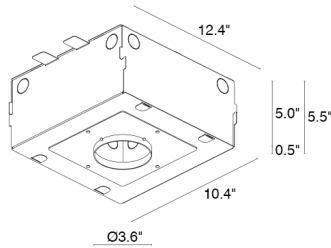

SUGGESTED POWER SUPPLIES

24VDC

Part Number	Description	Input/Output	# of Fixtures
PPLT00567	Non-Dim	120-277VAC to 24VDC, 36W, Class 2	1-3
PPLT00586	Non-Dim	120-277VAC to 24VDC, 40W, Class 2	1-4
PPLT00158	Non-Dim	120VAC to 24VDC, 100W, Class 2	1-10

For other power supply options consult factory.

ACCESSORIES

Installation

WCA19

Outer Casing

For solid ceilings (concrete)

Consult factory for regular ceilings

ACCESSORIES

Anti-Glare

WGA02

Retaining Spring Clip

Use for ceilings 1/8"

min. to 3/8" max. thick

Honeycomb Louvre

Built into the fixture

The honeycomb louvre can be provided on all fixed optics except for diffuse and elliptical optics

Various

WNAP10A0
Anti-Fall Kit

PHOTOMETRIC DATA

See IES Files

Job Name/Date:

Fixture Type Designation: