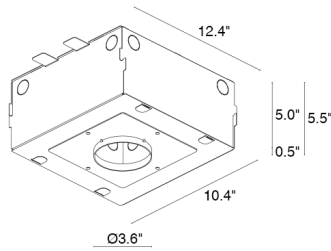

SUGGESTED POWER SUPPLIES

24VDC

Part Number	Description	Input/Output	# of Fixtures
PPLT00586	Non-Dim	120-277VAC to 24VDC, 40W, Class 2	1-4
PPLT00158	Non-Dim	120VAC to 24VDC, 100W, Class 2	1-10

For other power supply options consult factory.

ACCESSORIES

Installation

WCA19

Outer Casing

For solid ceilings (concrete)

Consult factory for regular ceilings

WGA02

Retaining Spring Clip

Use for ceilings 3/64"

min. to 1 3/8" max. thick

ACCESSORIES

Anti-Glare

Honeycomb Louvre

Built into the fixture
The honeycomb louvre can be provided on all fixed optics except for diffuse and elliptical optics

Various