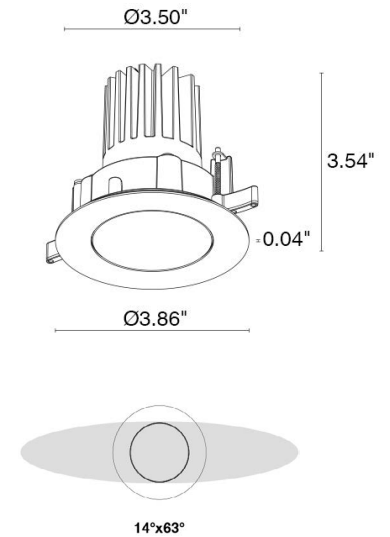

# ALTOPIANO 1.2

Altopiano is a family of compact, recessed outdoor downlights available in 3 sizes, round or square, suitable for hospitality and residential sectors, as well as steam rooms, NOT saunas. Available in static white, RGBW mixing or Dim to Warm. Altopiano 1.2 is the 3.9" round, RGBW version. PWM controller by others.

## TECHNICAL DATA

<b>Wattage / Input</b>	8W (24VDC)
<b>Power Supply</b>	Remote, not included. Consult factory.
<b>Construction</b>	Body: Thermally Conductive Technopolymer Trim: Stainless Steel Lens: Diffuse or Extra-clear Glass Cable Length: 1.64' standard
<b>Ceiling Thickness</b>	Works with ceilings 1/8" to 3/4" thick For ceilings 3/64" to 1 3/8" thick, use spring clips
<b>CCT</b>	RGBW
<b>CRI</b>	—
<b>Delivered Lumens</b>	310 lm: (R) 48 lm, (G) 117 lm, (B) 16 lm, (W) 129 lm (3000K, 24°)
<b>Efficacy</b>	38.8 lm/W (3000K, 24°)
<b>Optics</b>	6 Standard (see below)
<b>Finishes</b>	5 Standard, Custom RAL on request (4 Stage Marine Grade Finish)
<b>Fixture Dimensions</b>	Ø3.86" x 3.54" h
<b>Cut-out Size</b>	Ø3.54"
<b>Fixture Weight</b>	1.32 lbs
<b>LED Source</b>	1 High Intensity Power LED
<b>Lumen Maintenance</b>	60,000 hrs L90, B10 (Ta 25°C)
<b>Operating Temp.</b>	-4°F to +113°F
<b>IP Rating</b>	IP66
<b>IK Rating</b>	IK08

Fixture Dimensions