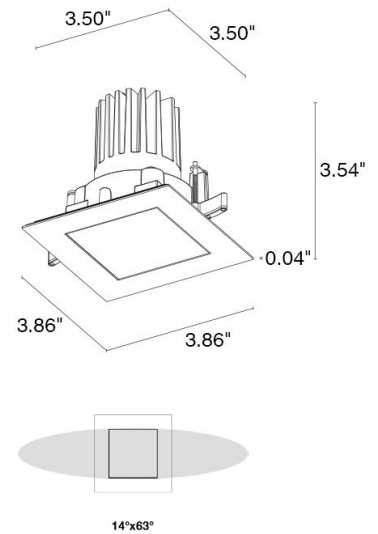

## TECHNICAL DATA

<b>Wattage / Input</b>	8W (24VDC)
<b>Power Supply</b>	Remote, not included. Consult factory.
<b>Construction</b>	Body: Thermally Conductive Technopolymer Trim: Stainless Steel Lens: Diffuse or Extra-clear Glass Cable Length: 1.64' standard
<b>Ceiling Thickness</b>	Works with ceilings 1/8" to 3/4" thick For ceilings 3/64" to 1 3/8" thick, use spring clips
<b>CCT</b>	RGBW
<b>CRI</b>	—
<b>Delivered Lumens</b>	310 lm: (R) 48 lm, (G) 117 lm, (B) 16 lm, (W) 129 lm (3000K, 24°)
<b>Efficacy</b>	38.8 lm/W (3000K, 24°)
<b>Optics</b>	6 Standard (see below)
<b>Finishes</b>	5 Standard, Custom RAL on request (4 Stage Marine Grade Finish)
<b>Fixture Dimensions</b>	3.86" x 3.86" x 3.54" h
<b>Cut-out Size</b>	3.54" x 3.54"
<b>Fixture Weight</b>	1.32 lbs
<b>LED Source</b>	1 High Intensity Power LED
<b>Lumen Maintenance</b>	60,000 hrs L90, B10 (Ta 25°C)
<b>Operating Temp.</b>	-4°F to +113°F
<b>IP Rating</b>	IP66
<b>IK Rating</b>	IK07

Fixture Dimensions