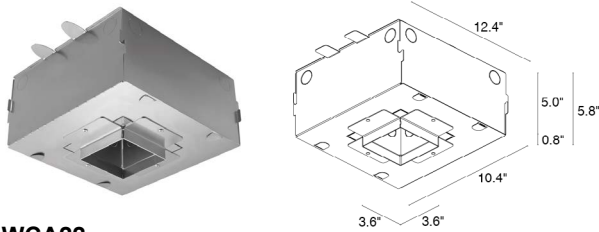

SUGGESTED POWER SUPPLIES

24VDC

Part Number	Description	Input/Output	# of Fixtures
PPLT00586	Non-Dim	120-277VAC to 24VDC, 40W, Class 2	1-4
PPLT00158	Non-Dim	120VAC to 24VDC, 100W, Class 2	1-10

For other power supply options consult factory.

ACCESSORIES

Installation

WCA22

Outer Casing
For solid ceilings (concrete)
Consult factory for regular ceilings

WGA02

Retaining Spring Clip
Use for ceilings 3/64"
min. to 1 3/8" max. thick

ACCESSORIES

Anti-Glare

Honeycomb Louvre

Built into the fixture
The honeycomb louvre can
be provided on all fixed optics
except for diffuse and elliptical
optics