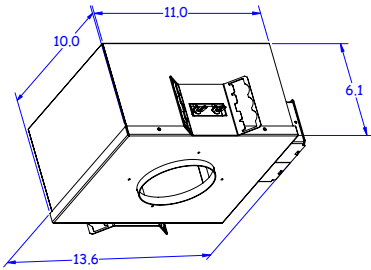

SUGGESTED POWER SUPPLIES

350mA

Part Number	Description	Input/Output	# of Fixtures
PPLT00211	Non-Dim	120VAC to 350mA, 10W, Class 2	1-1
PPLT00496	Phase Dim (120V only)	120VAC to 350mA, 12W, Class 2, DAMP	1-1
PPLT00465-P	0-10V Dimming to 1.0%	120-277VAC to 350mA, 20W, Class 2, DAMP	1-2
PPLT00263	Leading / Trailing Edge Dimmable to 10% (120V only)	120-277VAC to 350mA, 32W, Class 2	2-2
PPLT00467-P	0-10V Dimming to 1.0%	120-277VAC to 350mA, 50W, Class 2, DAMP	1-3
PPLT00538-P	0-10V Dimming to 0.1%	120-277VAC to 350mA, 100W, Class 2	1-8

For other power supply options consult factory.

ACCESSORIES

Installation

WCA19-DP

IC / JA8 Housing

WGA02

Retaining Spring Clip
Use for ceilings 1/8"
min. to 3/8" max. thick

ACCESSORIES

Anti-Glare

Honeycomb Louvre

Built into the fixture
The honeycomb louvre can be provided on all fixed optics except for diffuse and elliptical optics

Anti-glare Shield

Built into the fixture
The anti-glare shield can be provided on all fixed optics except for diffuse and elliptical optics

Various

WNAP10A0
Anti-Fall Kit

PHOTOMETRIC DATA

See IES Files

Job Name/Date:

Fixture Type Designation: