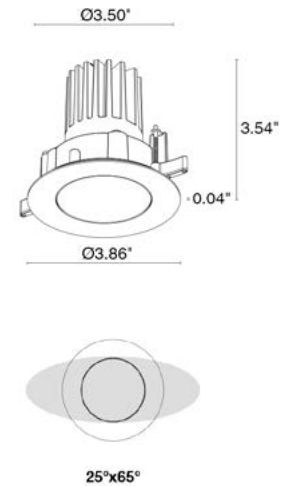

ALTOPIANO 1.6

Altopiano is a family of compact, recessed outdoor downlights available in 3 sizes, round or square, perfectly suitable for hospitality and residential sectors, as well as steam rooms, NOT saunas. Available in static white, as well as RGBW mixing and Dim to Warm. Altopiano 1.6 is the 3.9" round, Dim to Warm version.

TECHNICAL DATA

Wattage / Input	9W (350mA)
Power Supply	Remote, not included. See page 2.
Construction	Body: Thermally Conductive Technopolymer Trim: Stainless Steel Lens: Diffuse or Extra-clear Glass Cable Length: 1.64' standard
Ceiling Thickness	Works with ceilings 1/8" to 1" thick. For ceilings 3/64" to 5/64" thick, use spring clips.
CCT	Dim to Warm (1800-3000K)
CRI	>90
Delivered Lumens	372 lm (3000K, 27°)
Efficacy	41.3 lm/W (3000K, 27°)
Optics	6 Standard (see below)
Finishes	5 Standard, Custom RAL on request
Fixture Dimensions	Ø3.86" x 3.54" h
Cut-out Size	Ø3.54"
Fixture Weight	1.32 lbs
LED Source	1 COB LED
Lumen Maintenance	55,000 hrs L90, B10 (Ta 25°C)
Color Consistency	3-Step MacAdam
Operating Temp.	-4°F to +113°F
IP Rating	IP66
IK Rating	IK08

Fixture Dimensions

ORDERING INFORMATION

Example: AP16101001WOLF. Accessories / Power Supplies ordered separately.

AP1610	10		W		
Model #	Control System	Accessories	CCT	Optics	Finish
AP1610	10 - Remote	00 - None 01 - Honeycomb 02 - Anti-Glare Shield <i>Honeycomb Louvre and Anti-Glare Shield not available on 0D (Diffuse) or 0W (23°x64°)</i>	W - Dim to Warm <i>(1800-3000K)</i>	0S - 22° 0M - 26° 0L - 37° 0K - 51° 0W - 22° x 65° 0D - Diffuse	H - Anthracite T - Cor-ten F - Gray E - White 7 - Primer C - Custom RAL <i>(consult factory for "C")</i>